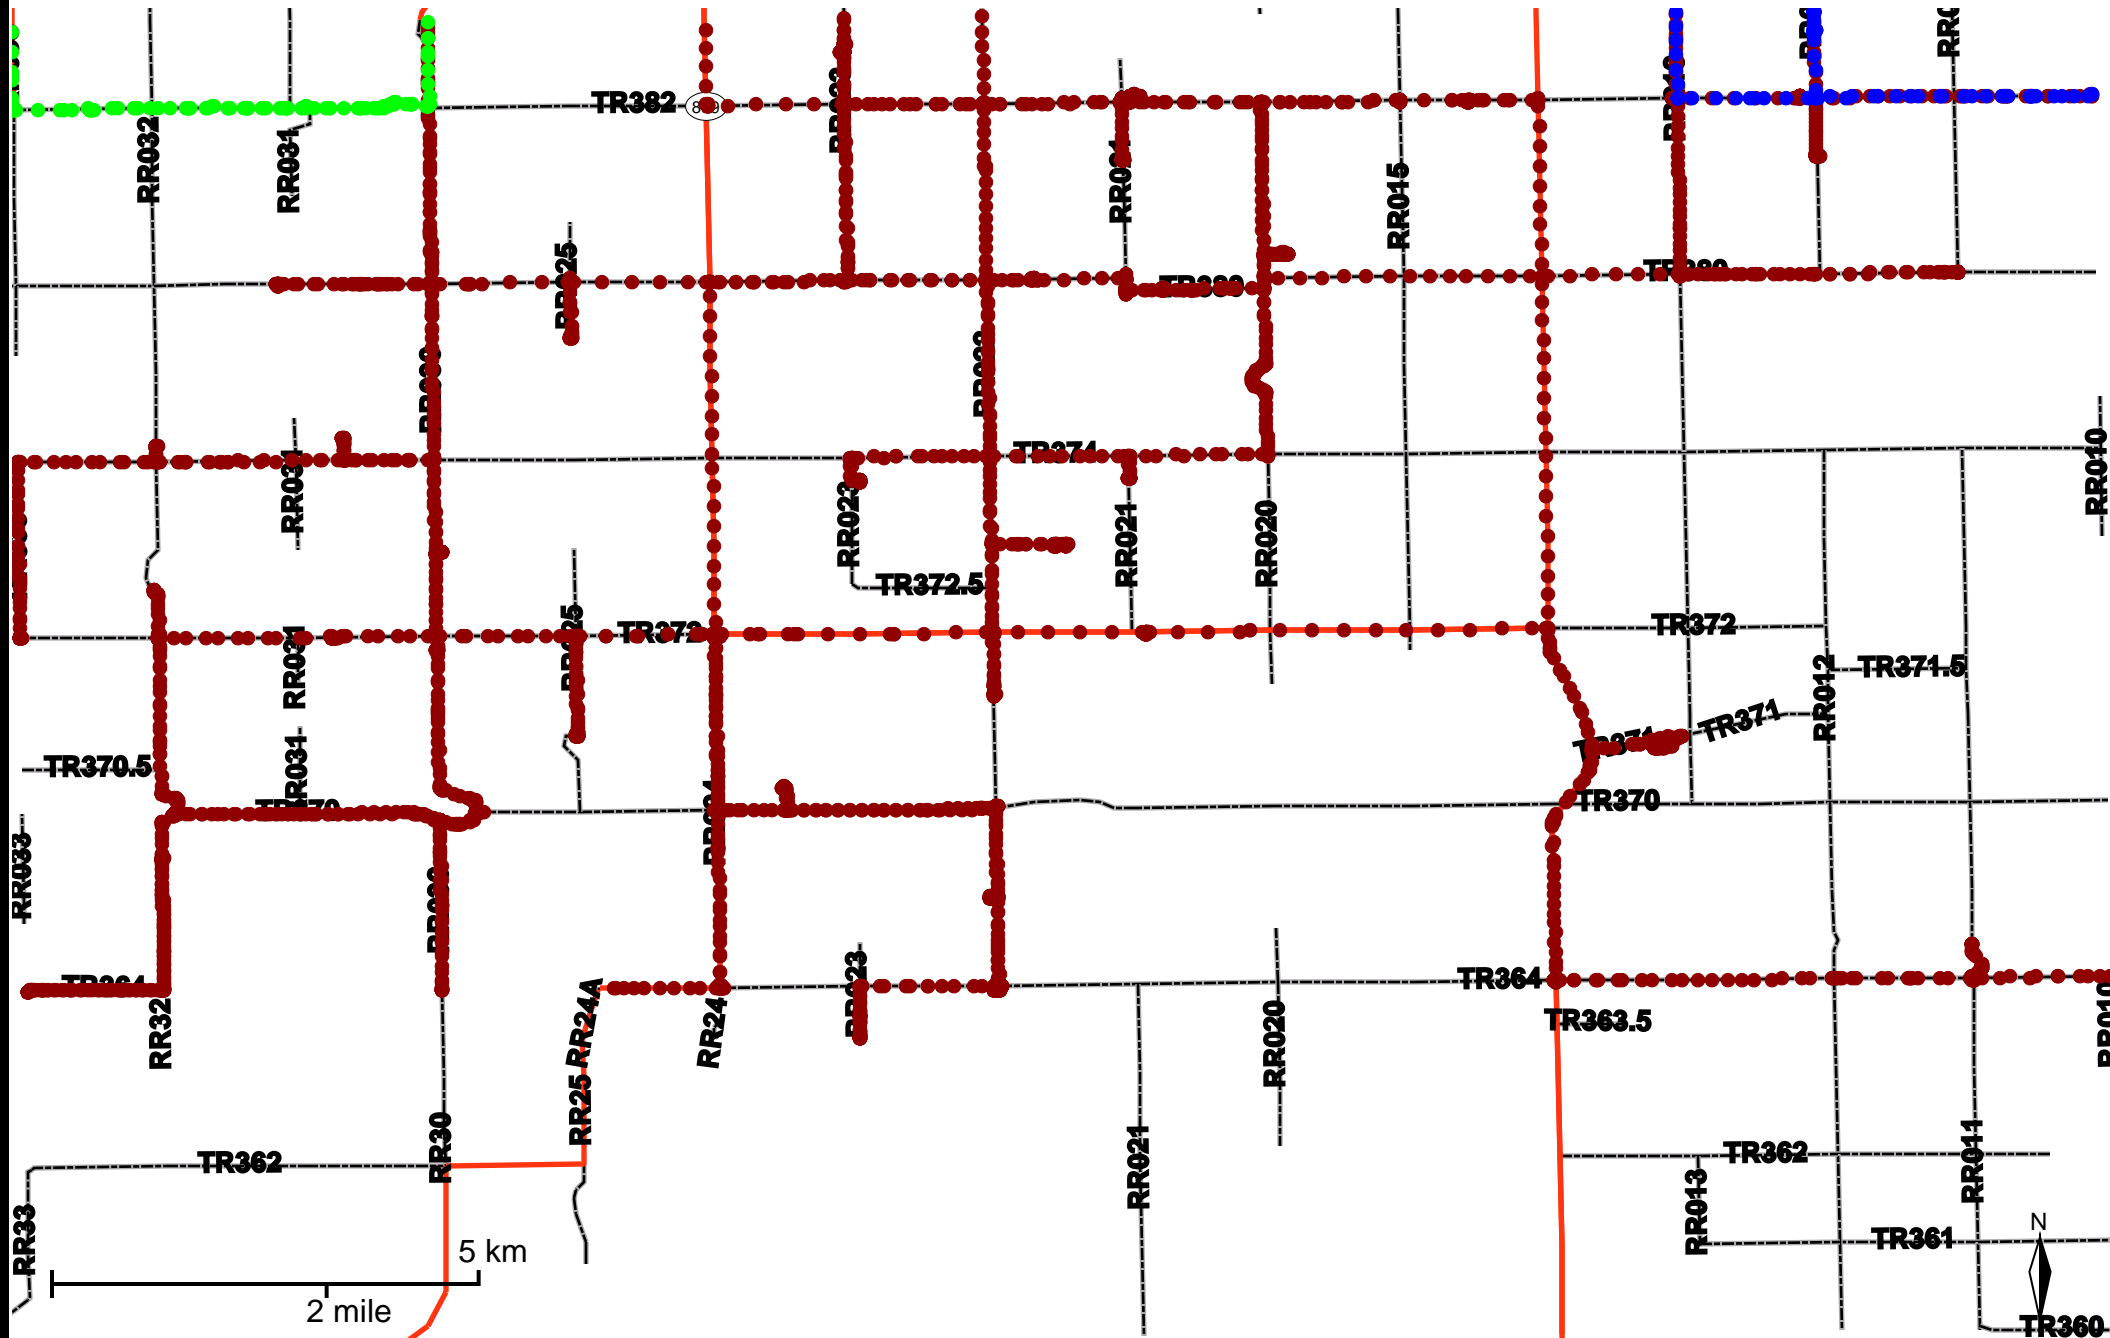

# Grader Activity Weekly Report

From Date: 2020-03-23  
 To Date: 2020-03-29  
 Electoral Division: 1  
 Total Distance(km): 366.6  
 Total Time(h): 17.8  
 Speed Threshold(km/h): 45