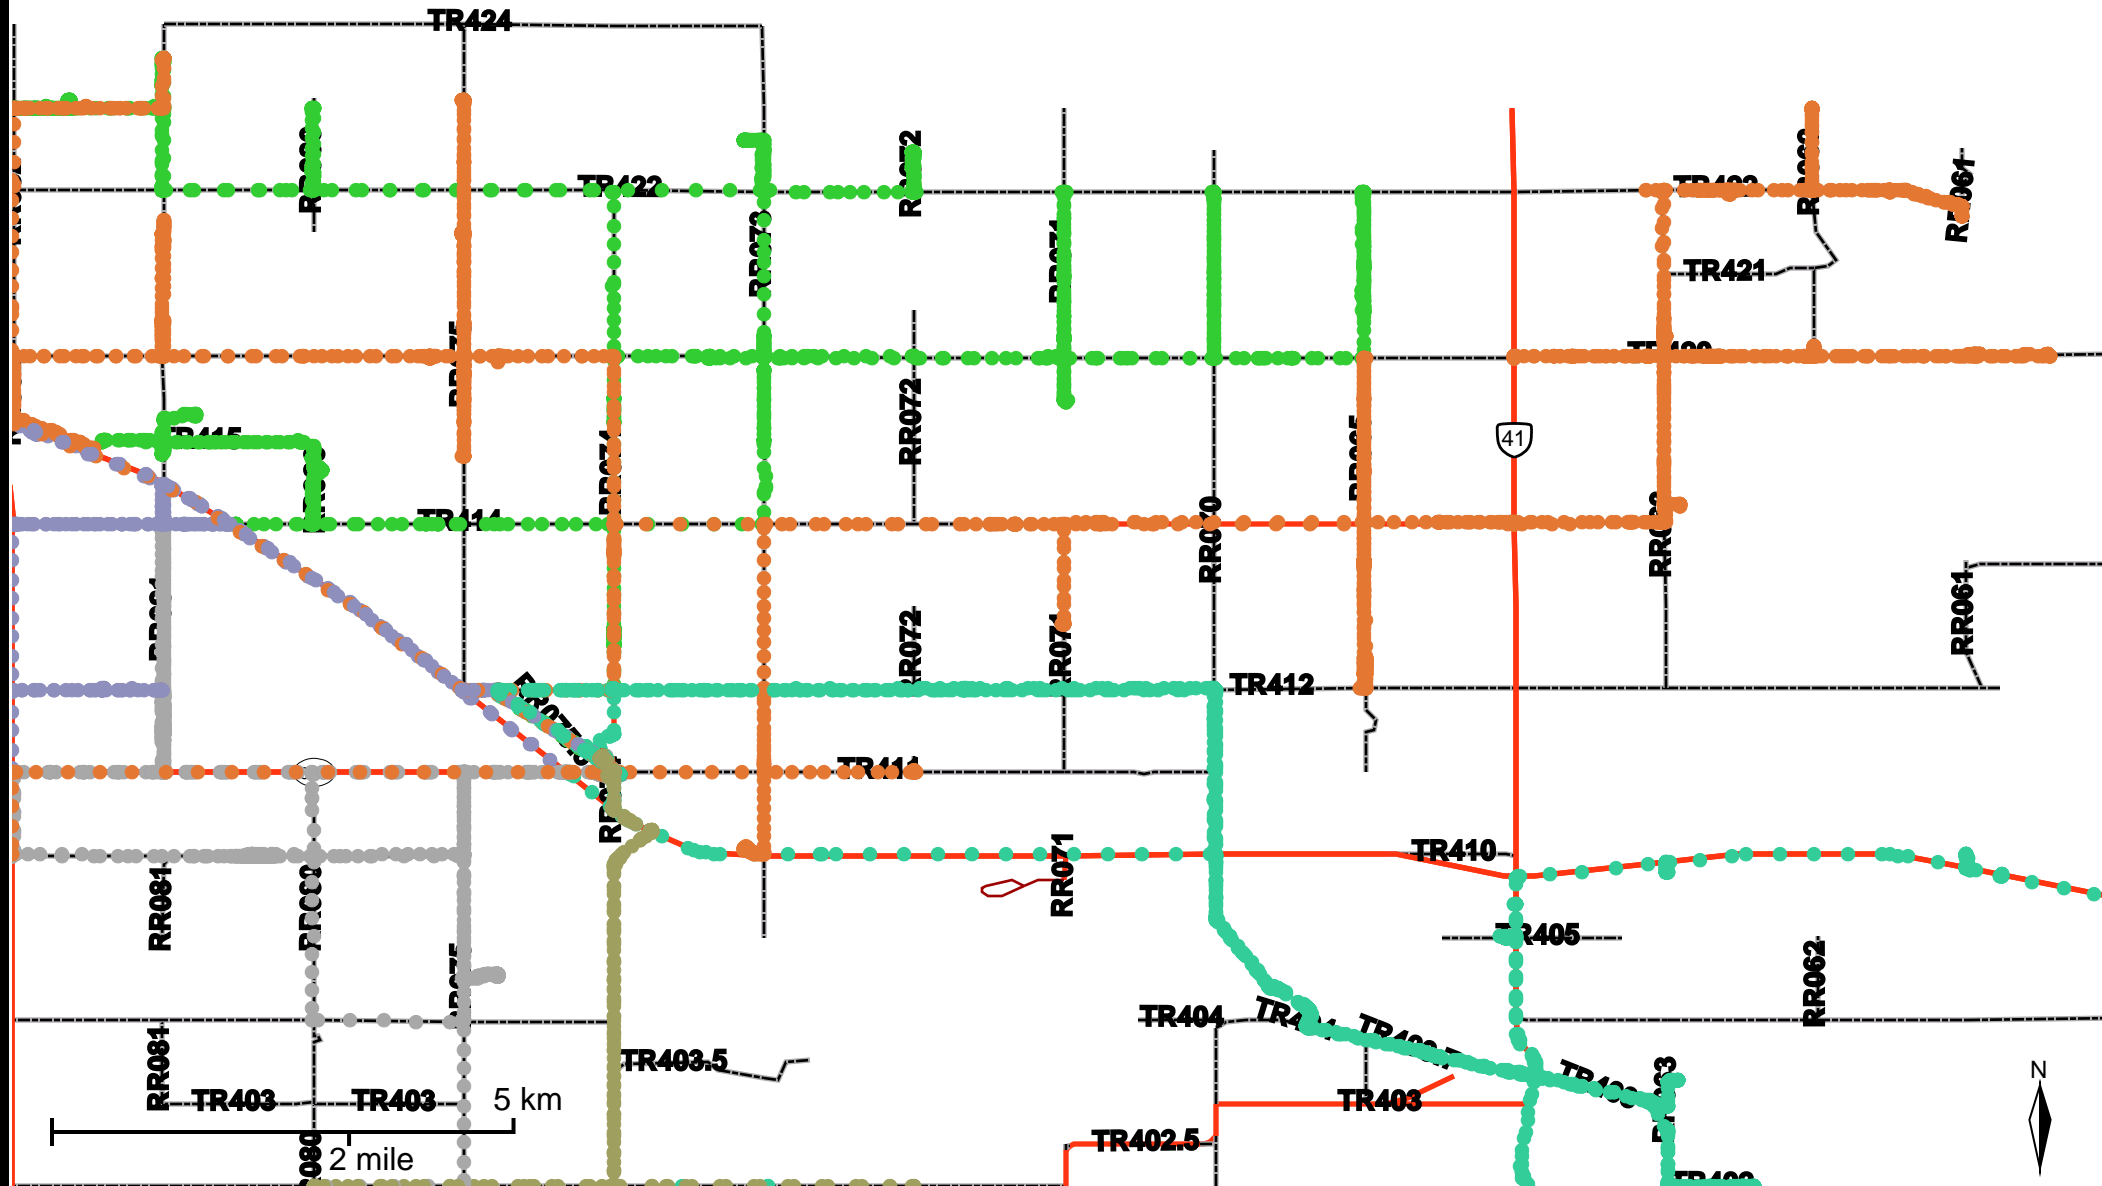

Grader Activity Weekly Report

From Date: 2020-03-02
 To Date: 2020-03-08
 Electoral Division: 6
 Total Distance(km): 782.7
 Total Time(h): 84.3
 Speed Threshold(km/h): 45