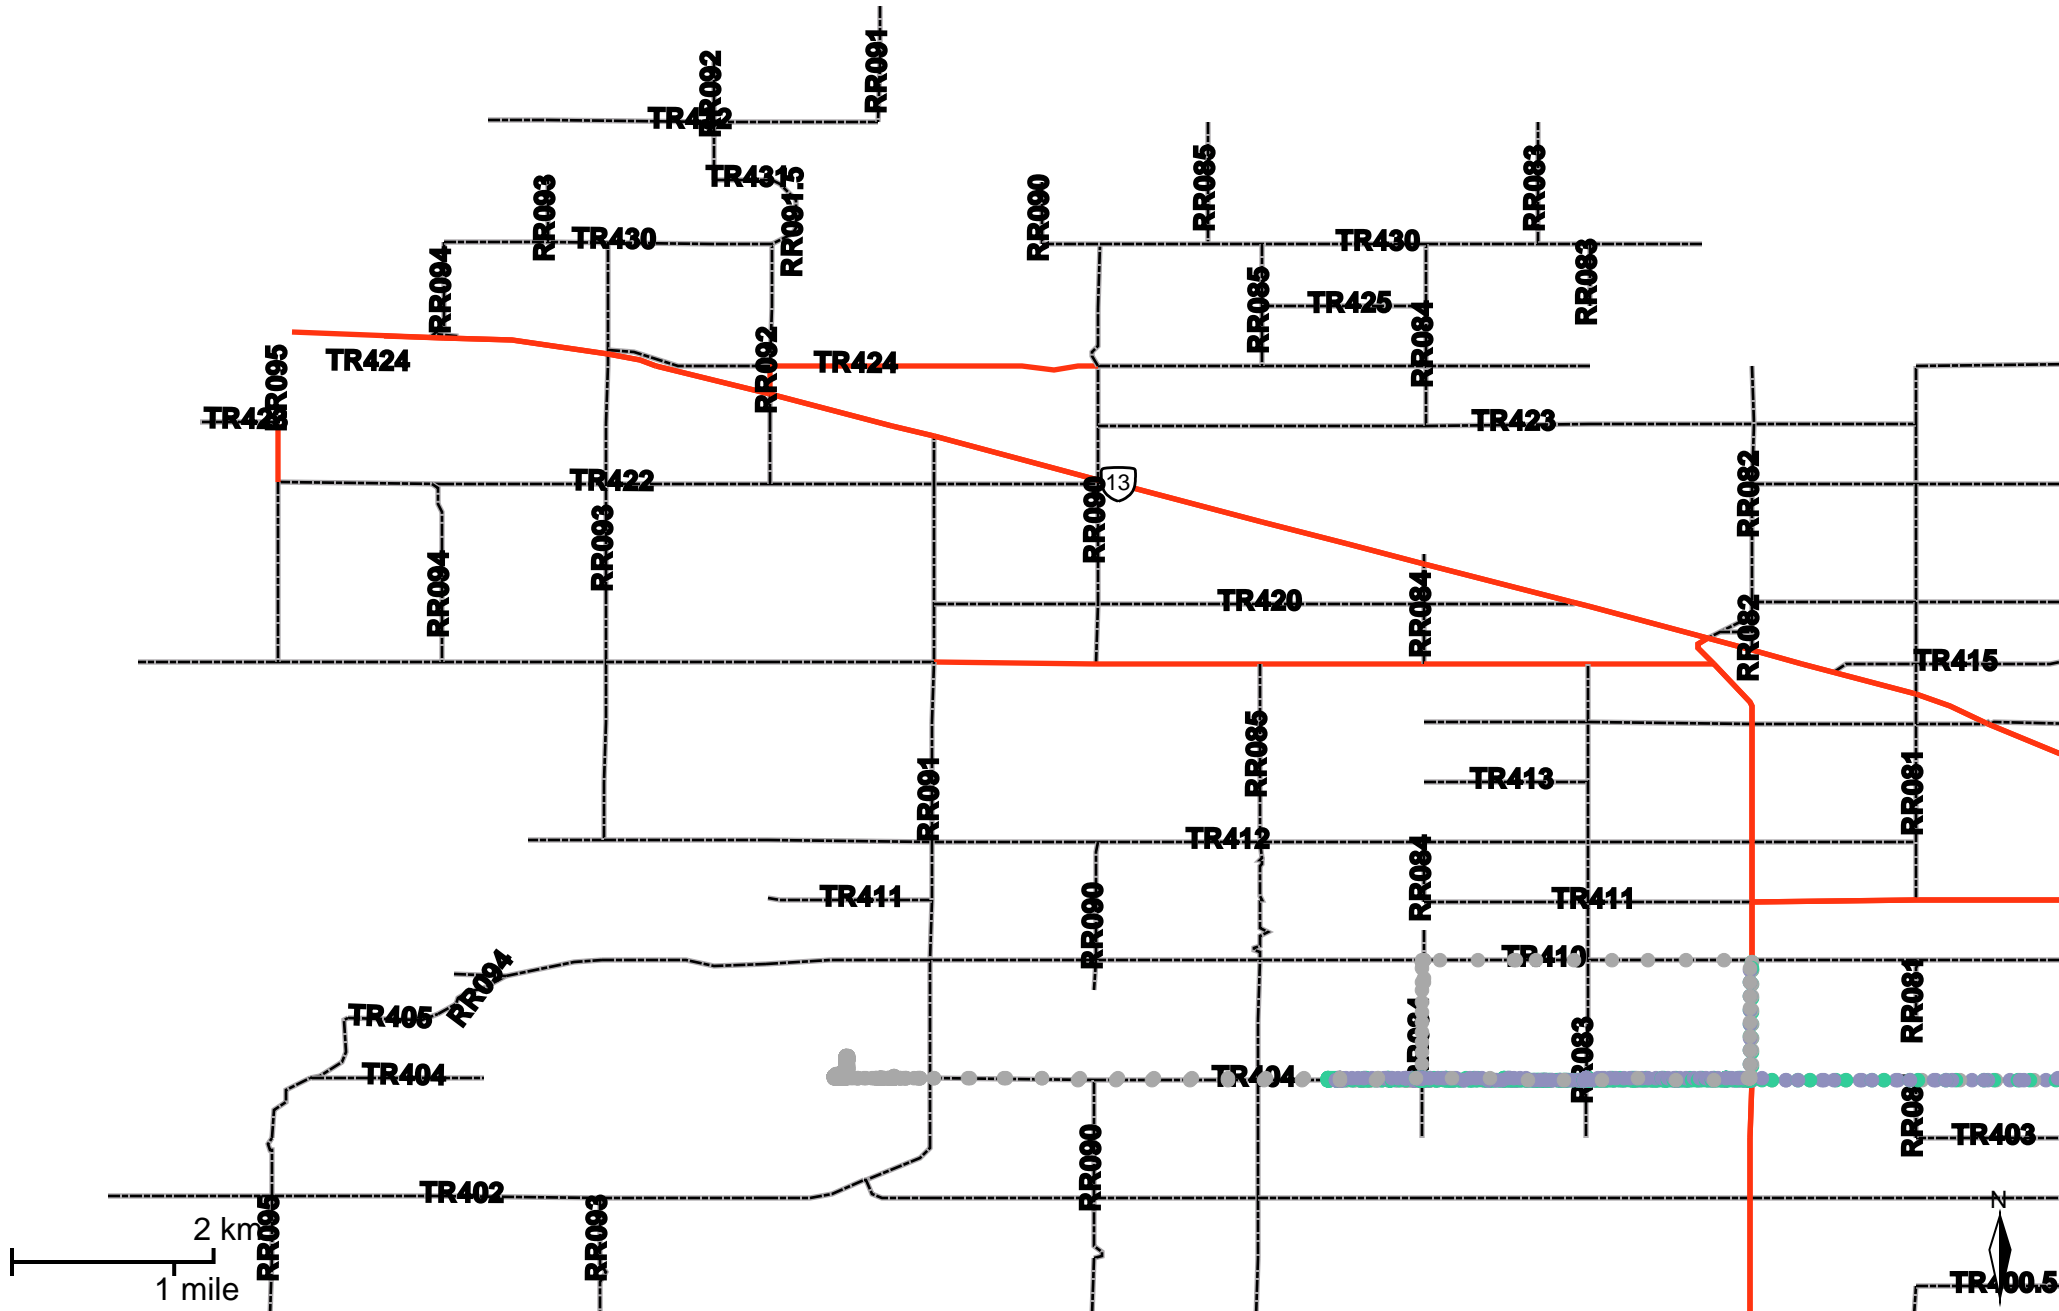

Grader Activity Weekly Report

From Date: 2020-02-24
To Date: 2020-03-01
Electoral Division: 7
Total Distance(km): 124.4
Total Time(h): 8.7
Speed Threshold(km/h): 45