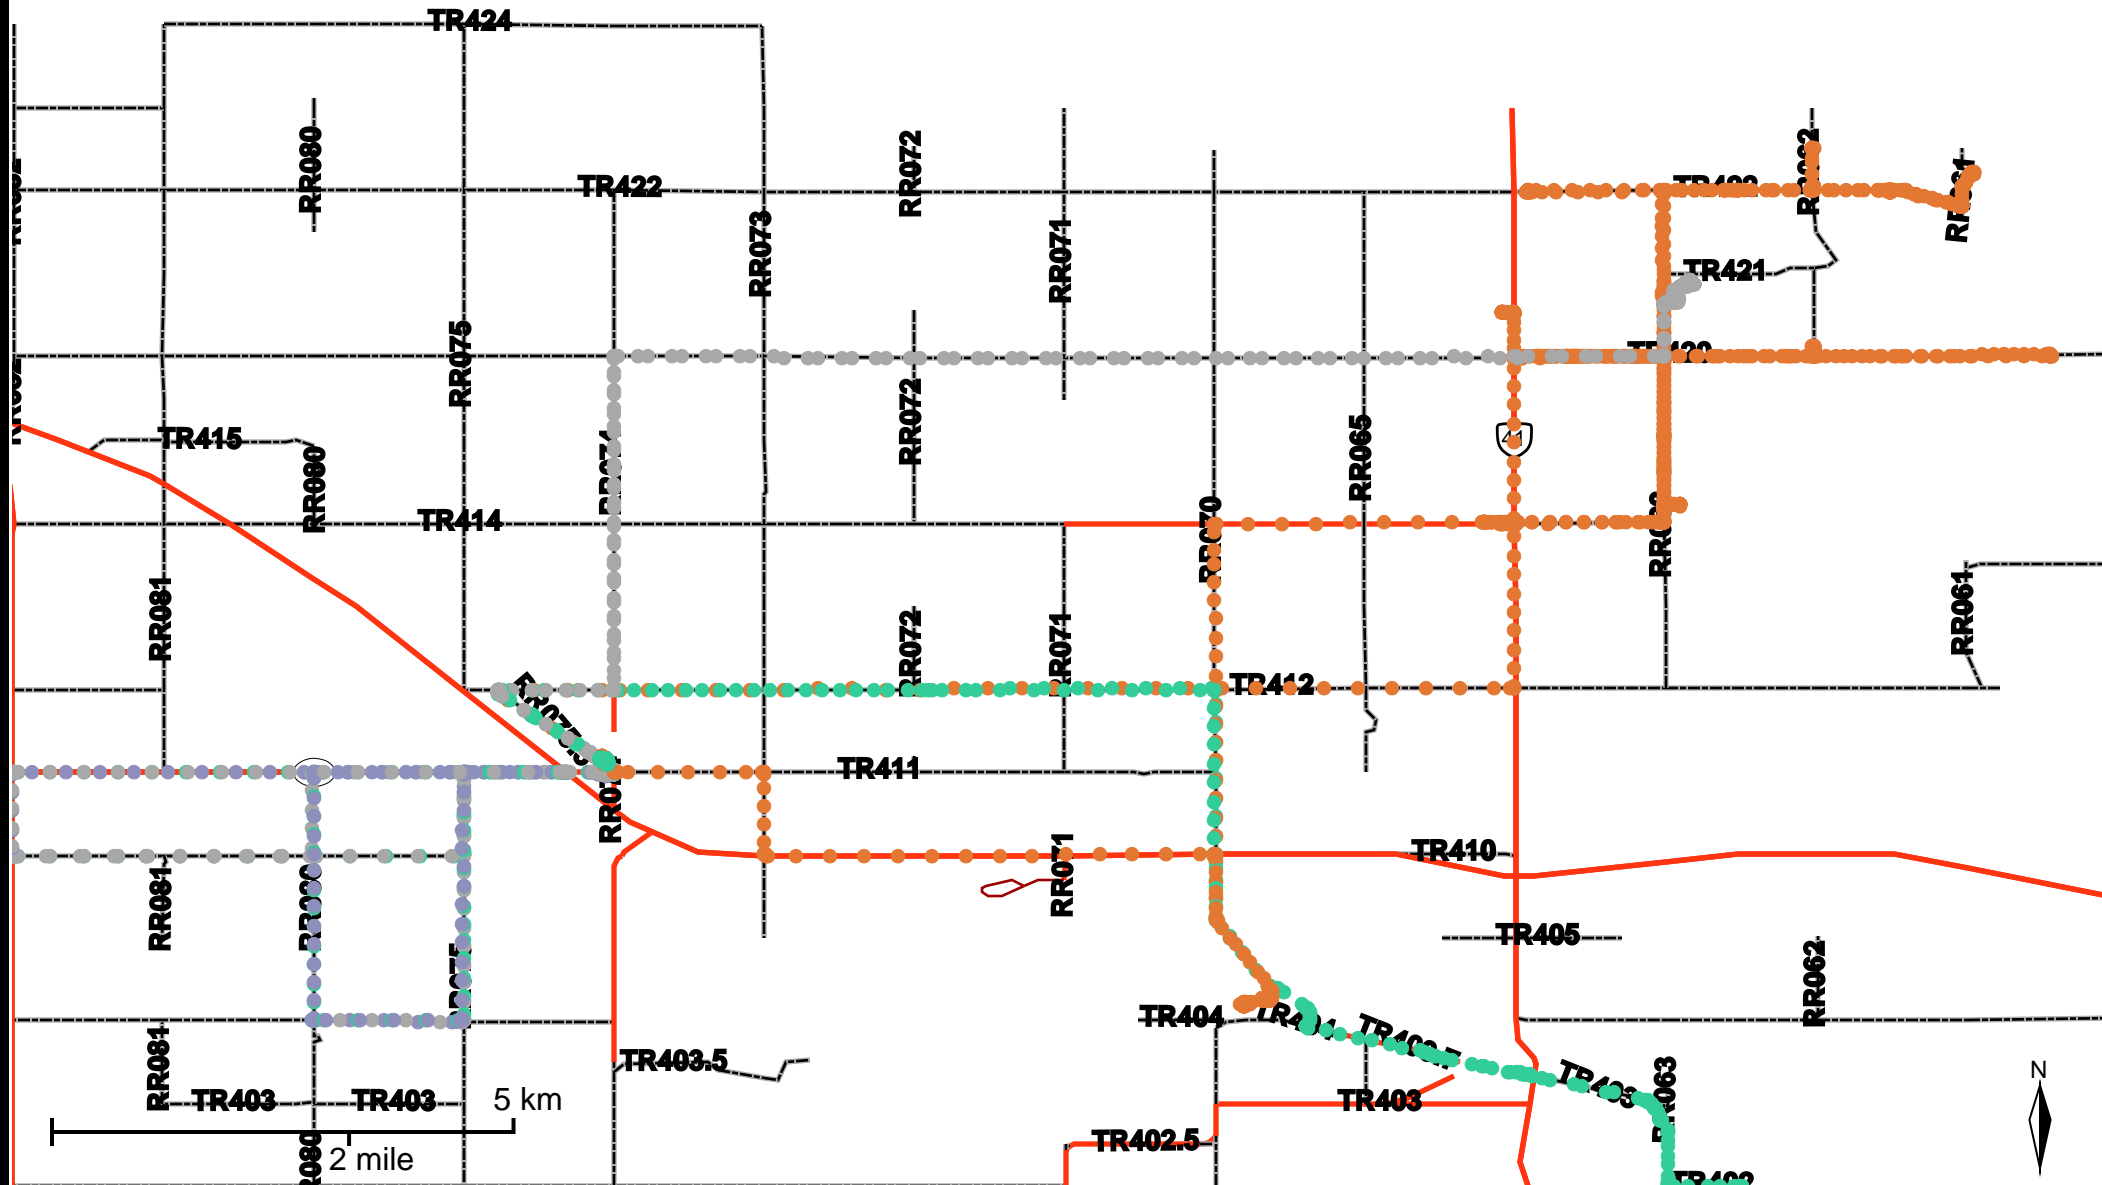

# Grader Activity Weekly Report

From Date: 2020-02-24  
 To Date: 2020-03-01  
 Electoral Division: 6  
 Total Distance(km): 305.4  
 Total Time(h): 84.4  
 Speed Threshold(km/h): 45