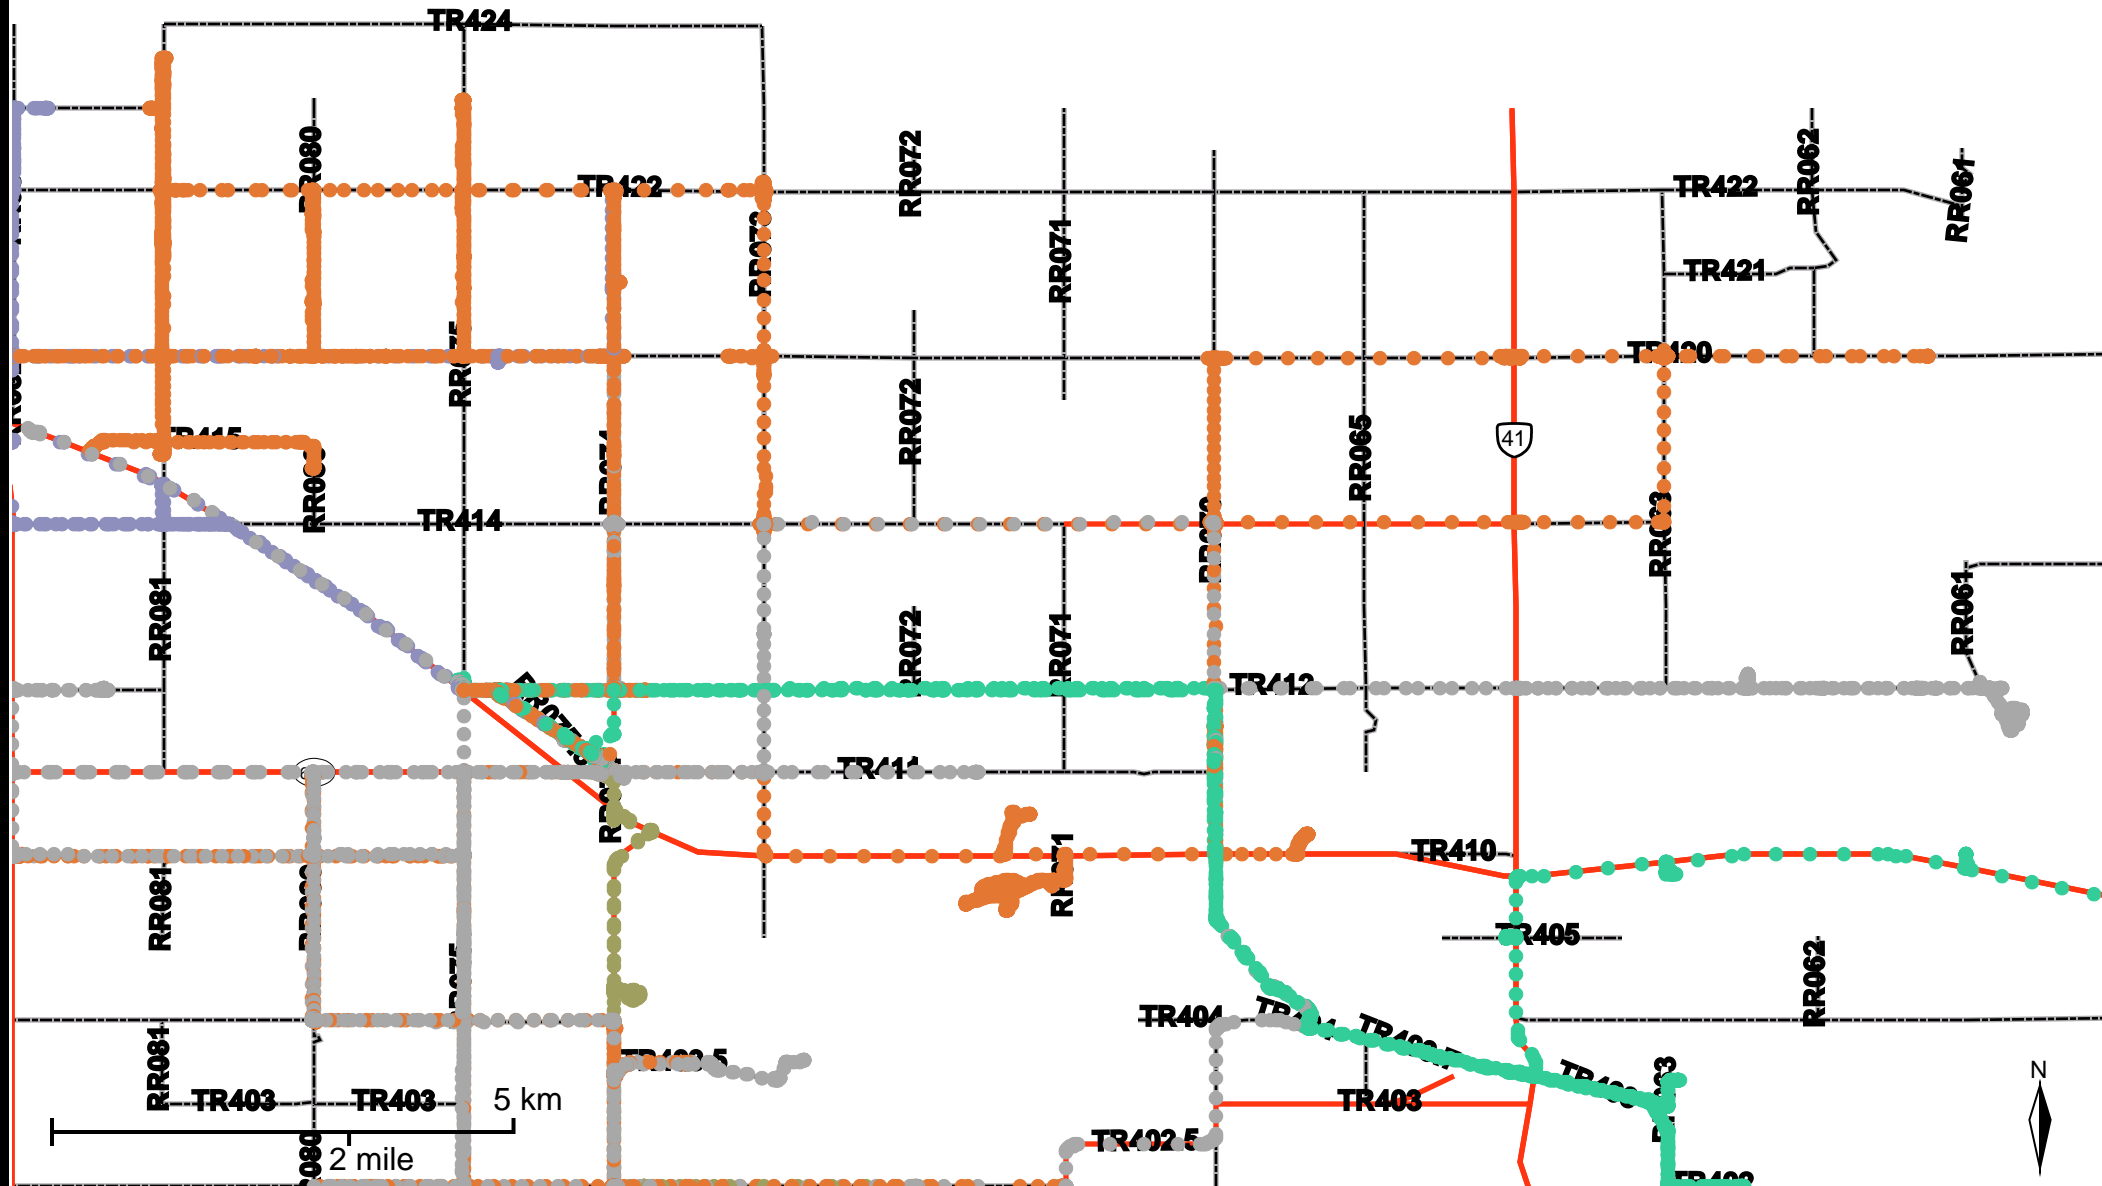

Grader Activity Weekly Report

From Date: 2020-02-03
To Date: 2020-02-09
Electoral Division: 6
Total Distance(km): 905.4
Total Time(h): 60.1
Speed Threshold(km/h): 45