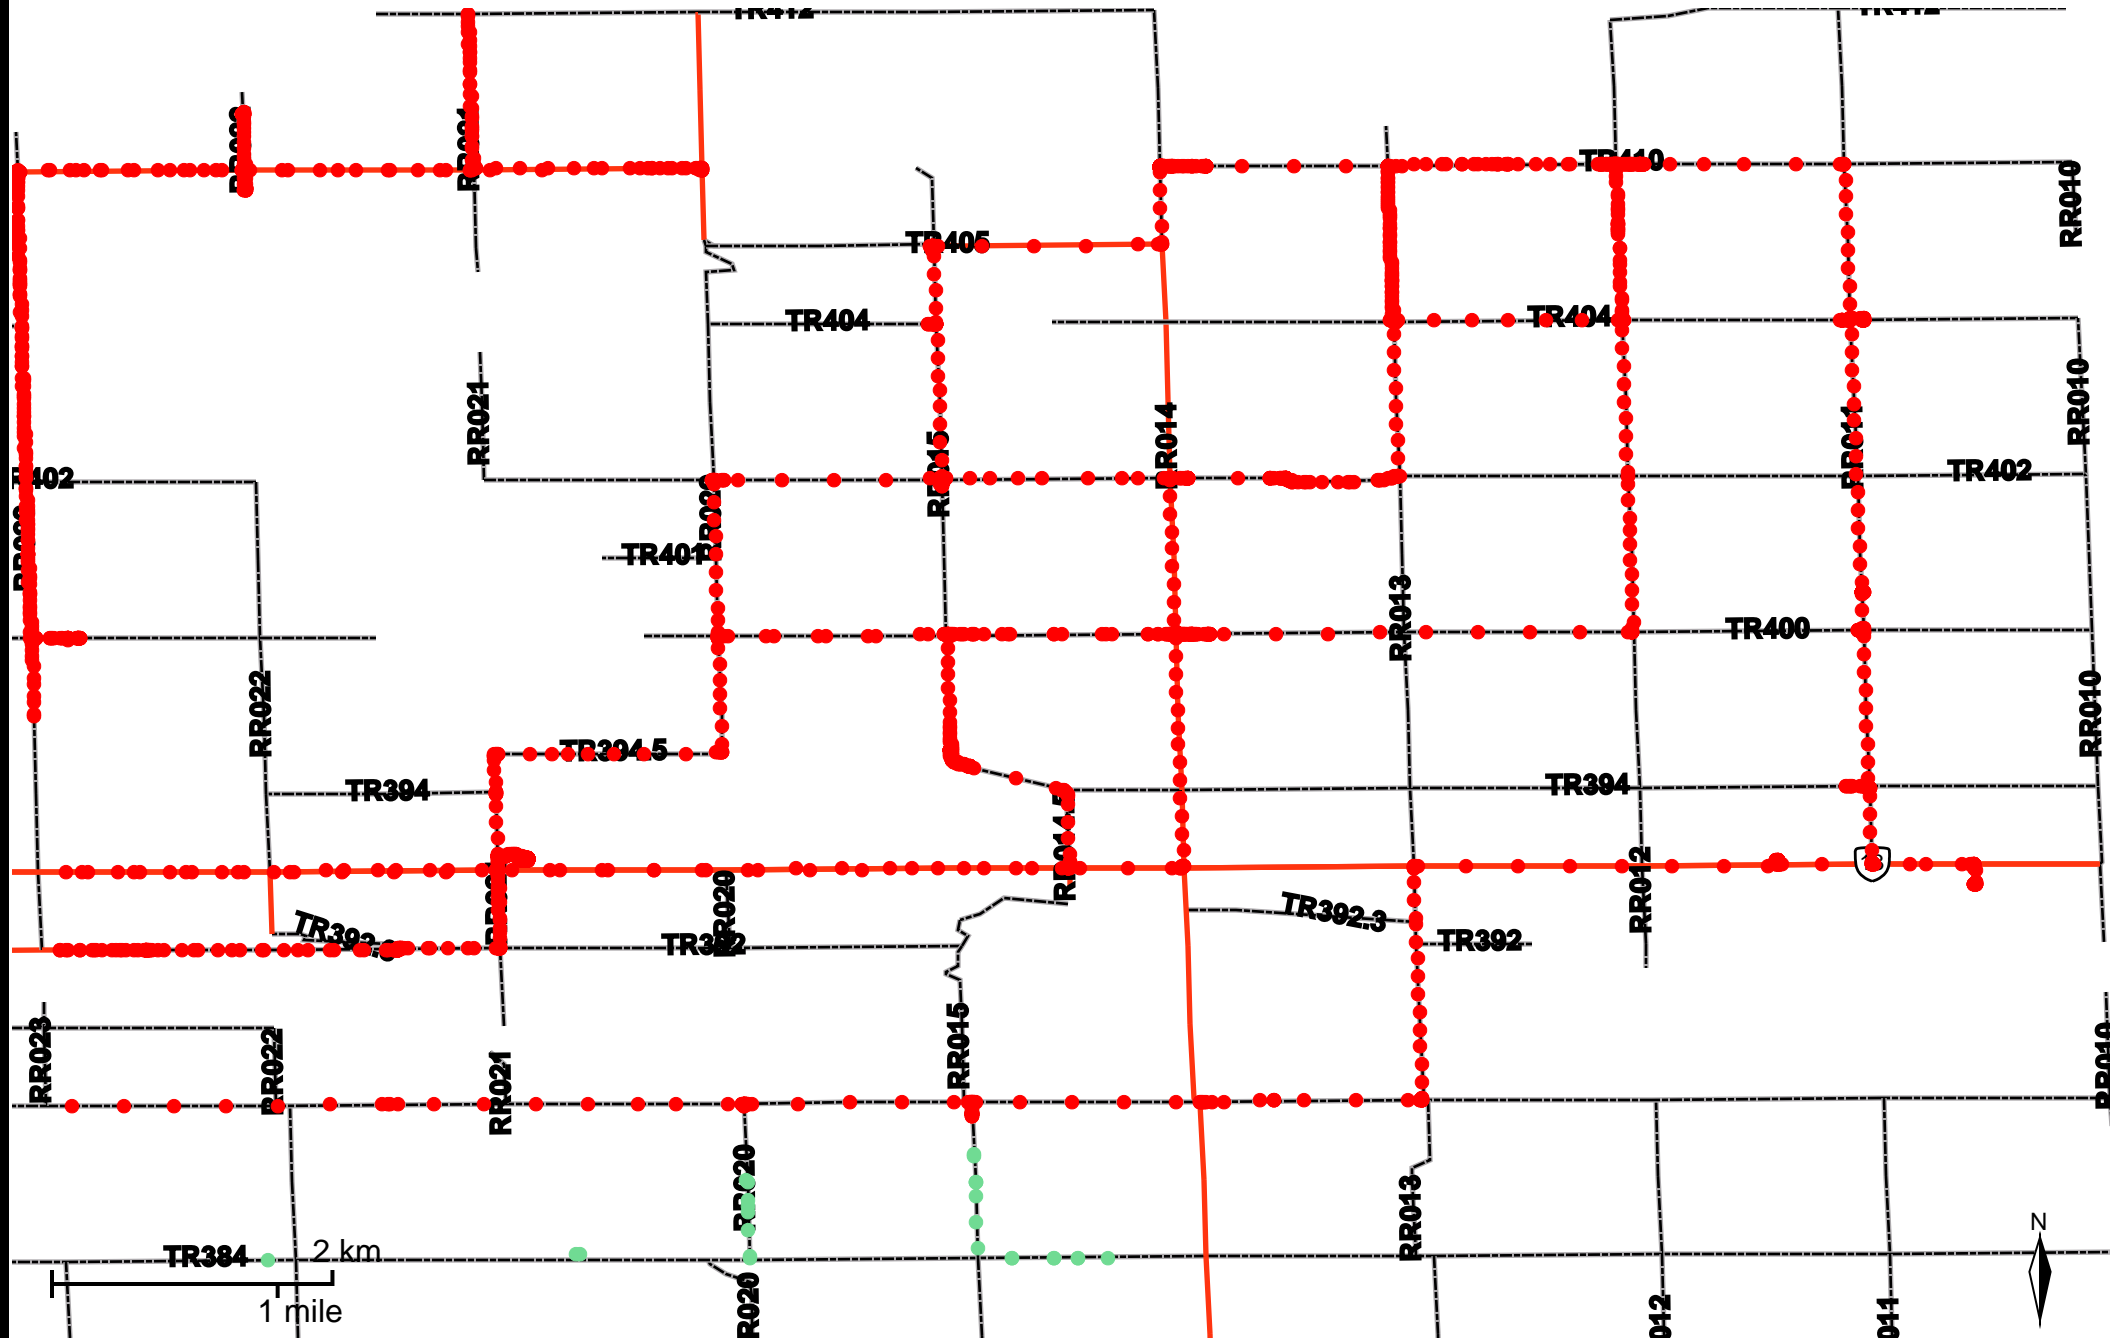

Grader Activity Weekly Report

From Date: 2020-02-03
To Date: 2020-02-09
Electoral Division: 2
Total Distance(km): 231.2
Total Time(h): 11.4
Speed Threshold(km/h): 45

2 km
1 mile