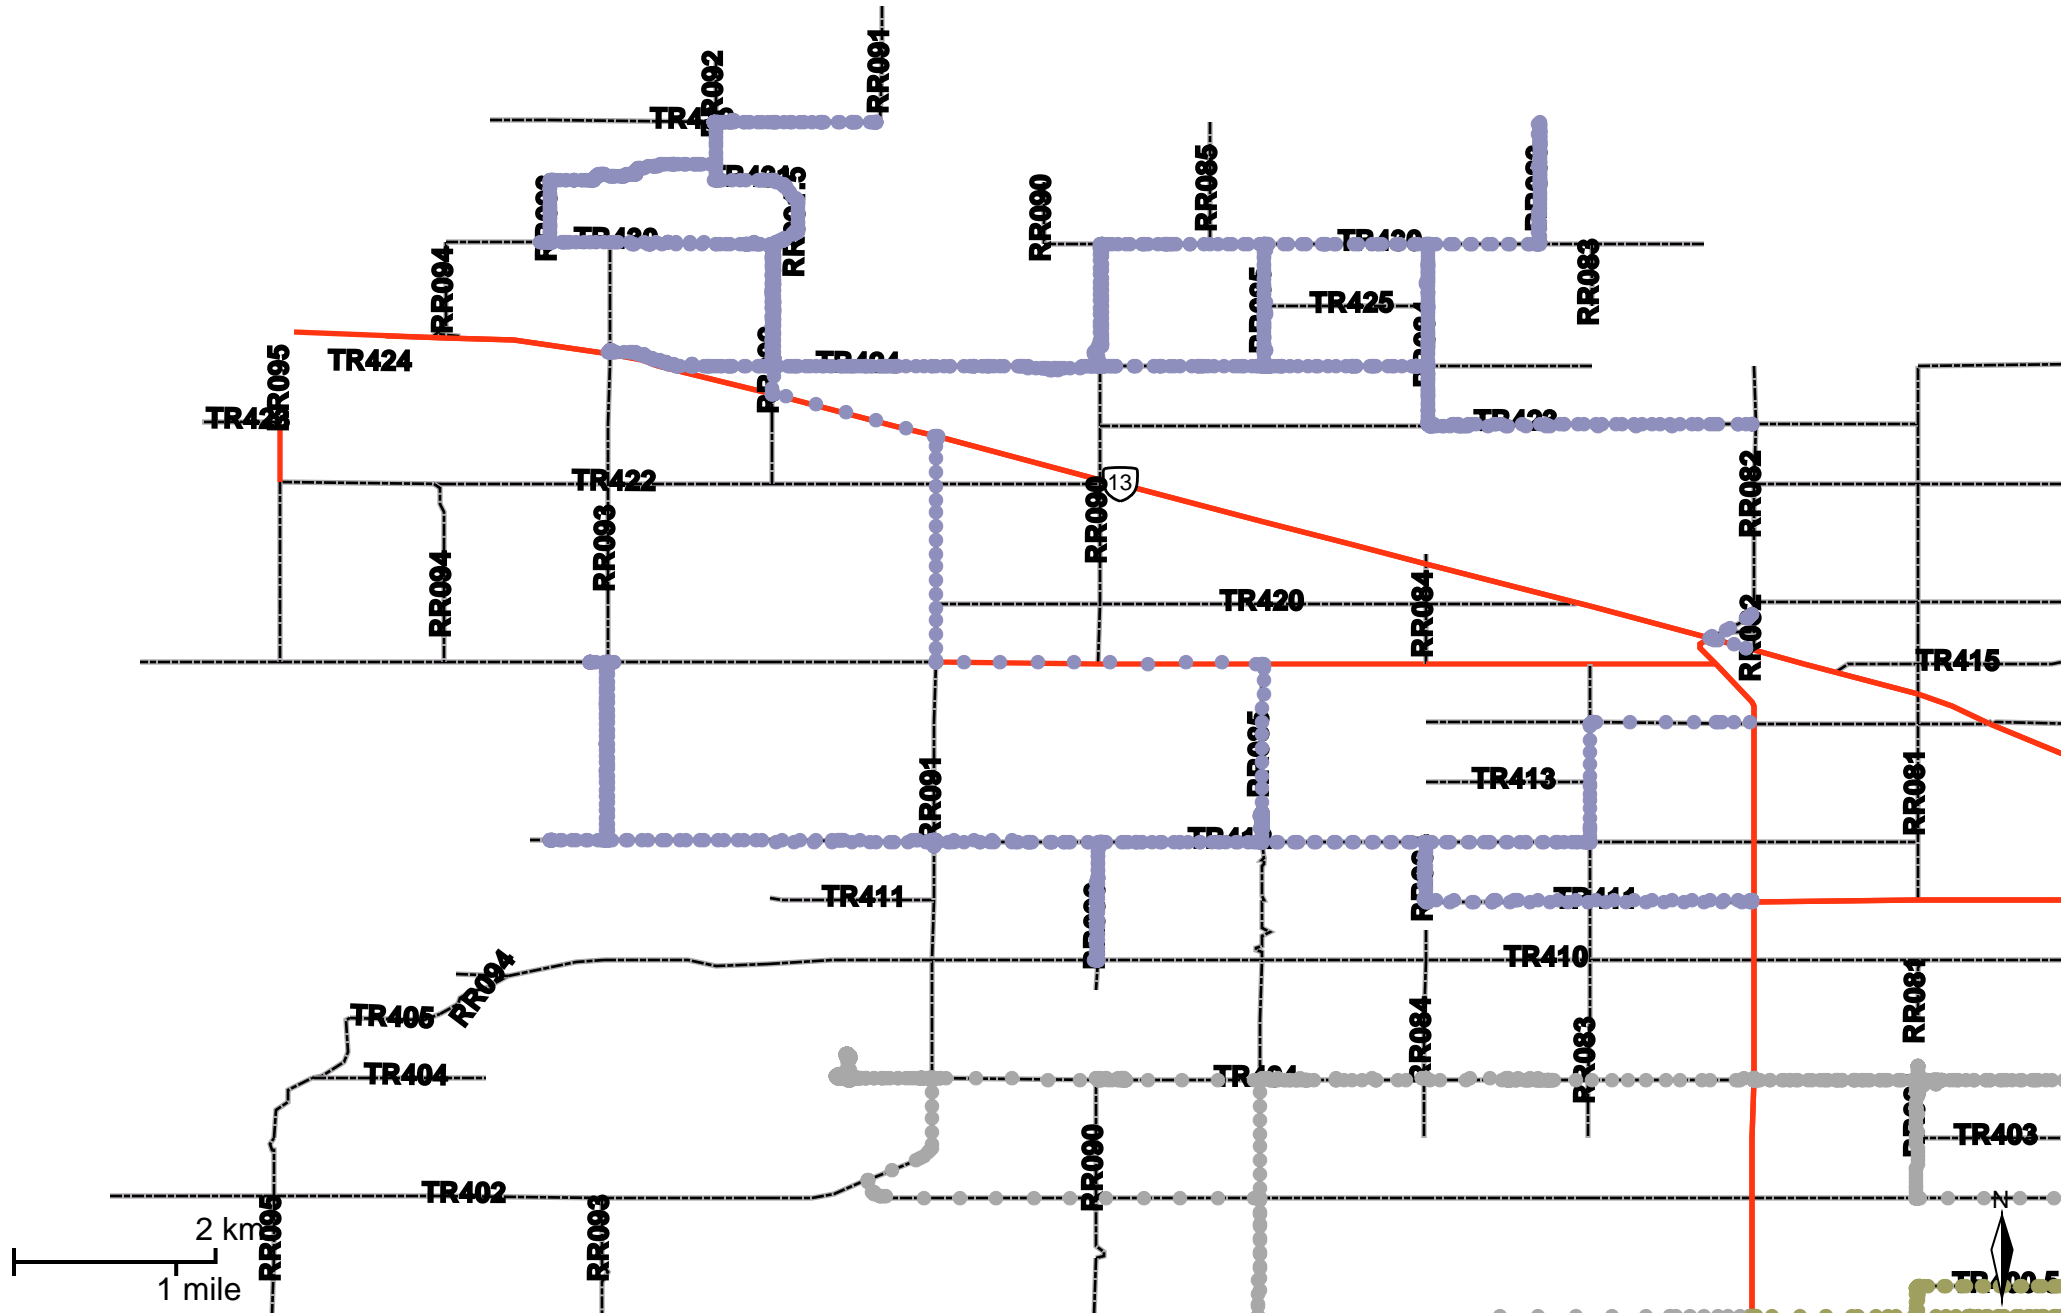

Grader Activity Weekly Report

From Date: 2020-02-17
To Date: 2020-02-23
Electoral Division: 7
Total Distance(km): 279.8
Total Time(h): 16.6
Speed Threshold(km/h): 45