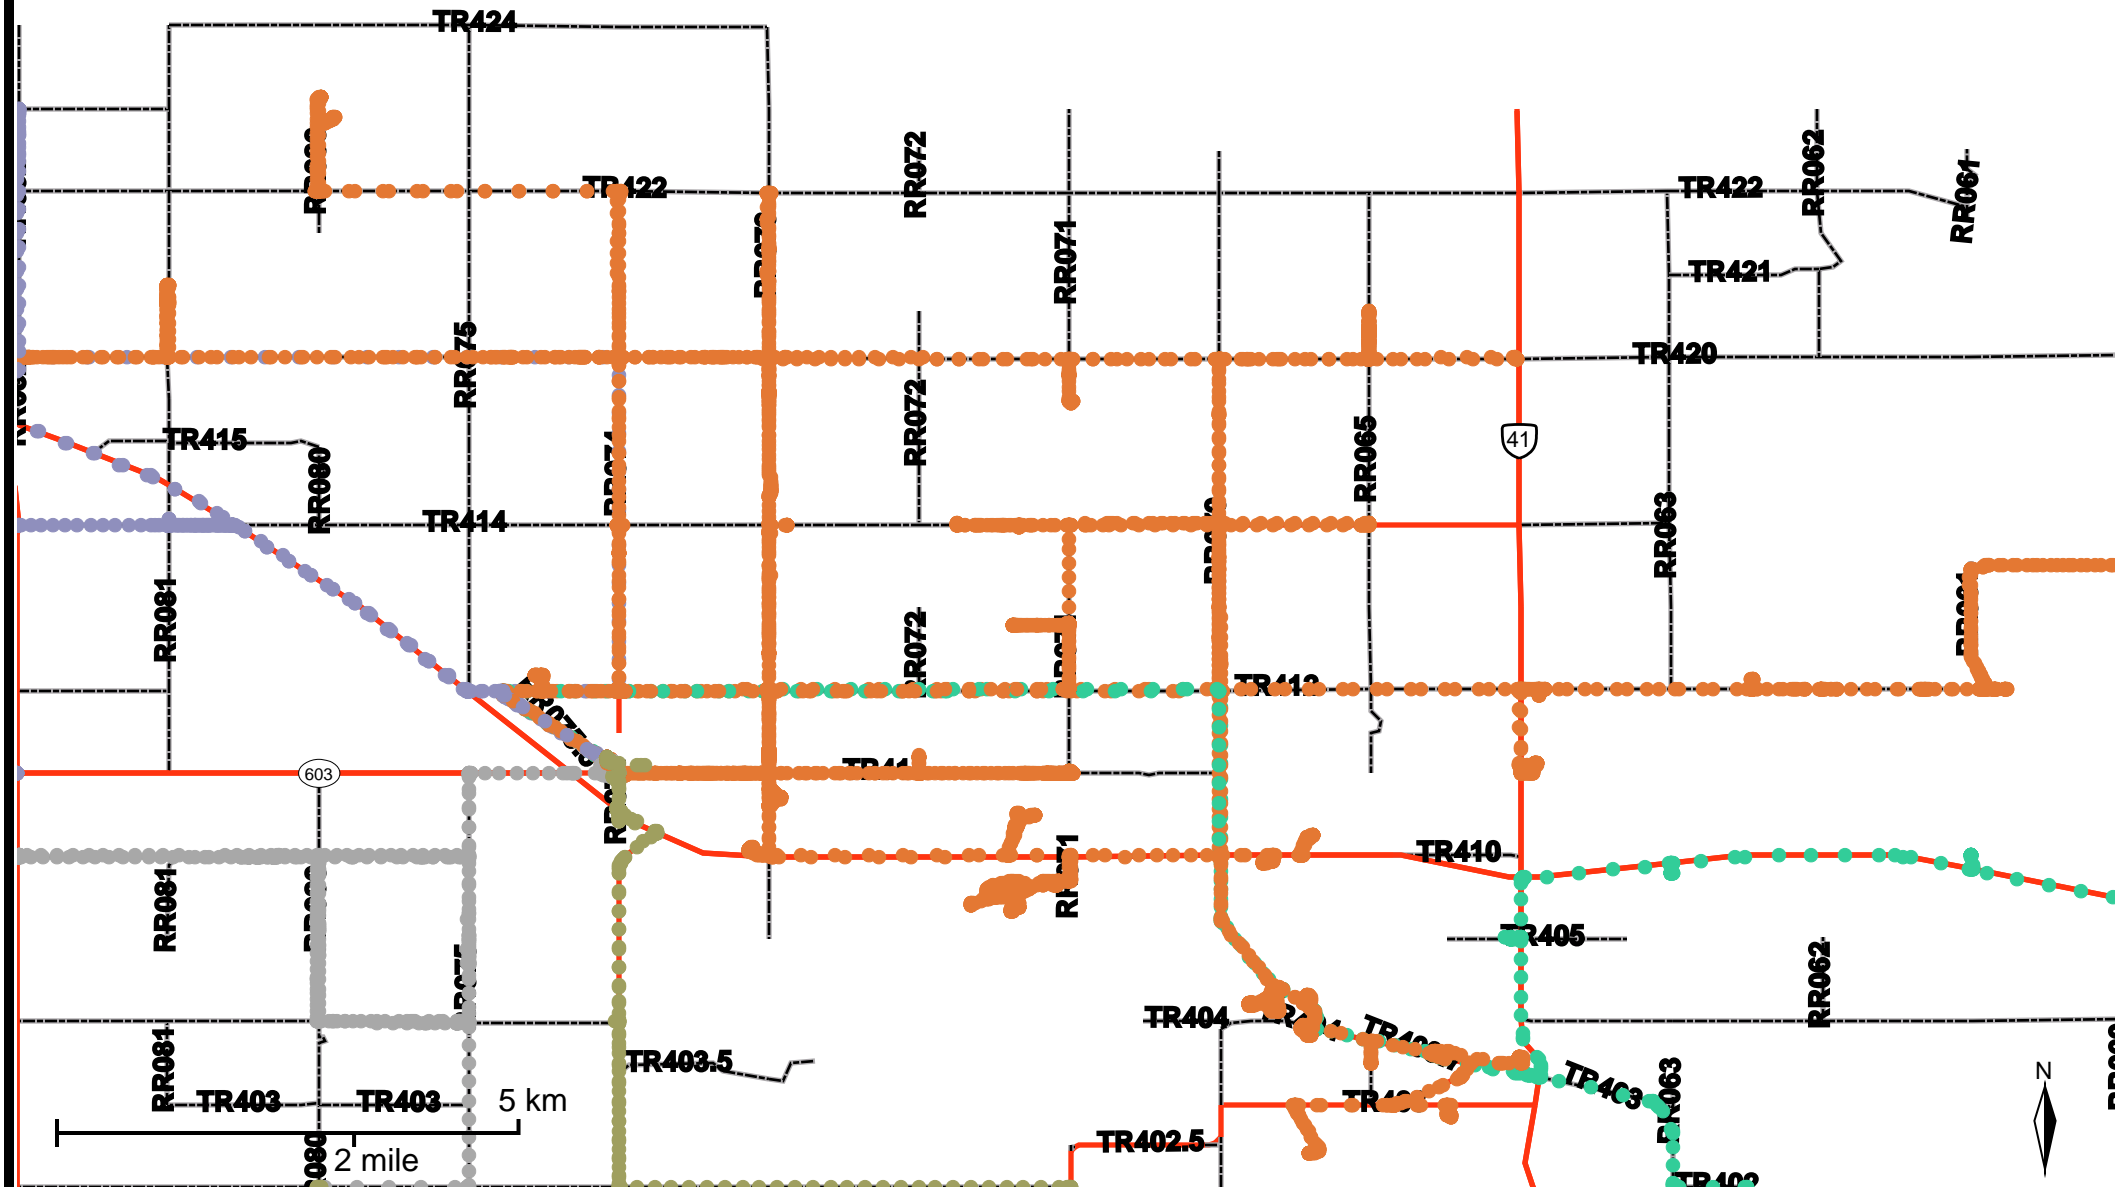

Grader Activity Weekly Report

From Date: 2020-02-17
 To Date: 2020-02-23
 Electoral Division: 6
 Total Distance(km): 529.6
 Total Time(h): 80.5
 Speed Threshold(km/h): 45