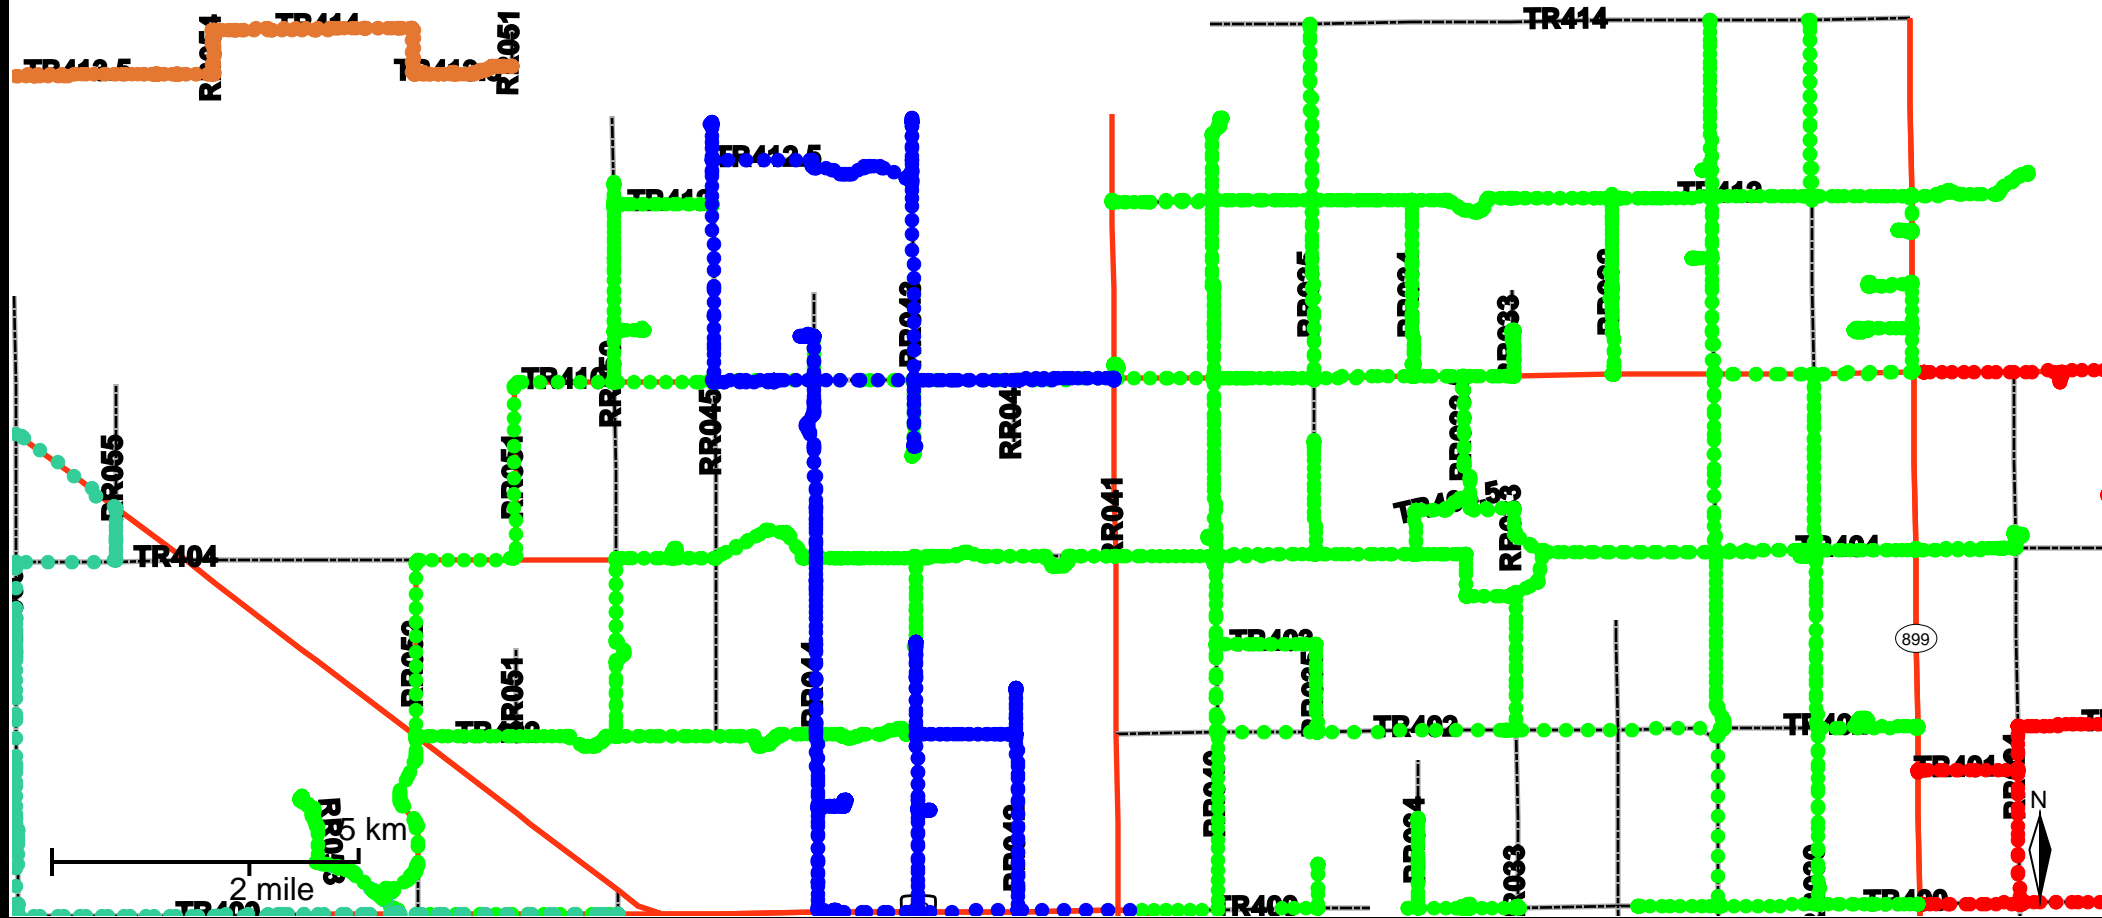

Grader Activity Weekly Report

From Date: 2020-02-17
To Date: 2020-02-23
Electoral Division: 4
Total Distance(km): 545.6
Total Time(h): 24.9
Speed Threshold(km/h): 45