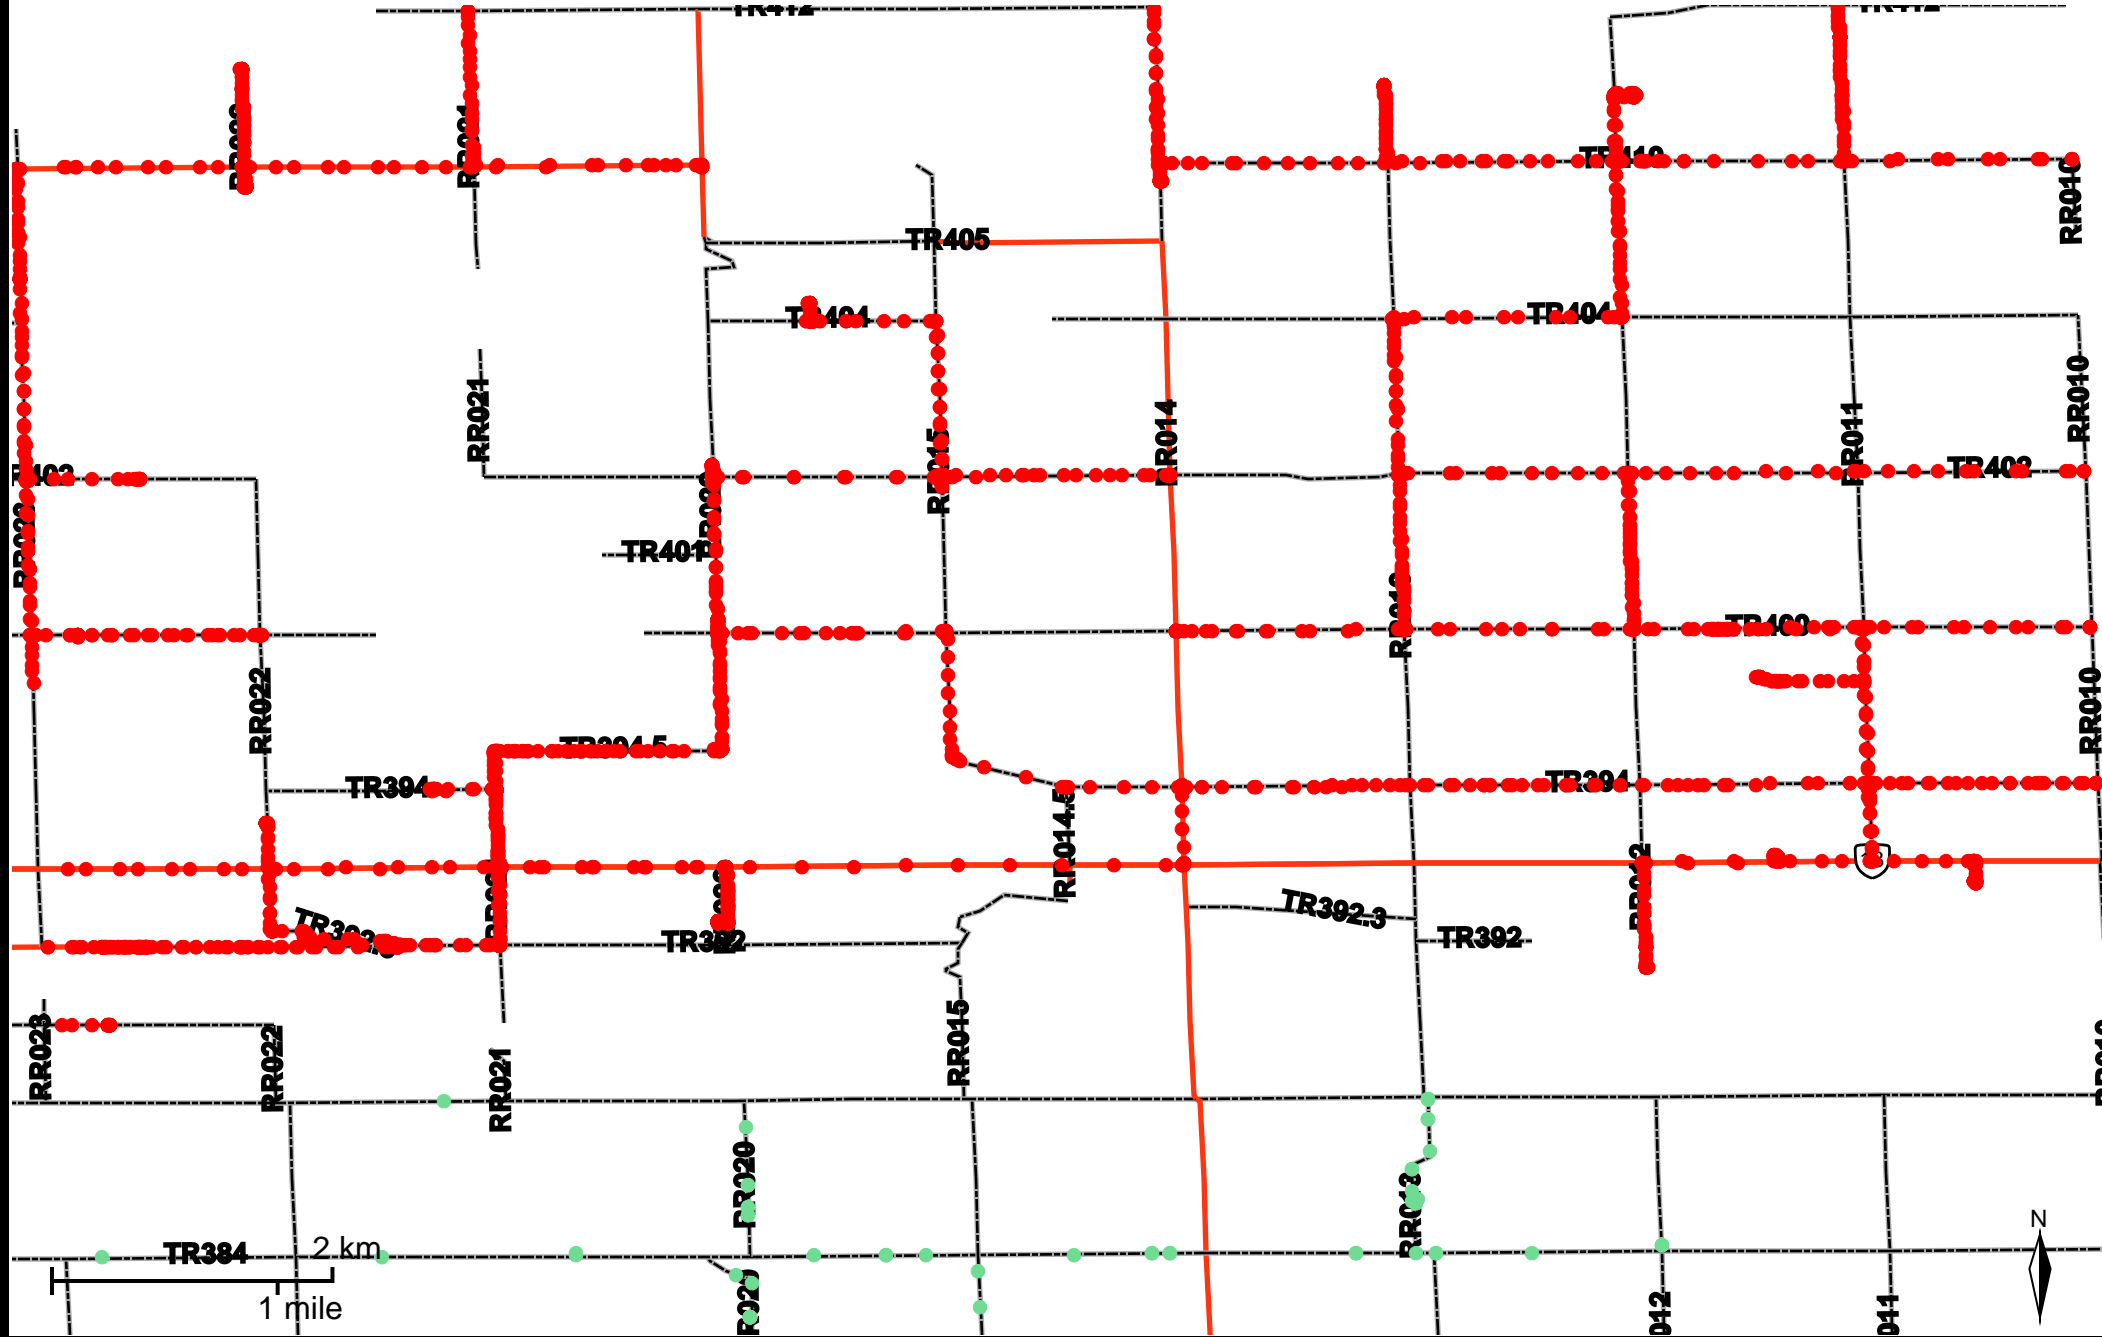

# Grader Activity Weekly Report

From Date: 2020-02-17  
 To Date: 2020-02-23  
 Electoral Division: 2  
 Total Distance(km): 295.7  
 Total Time(h): 14.2  
 Speed Threshold(km/h): 45