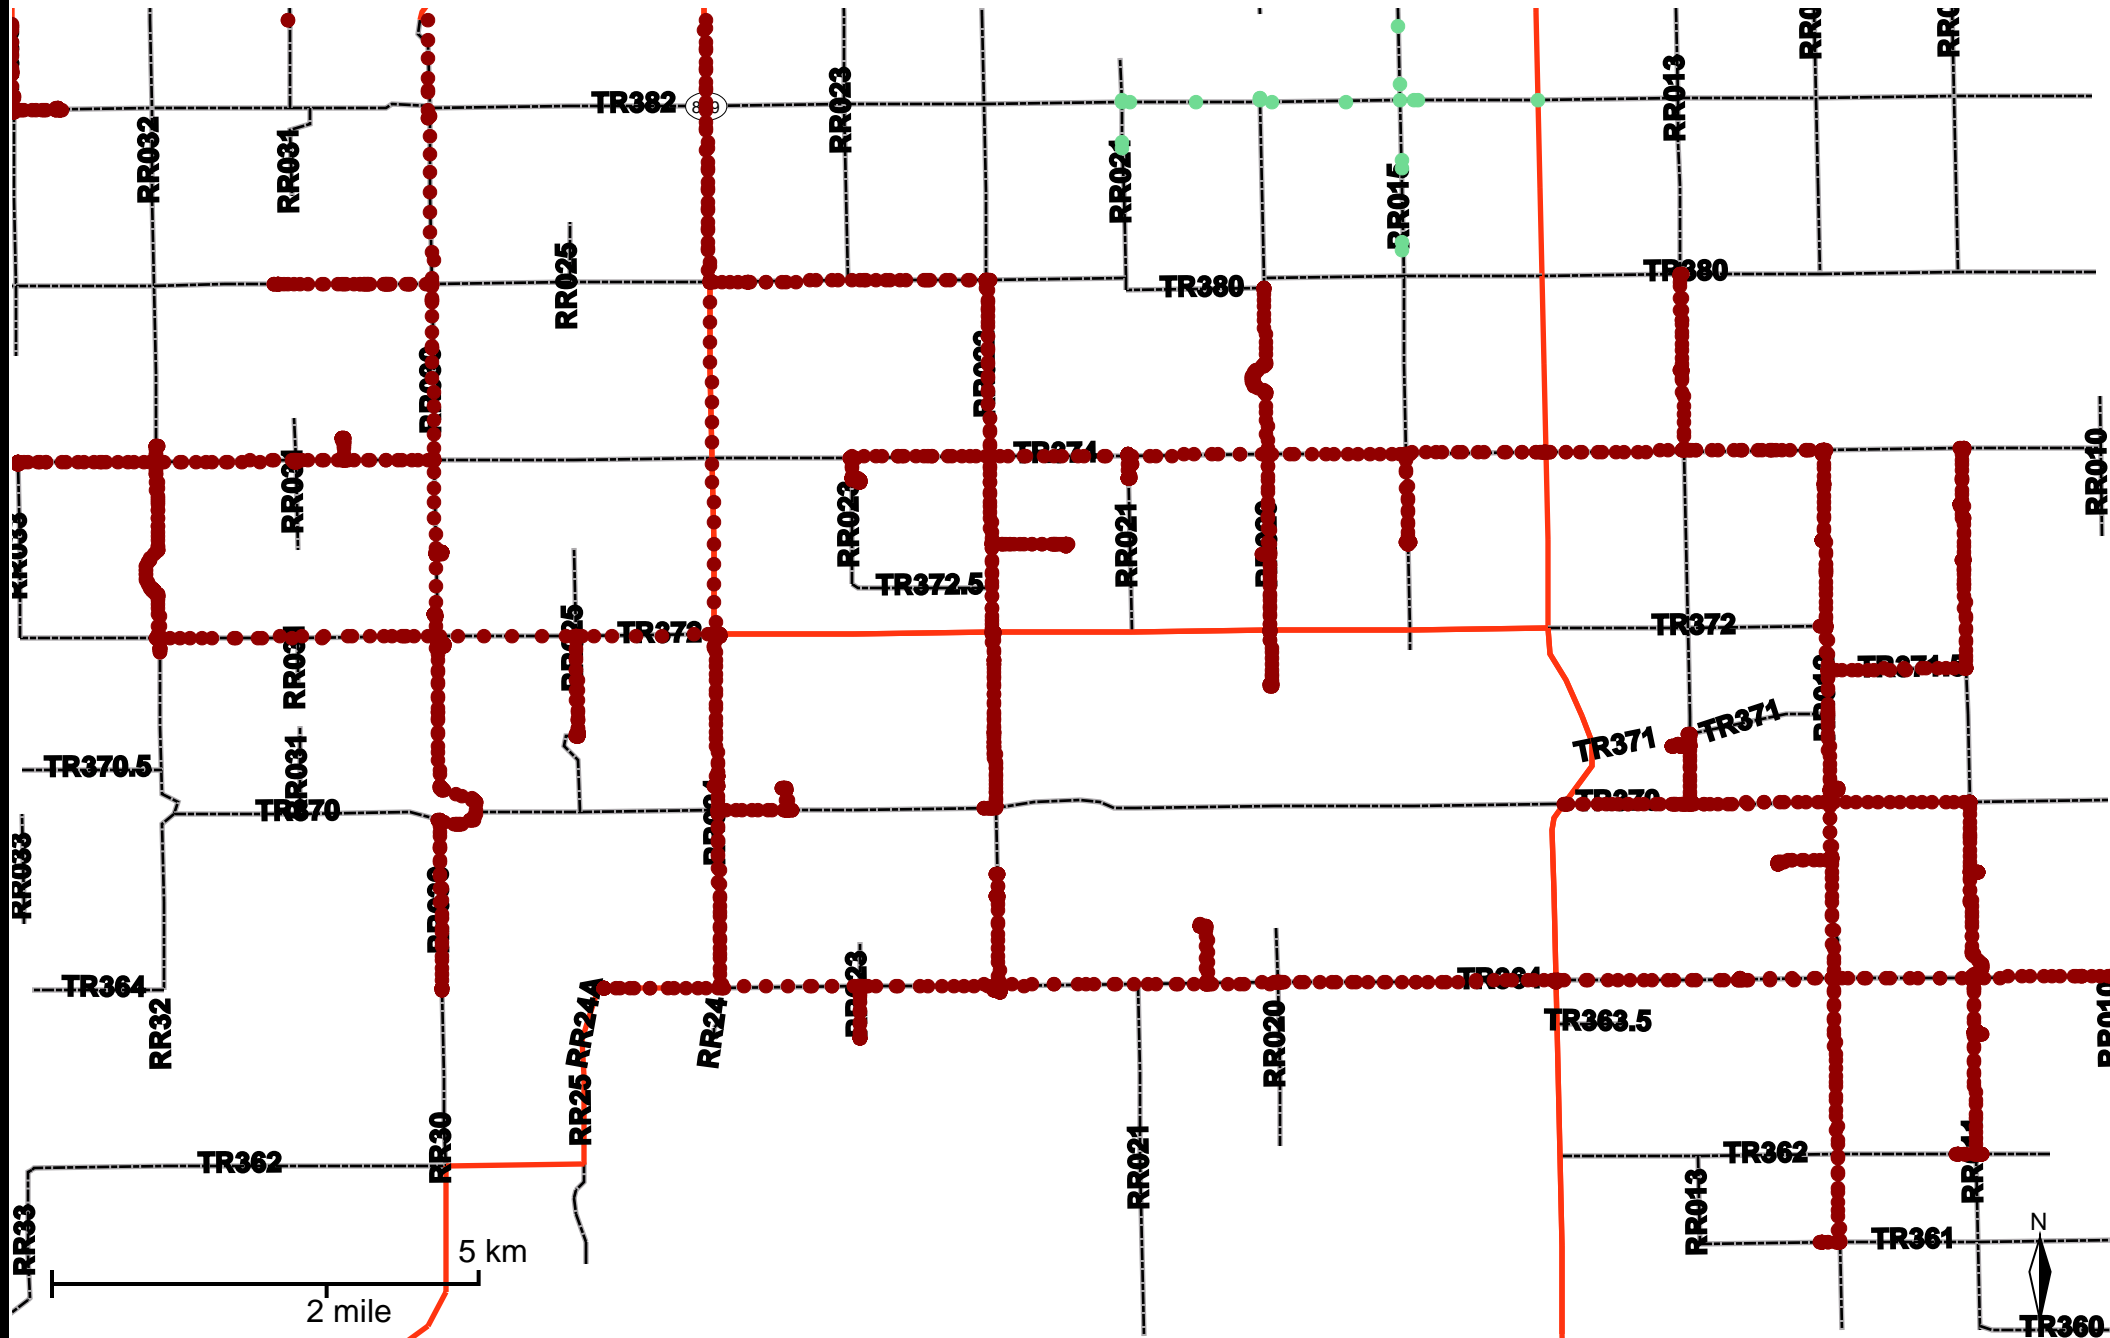

# Grader Activity Weekly Report

From Date: 2020-02-17  
To Date: 2020-02-23  
Electoral Division: 1  
Total Distance(km): 314.3  
Total Time(h): 16.5  
Speed Threshold(km/h): 45