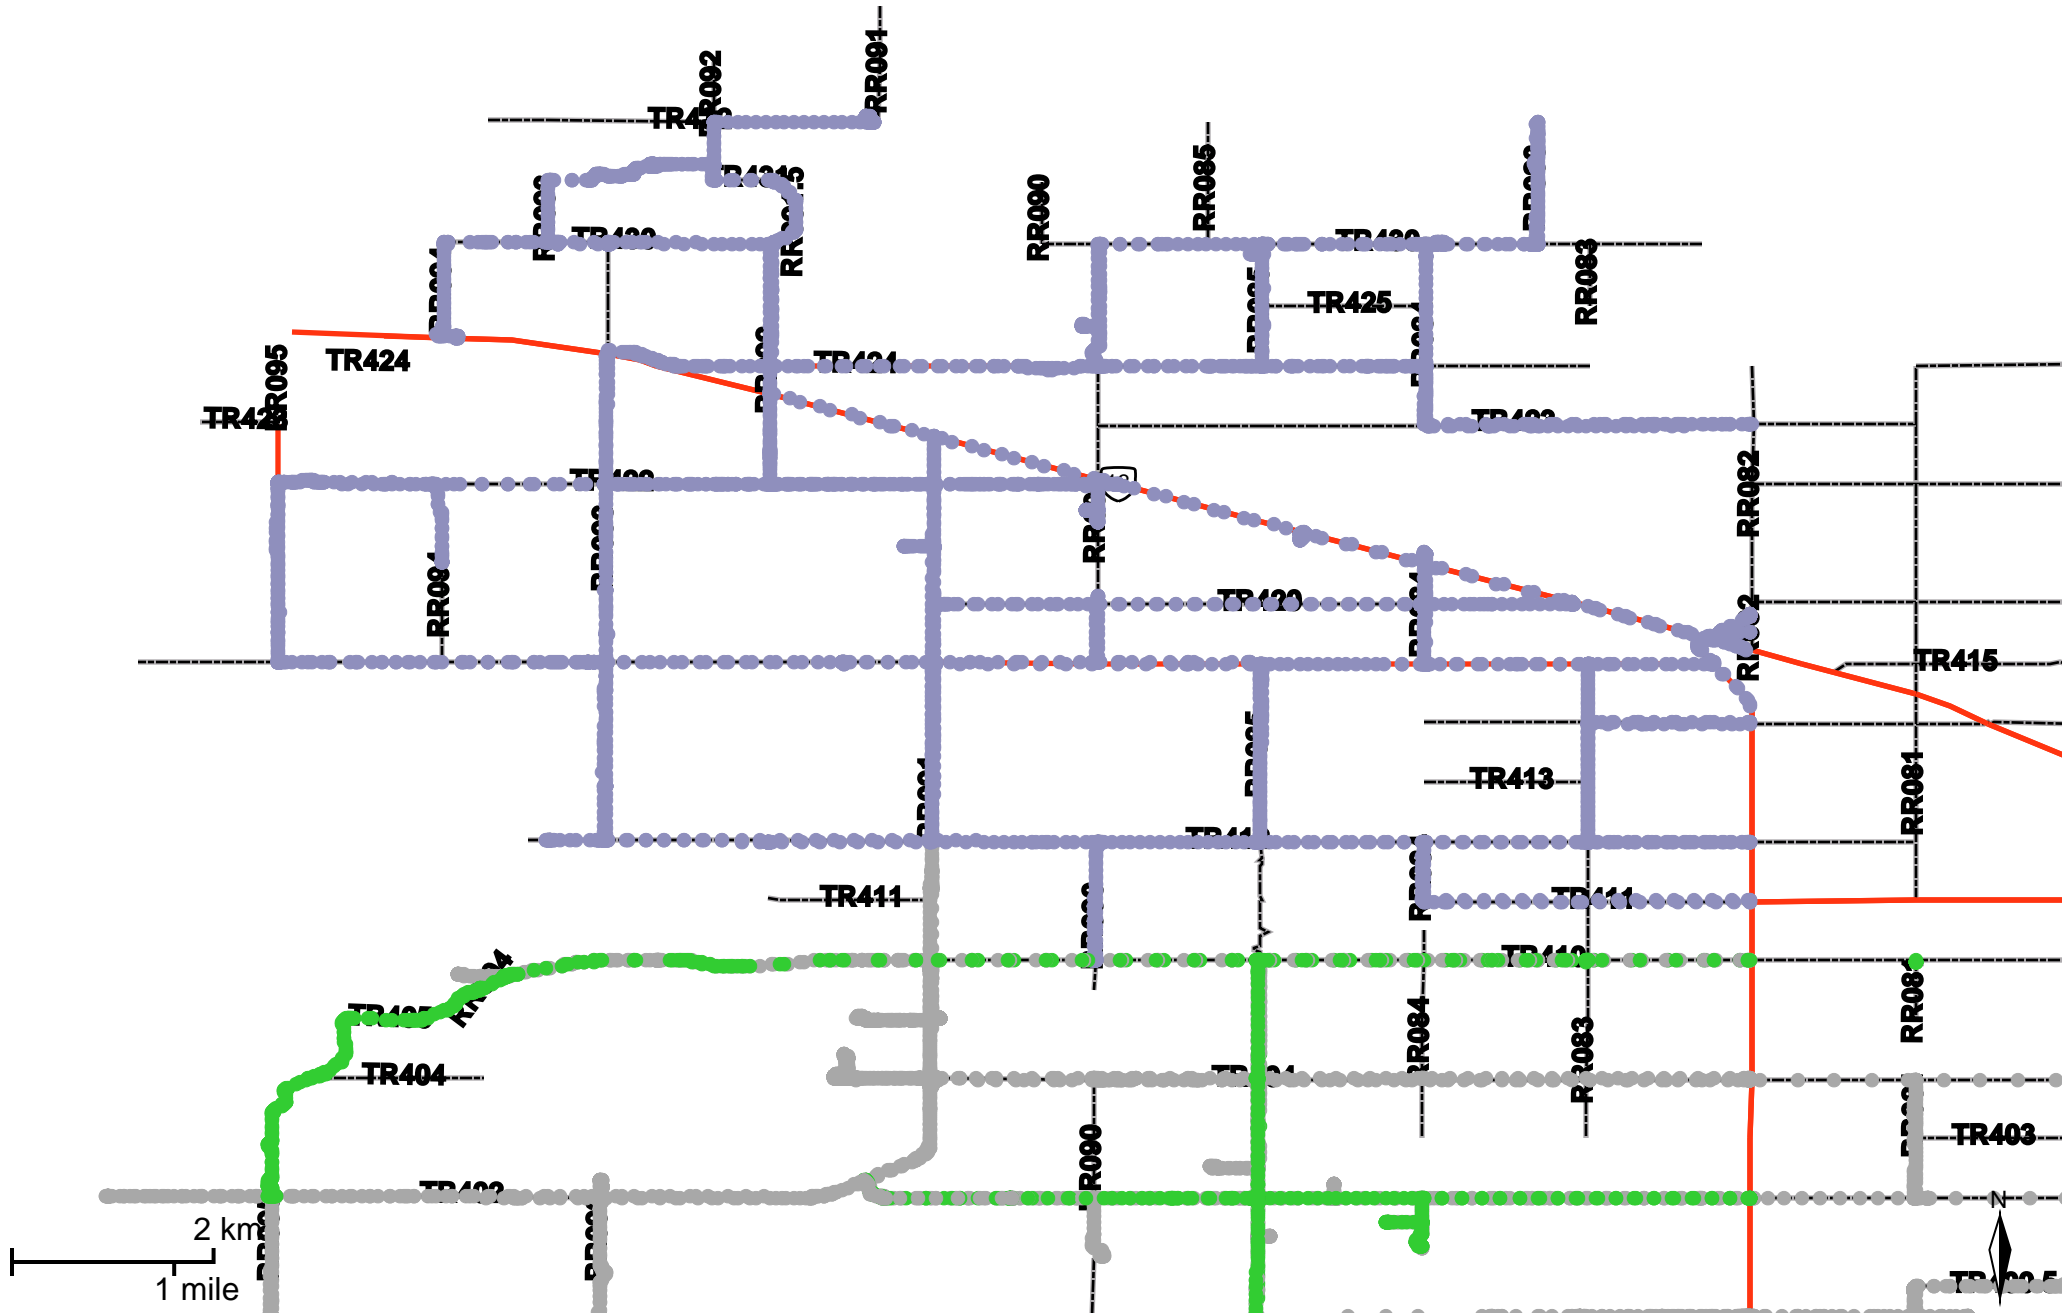

# Grader Activity Weekly Report

From Date: 2020-02-10  
To Date: 2020-02-16  
Electoral Division: 7  
Total Distance(km): 824.7  
Total Time(h): 48  
Speed Threshold(km/h): 45