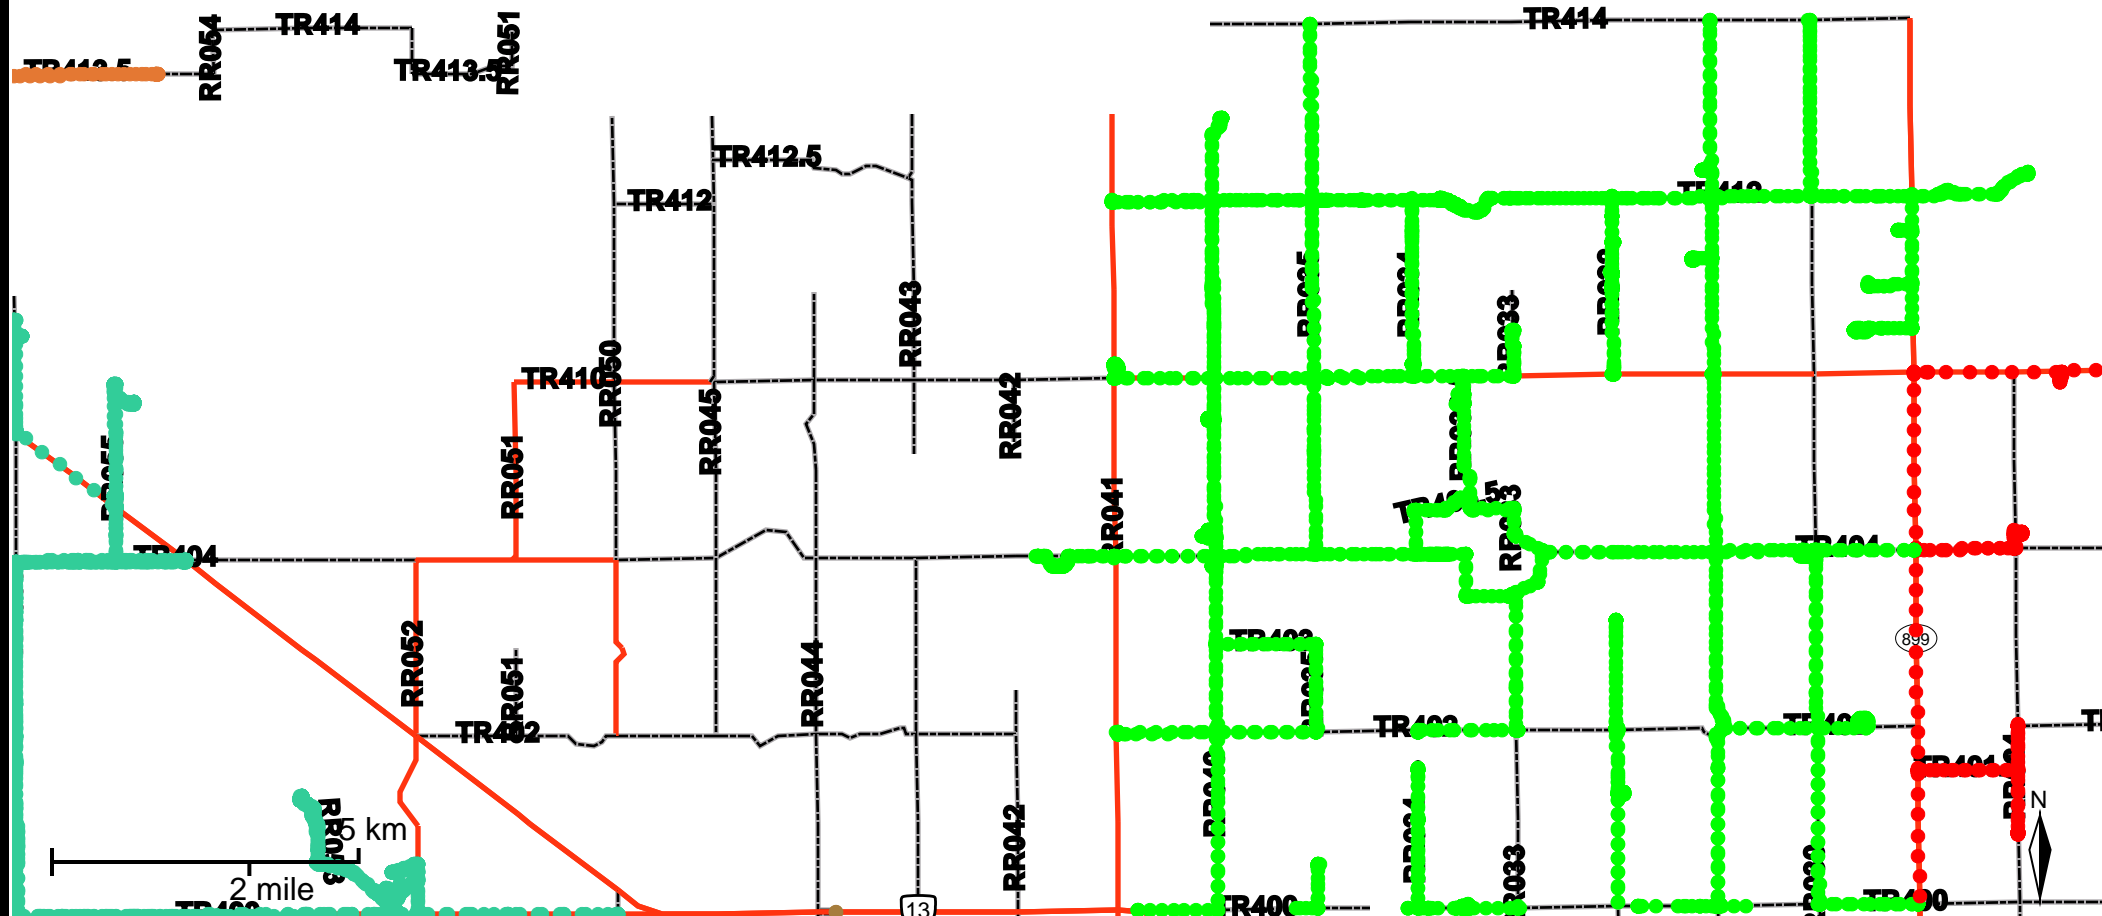

Grader Activity Weekly Report

From Date: 2020-02-10
To Date: 2020-02-16
Electoral Division: 4
Total Distance(km): 444.6
Total Time(h): 23.2
Speed Threshold(km/h): 45