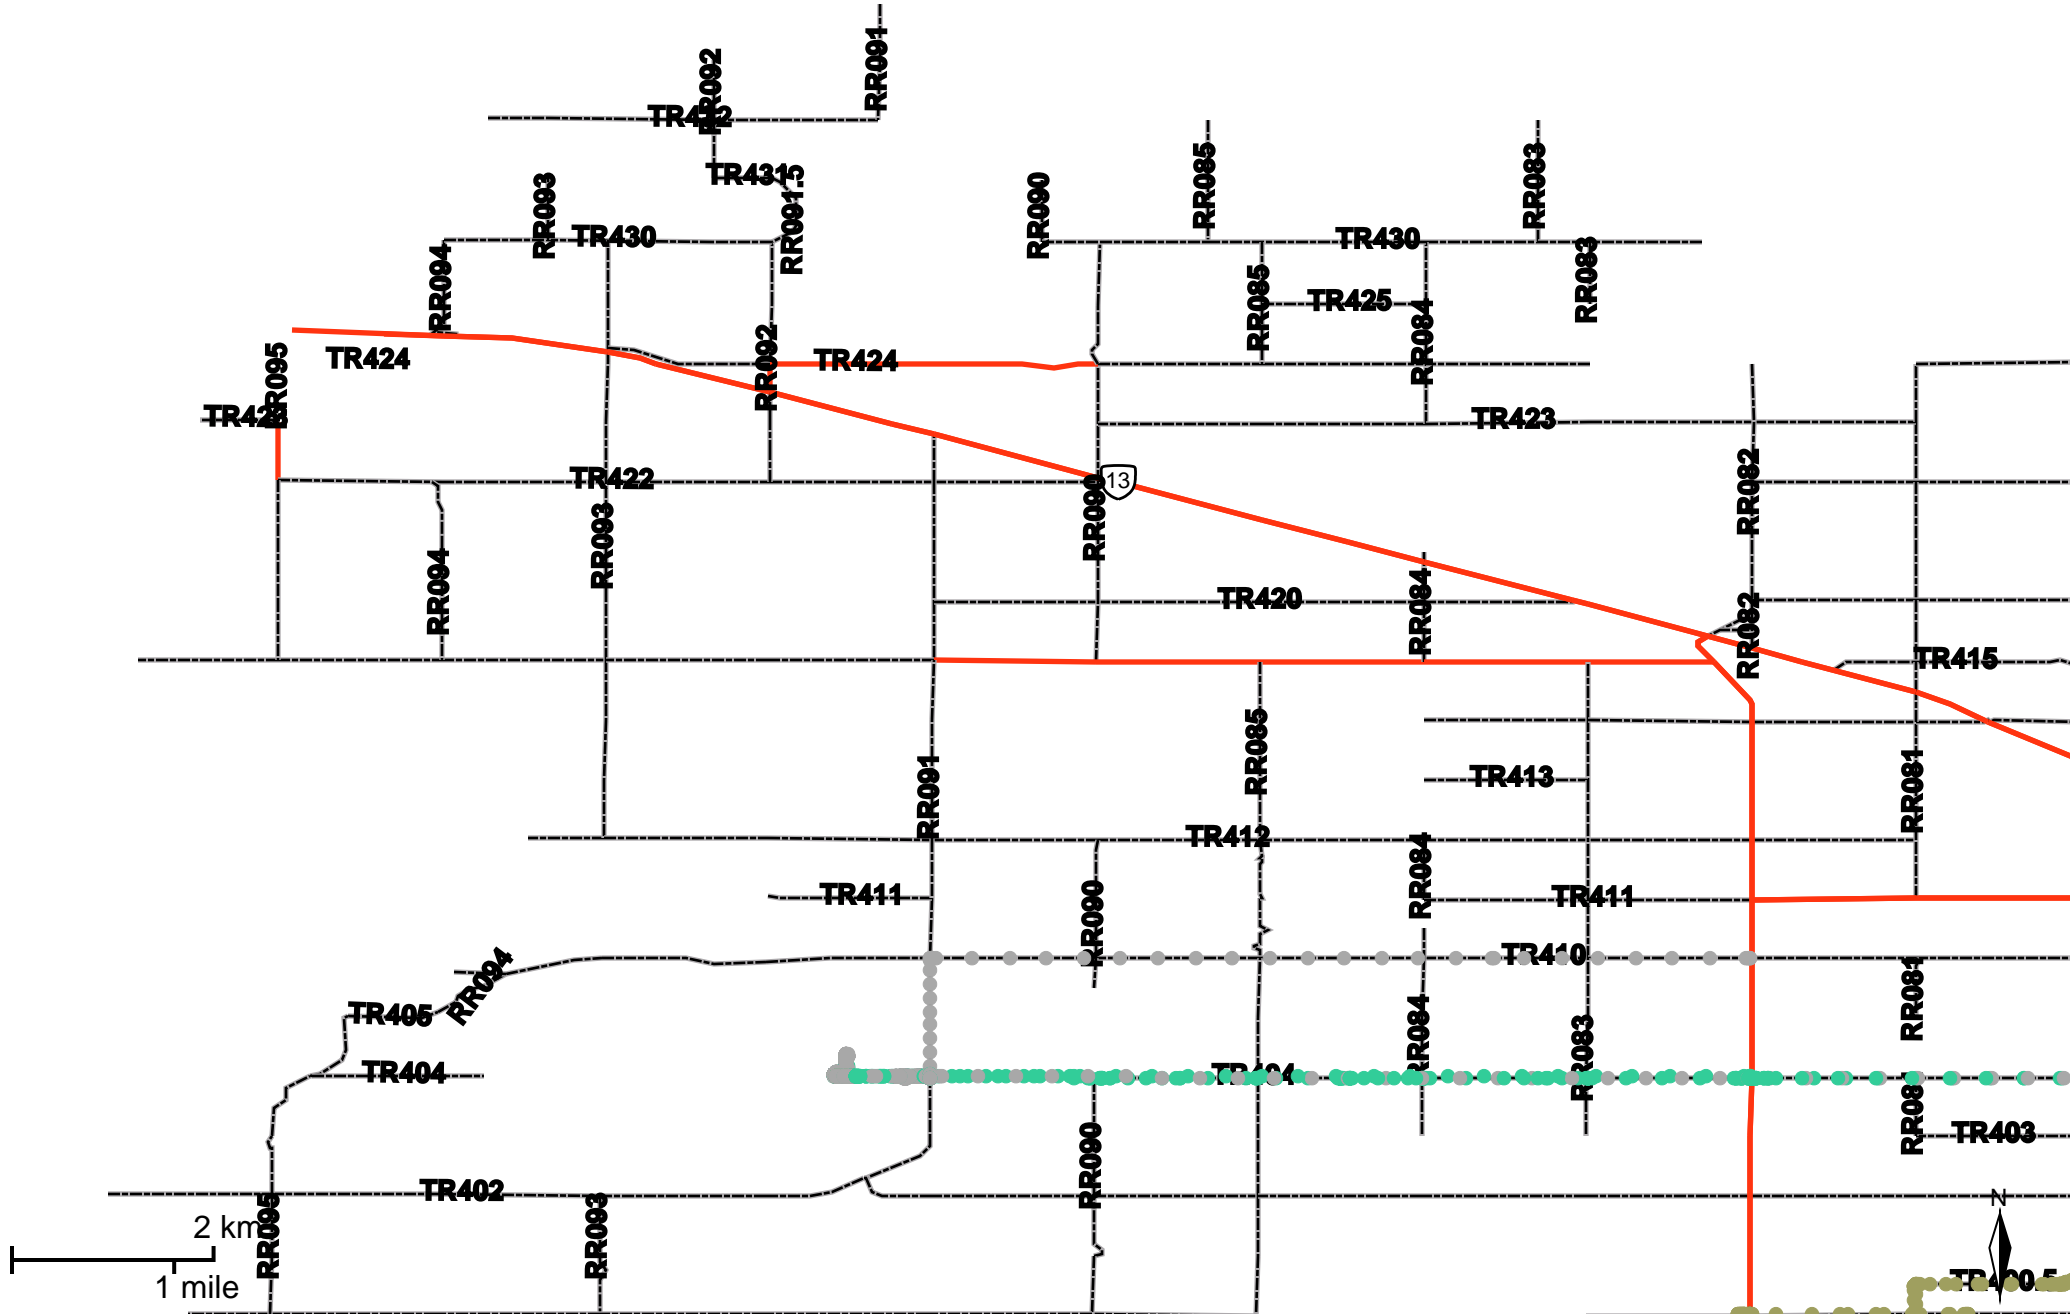

Grader Activity Weekly Report

From Date: 2020-01-27
 To Date: 2020-02-02
 Electoral Division: 7
 Total Distance(km): 76.4
 Total Time(h): 4.5
 Speed Threshold(km/h): 45