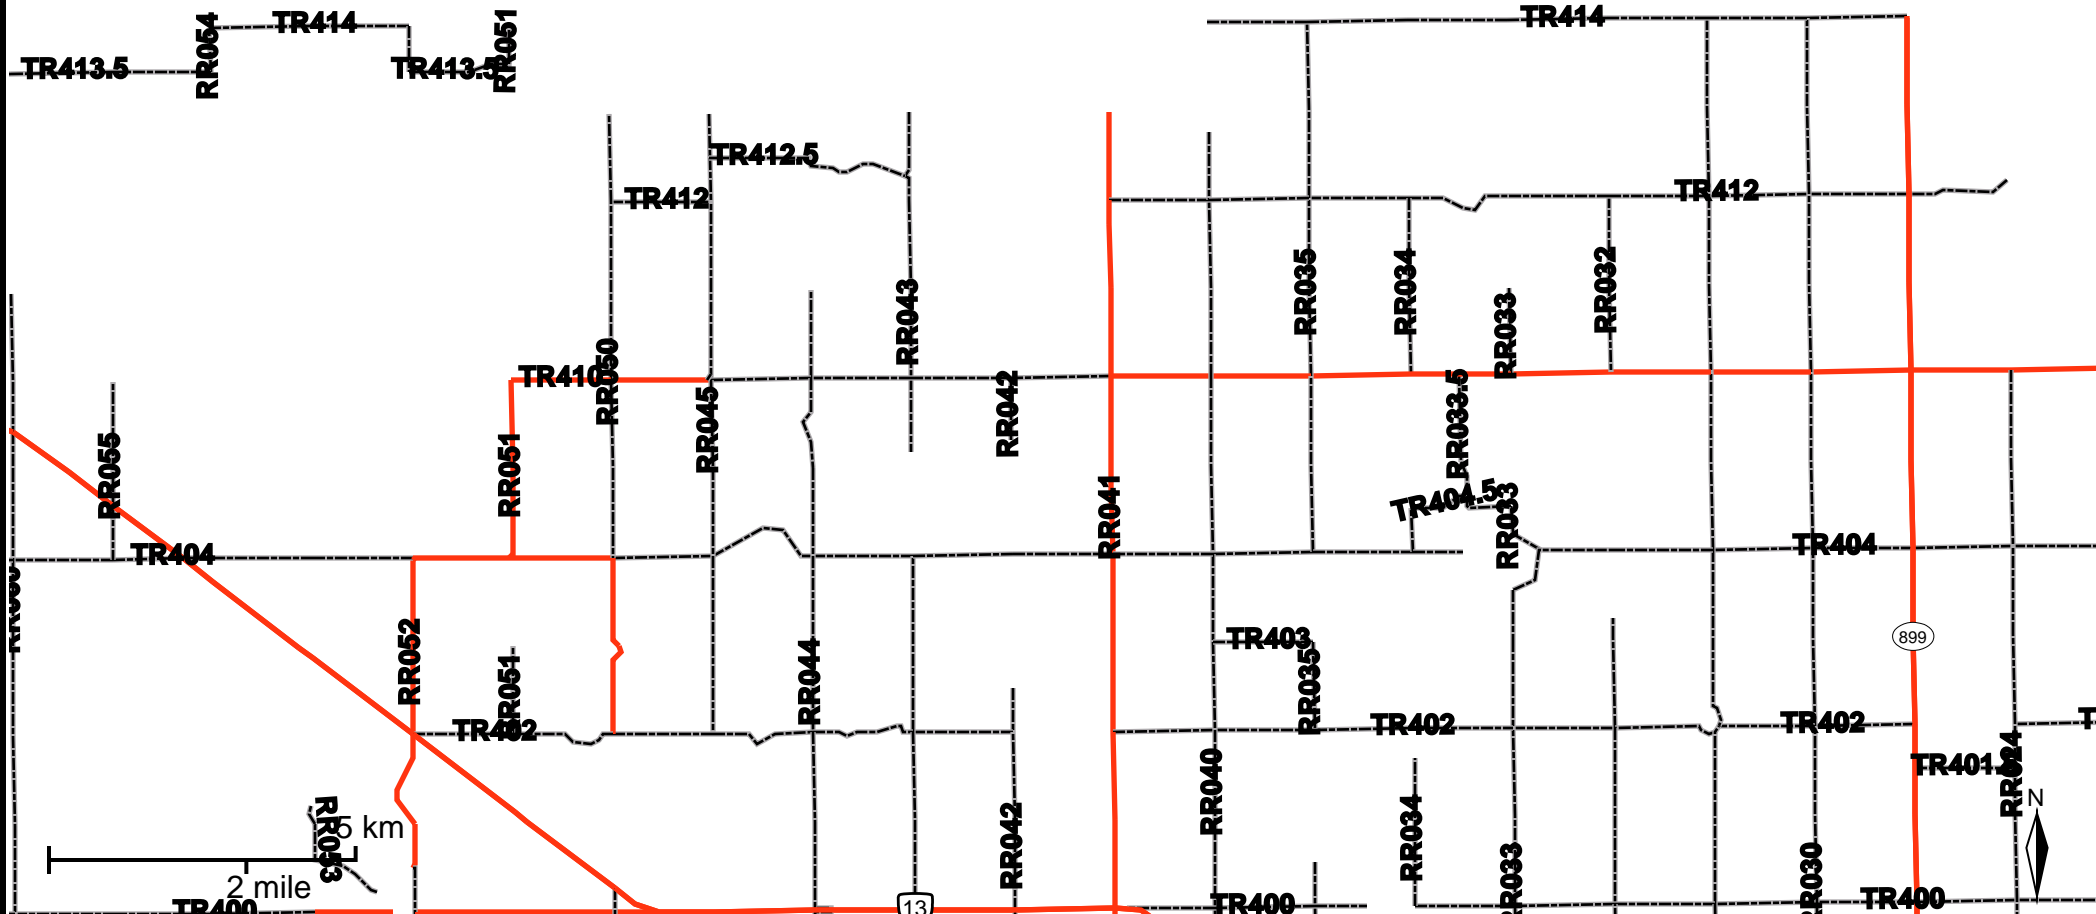

Grader Activity Weekly Report

From Date: 2020-01-27
To Date: 2020-02-02
Electoral Division: 4
Total Distance(km): 0
Total Time(h): 0
Speed Threshold(km/h): 45