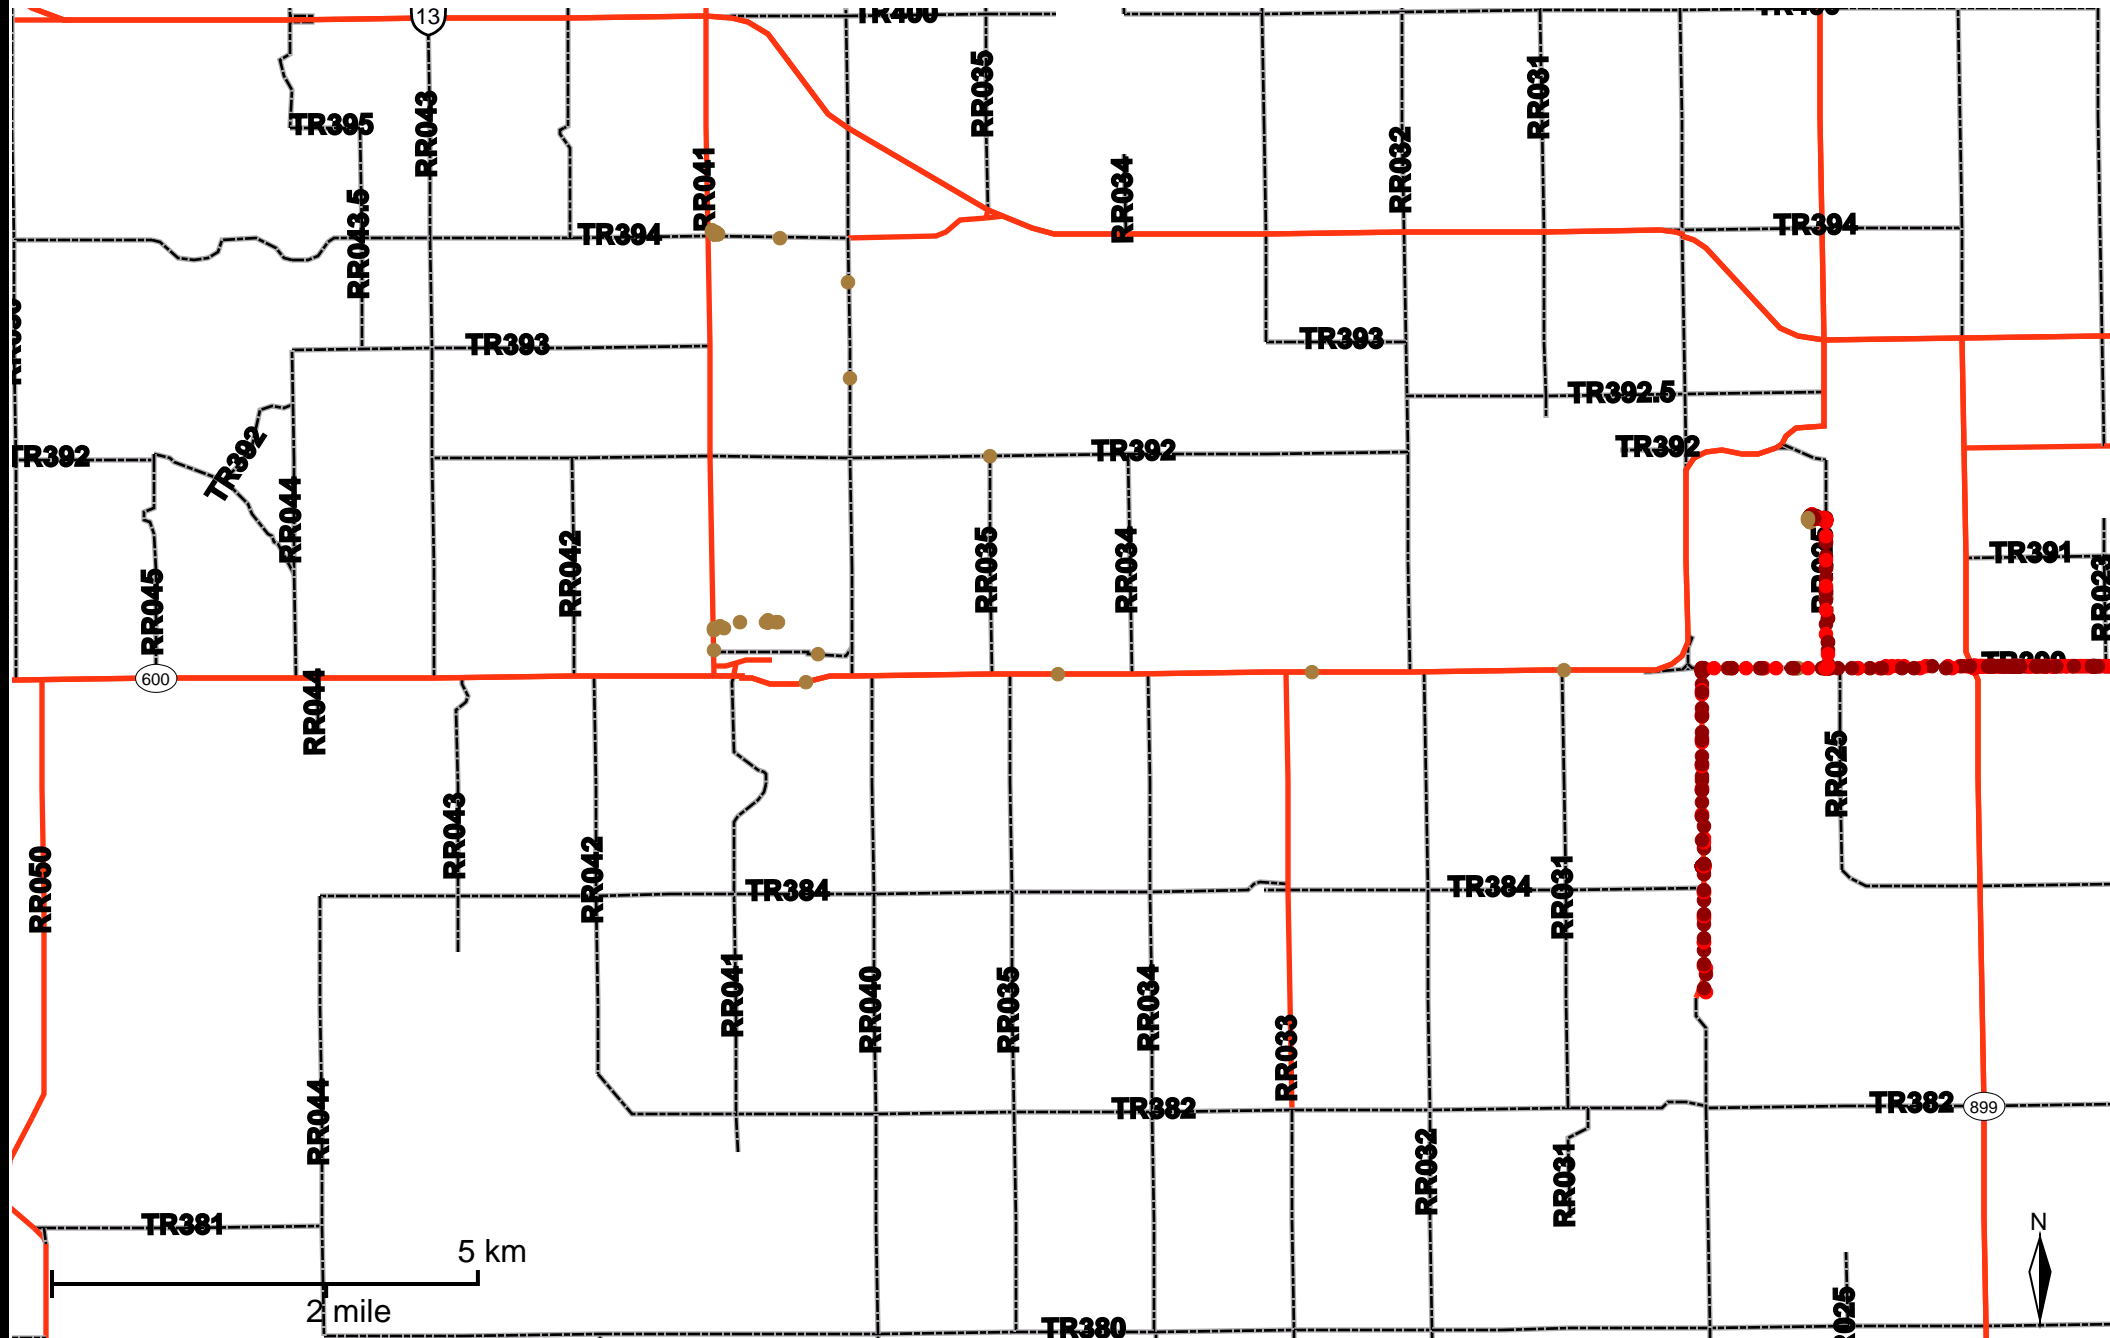

# Grader Activity Weekly Report

From Date: 2020-01-27  
To Date: 2020-02-02  
Electoral Division: 3  
Total Distance(km): 95  
Total Time(h): 8.9  
Speed Threshold(km/h): 45