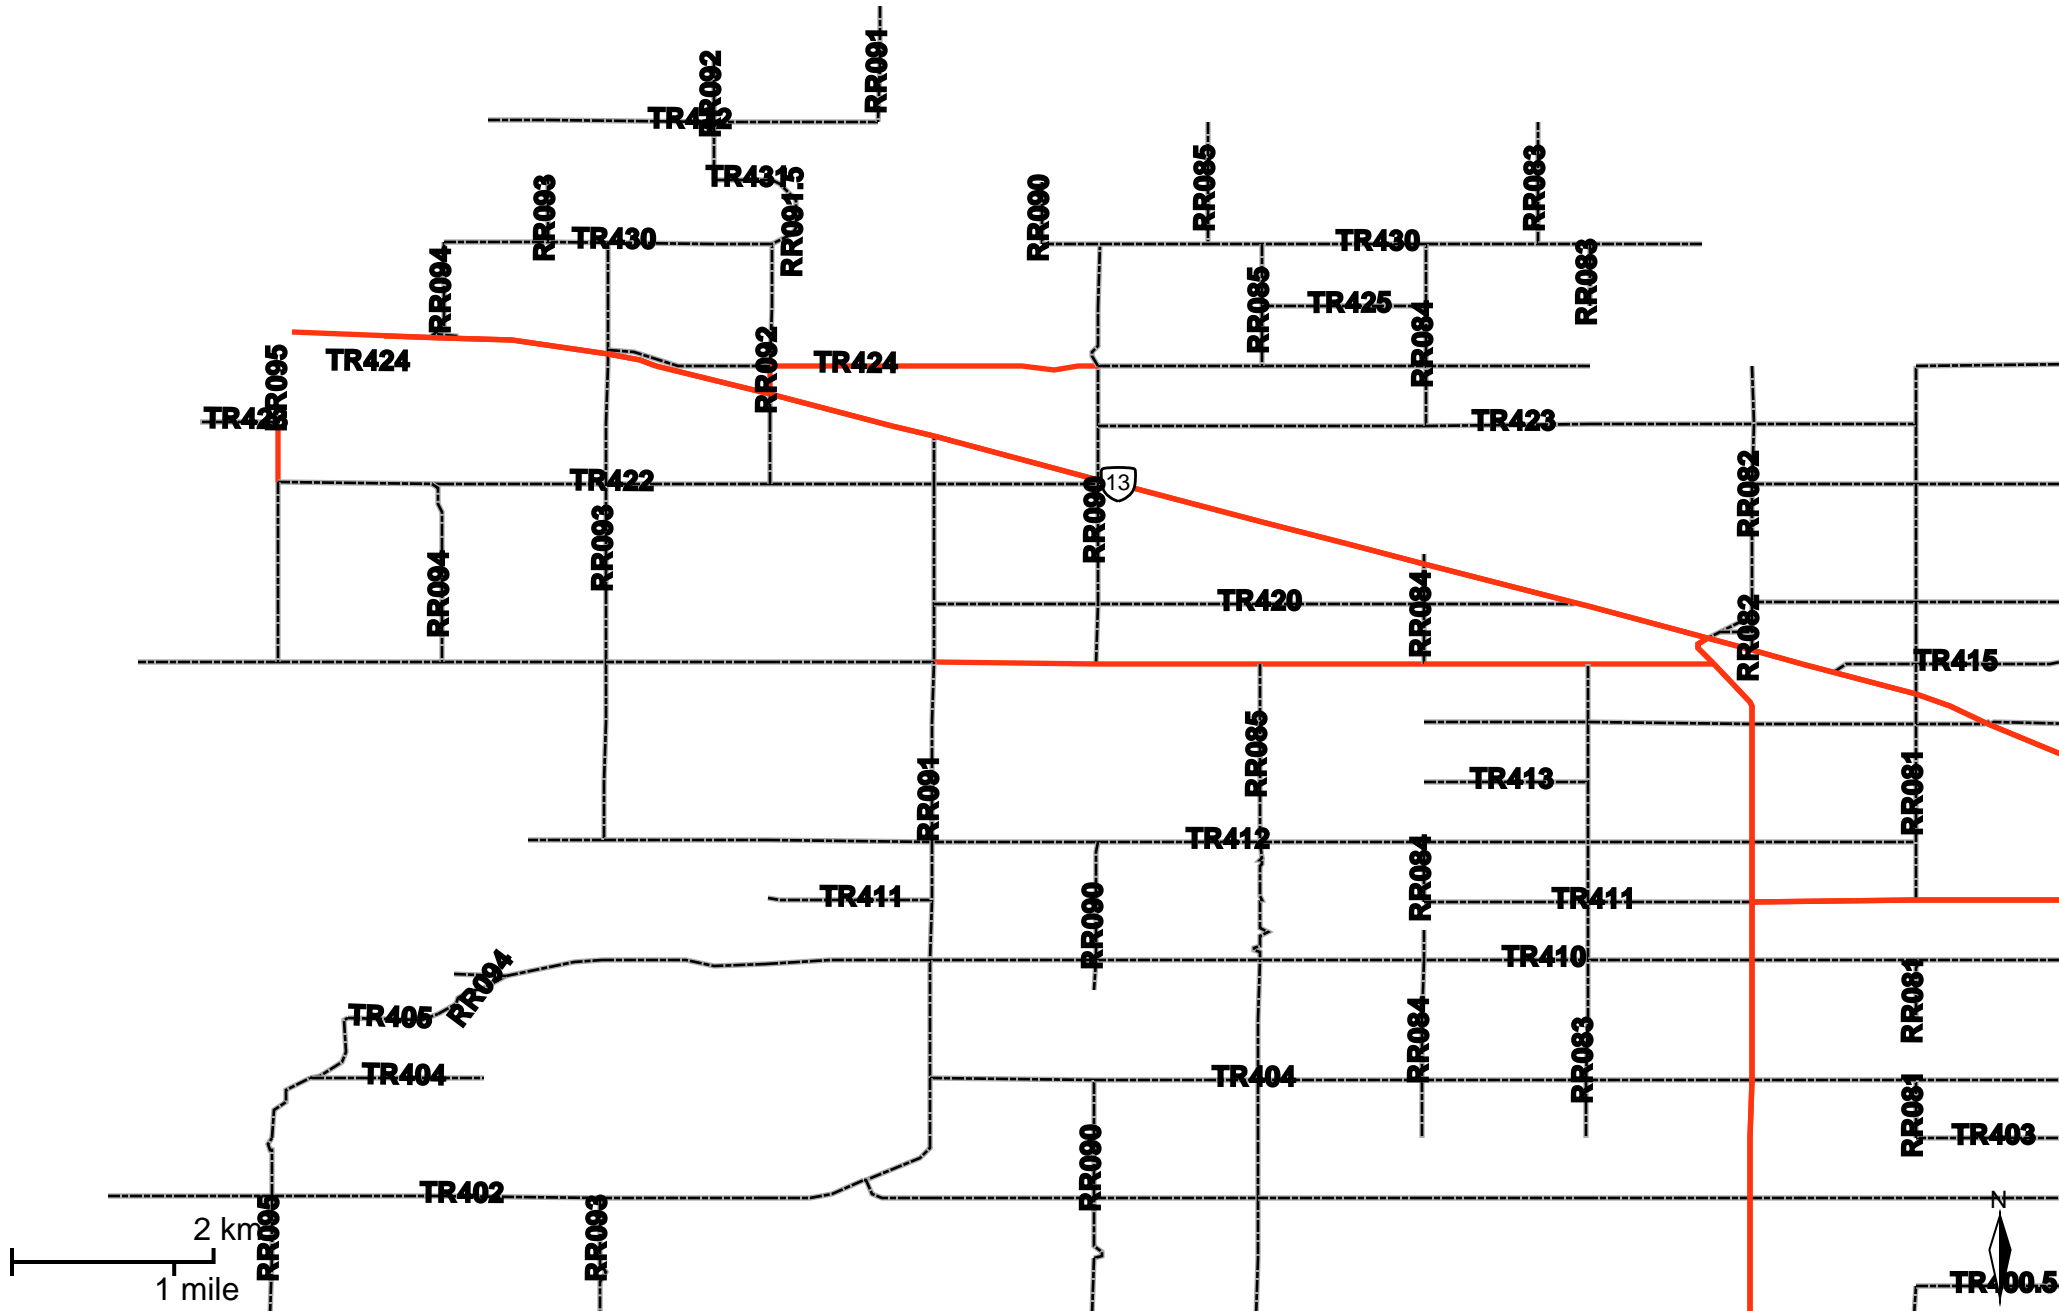

# Grader Activity Weekly Report

2 km  
1 mile

From Date: 2020-01-06  
To Date: 2020-01-12  
Electoral Division: 7  
Total Distance(km): 0  
Total Time(h): 0  
Speed Threshold(km/h): 45