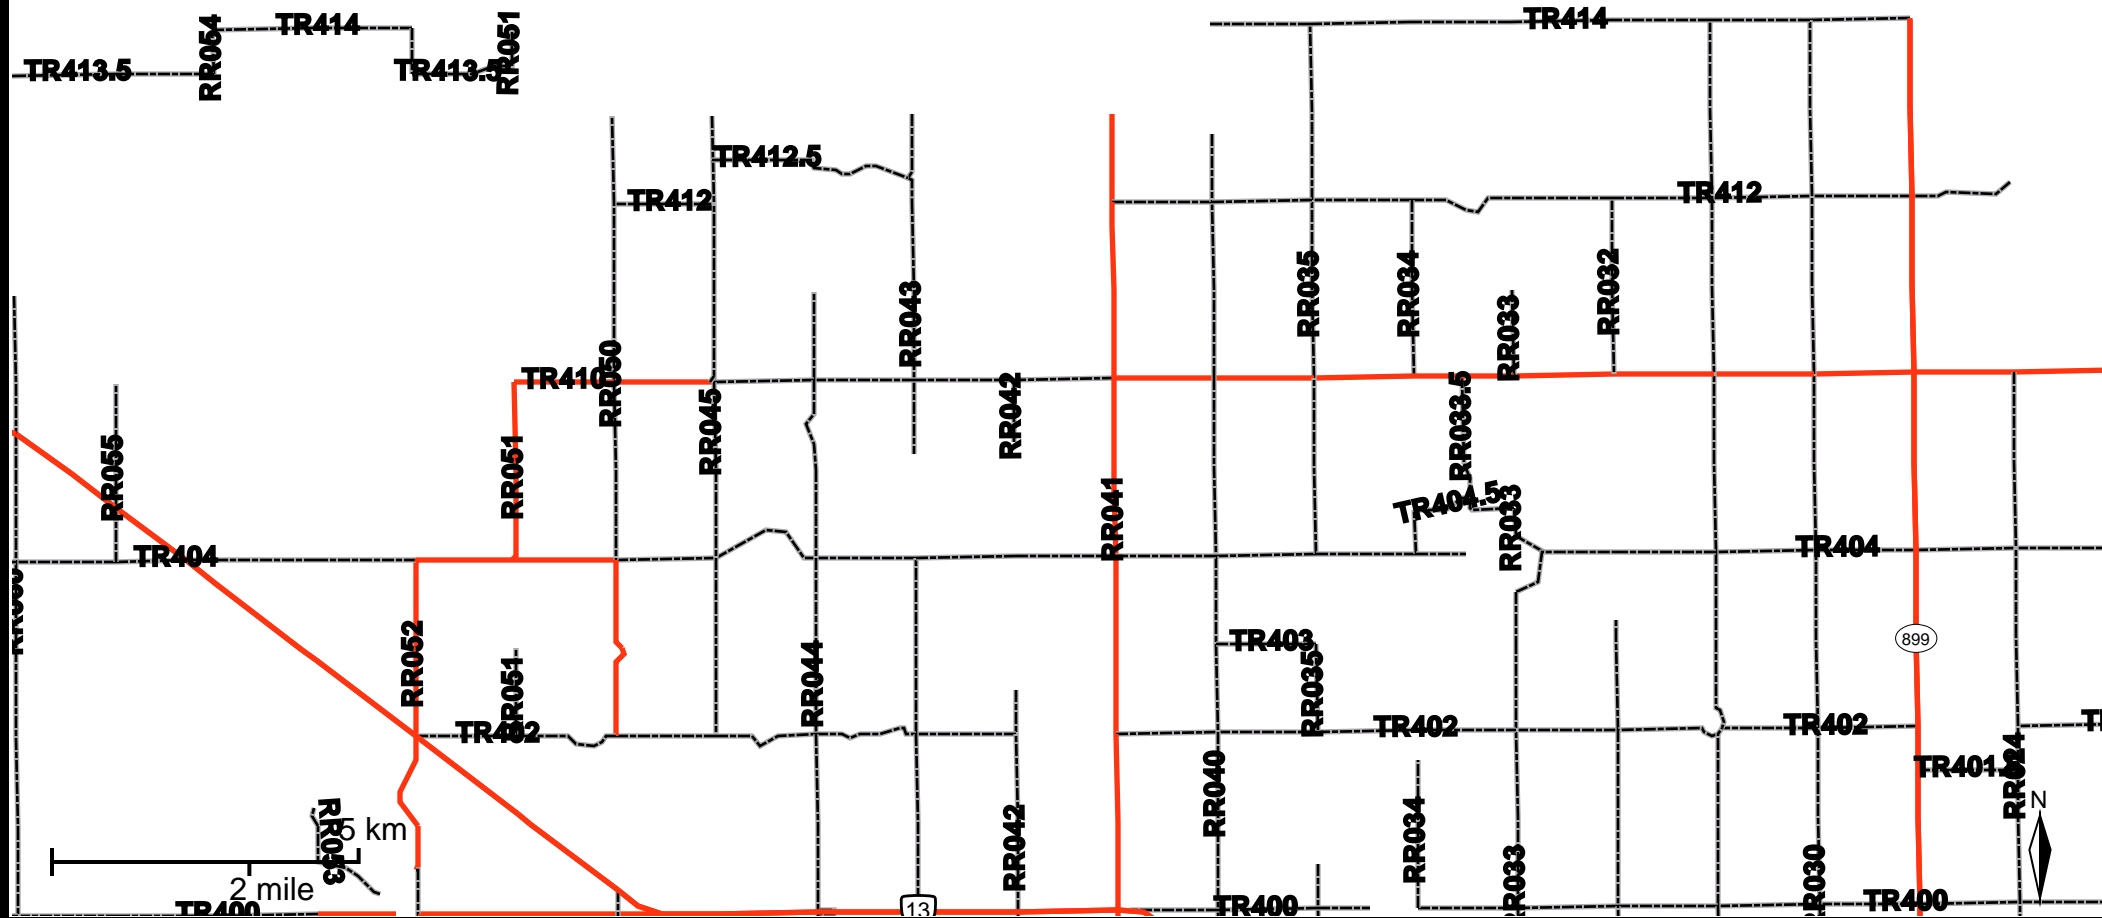

Grader Activity Weekly Report

From Date: 2020-01-06
To Date: 2020-01-12
Electoral Division: 4
Total Distance(km): 0
Total Time(h): 0
Speed Threshold(km/h): 45