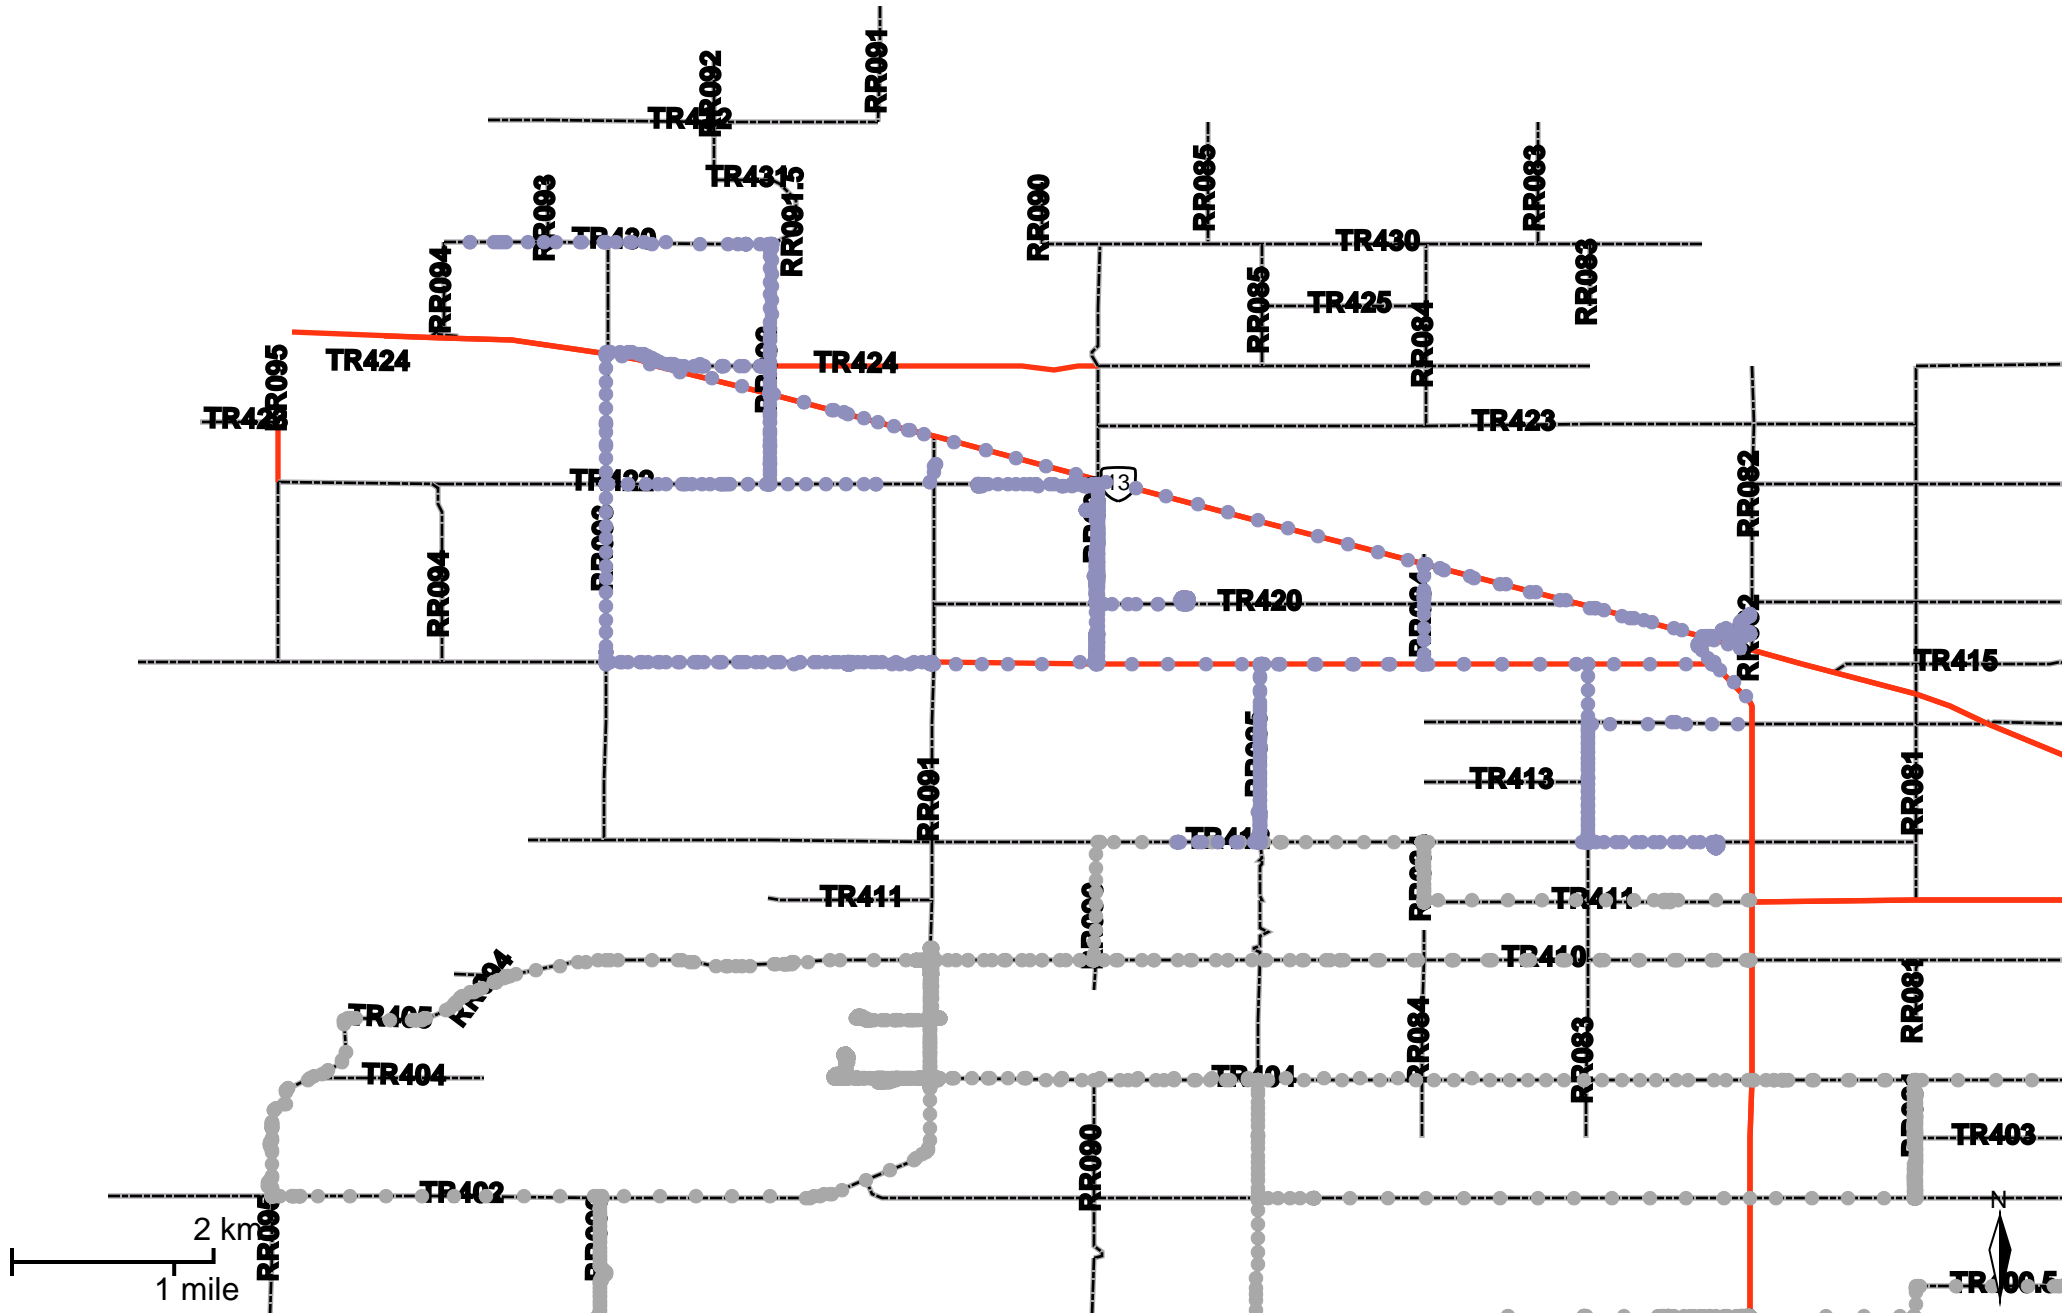

Grader Activity Weekly Report

From Date: 2020-01-20
To Date: 2020-01-26
Electoral Division: 7
Total Distance(km): 331.5
Total Time(h): 17.8
Speed Threshold(km/h): 45