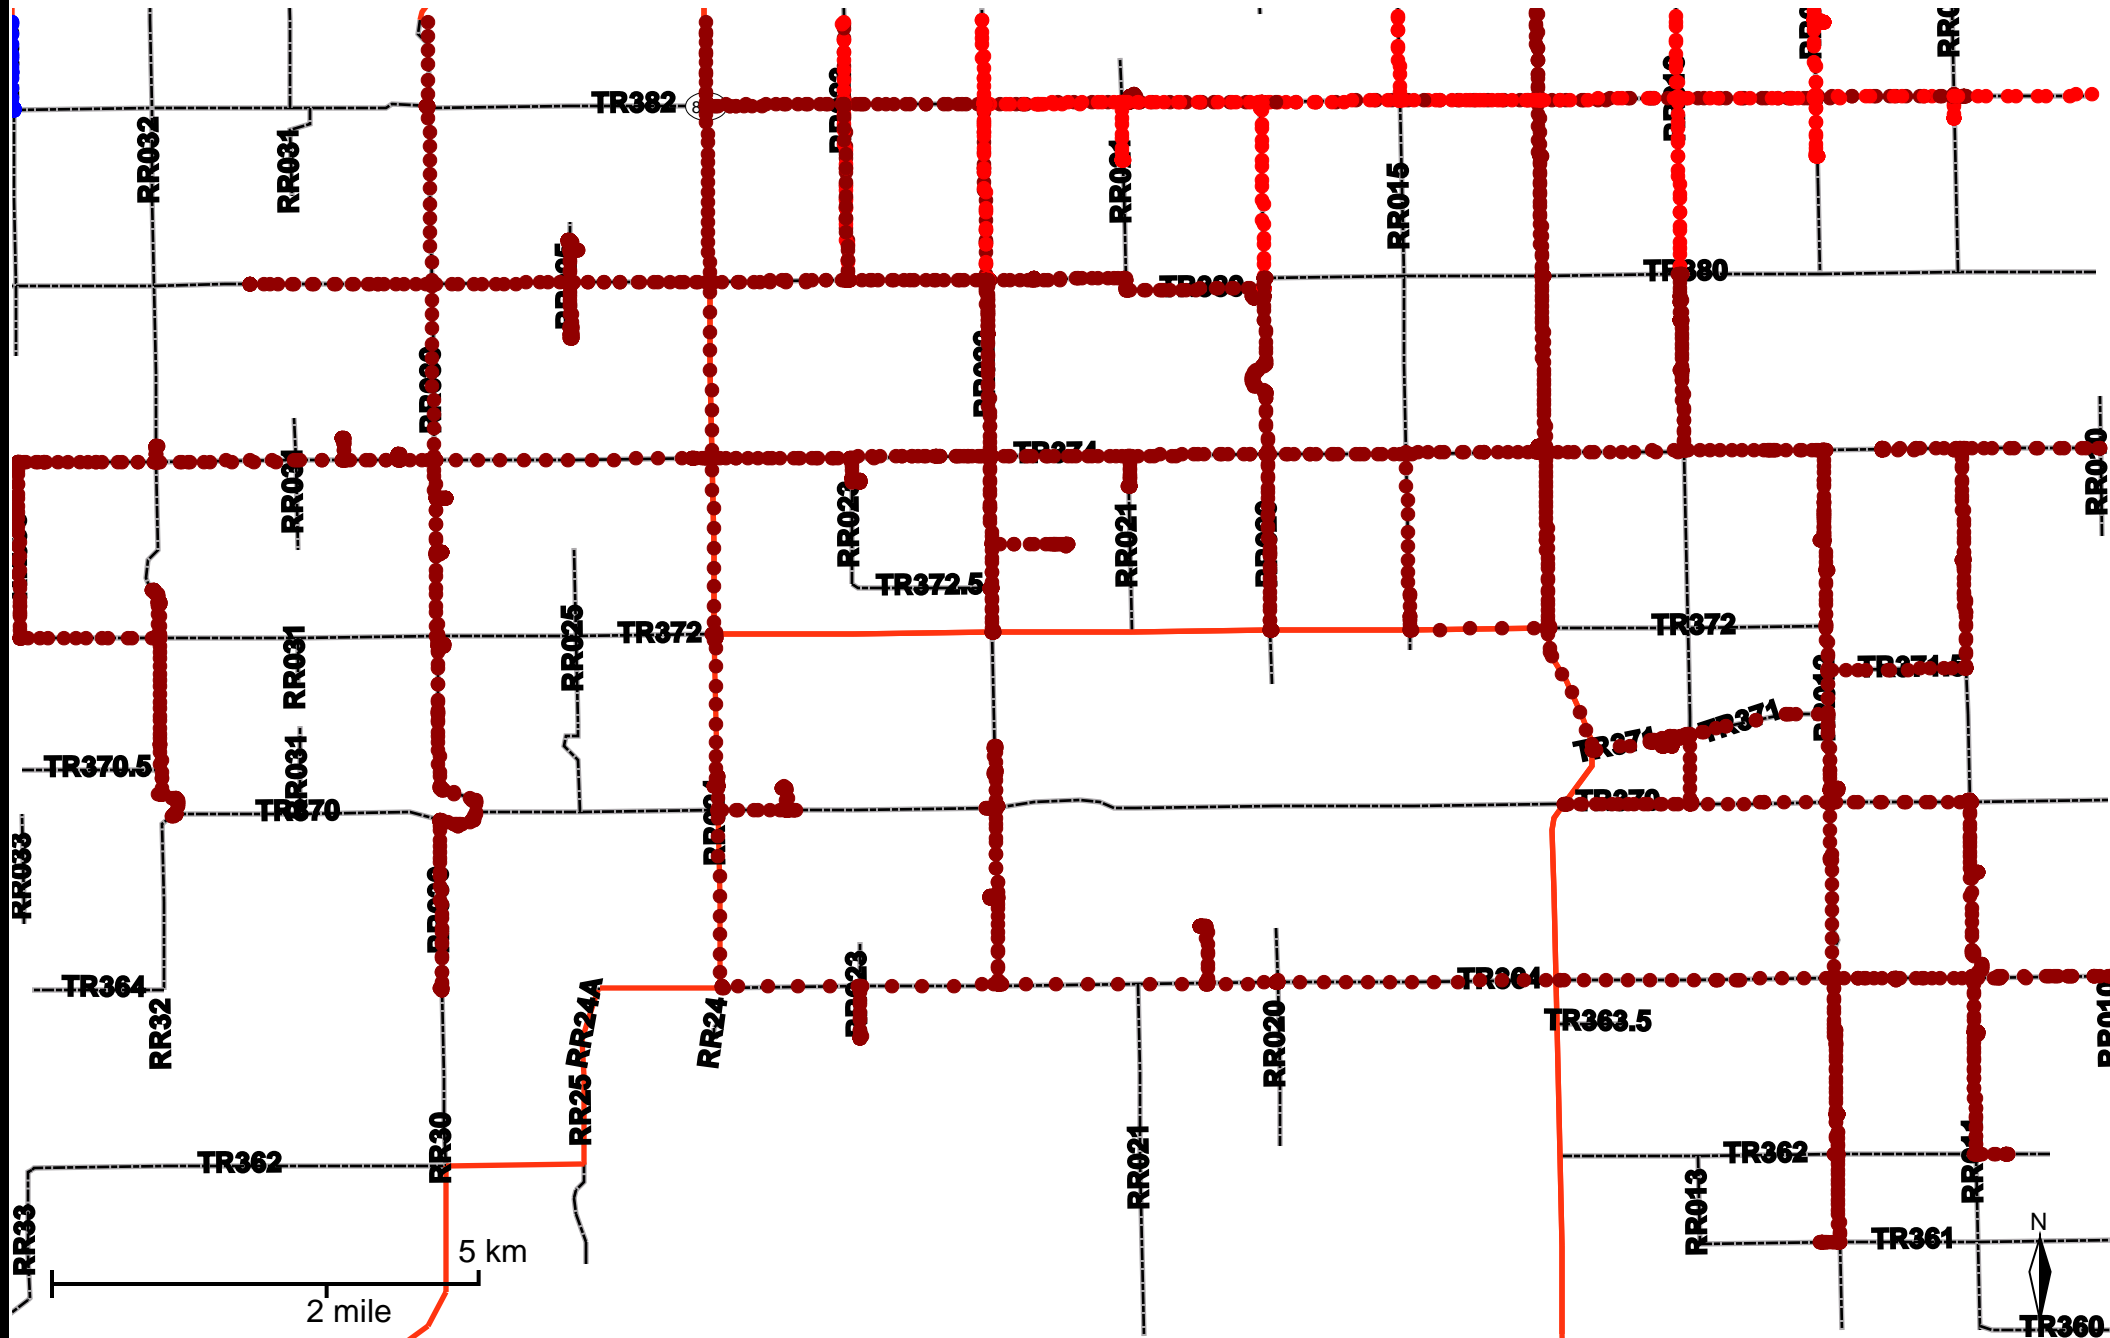

Grader Activity Weekly Report

From Date: 2020-01-20
To Date: 2020-01-26
Electoral Division: 1
Total Distance(km): 458.9
Total Time(h): 21.5
Speed Threshold(km/h): 45