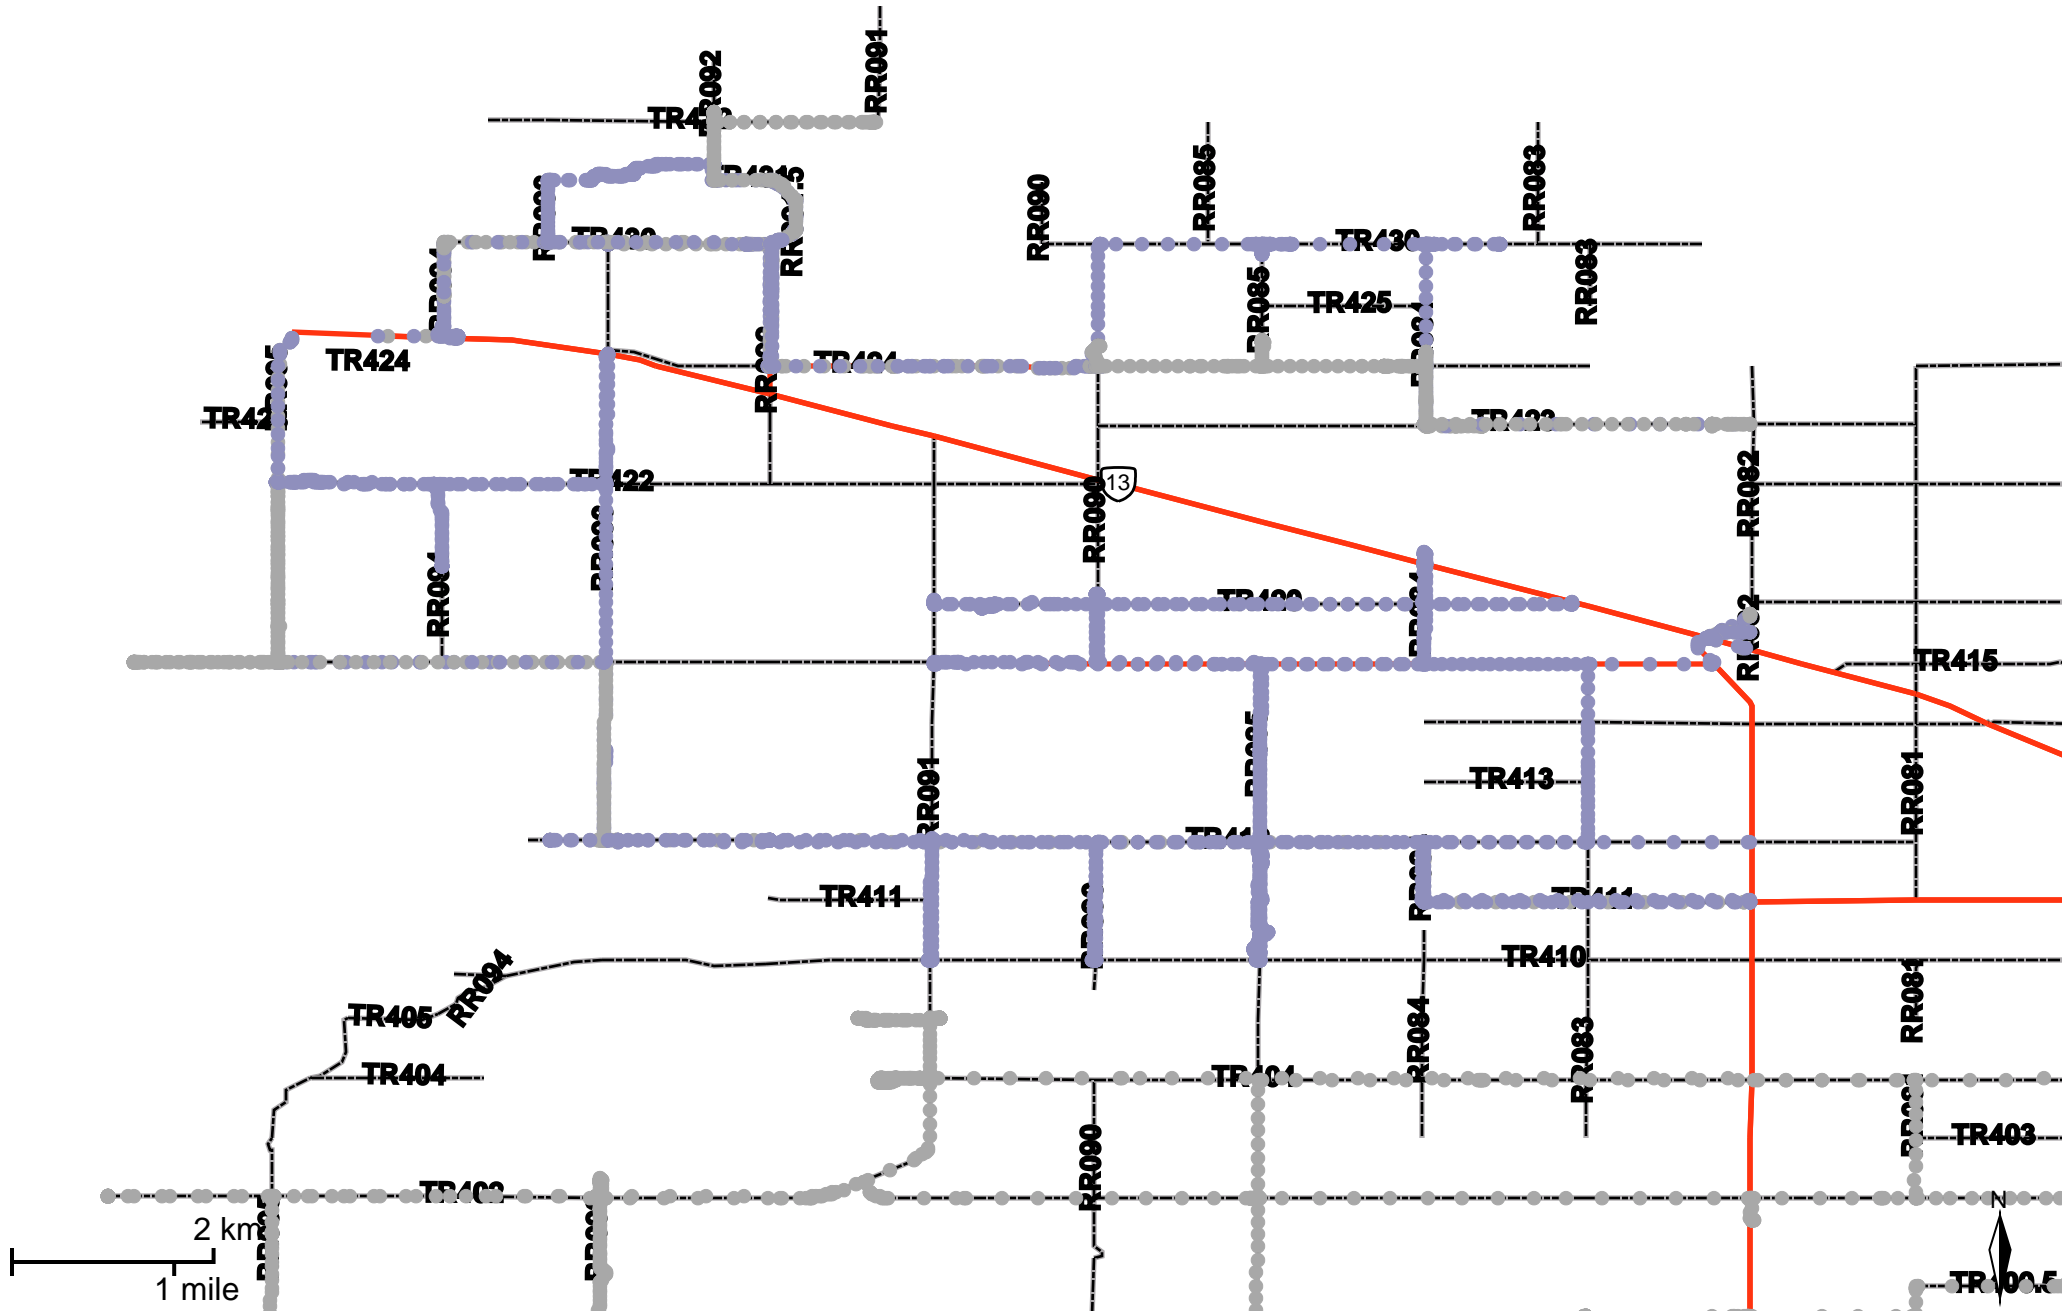

Grader Activity Weekly Report

From Date: 2020-01-13
To Date: 2020-01-19
Electoral Division: 7
Total Distance(km): 416.9
Total Time(h): 23.2
Speed Threshold(km/h): 45