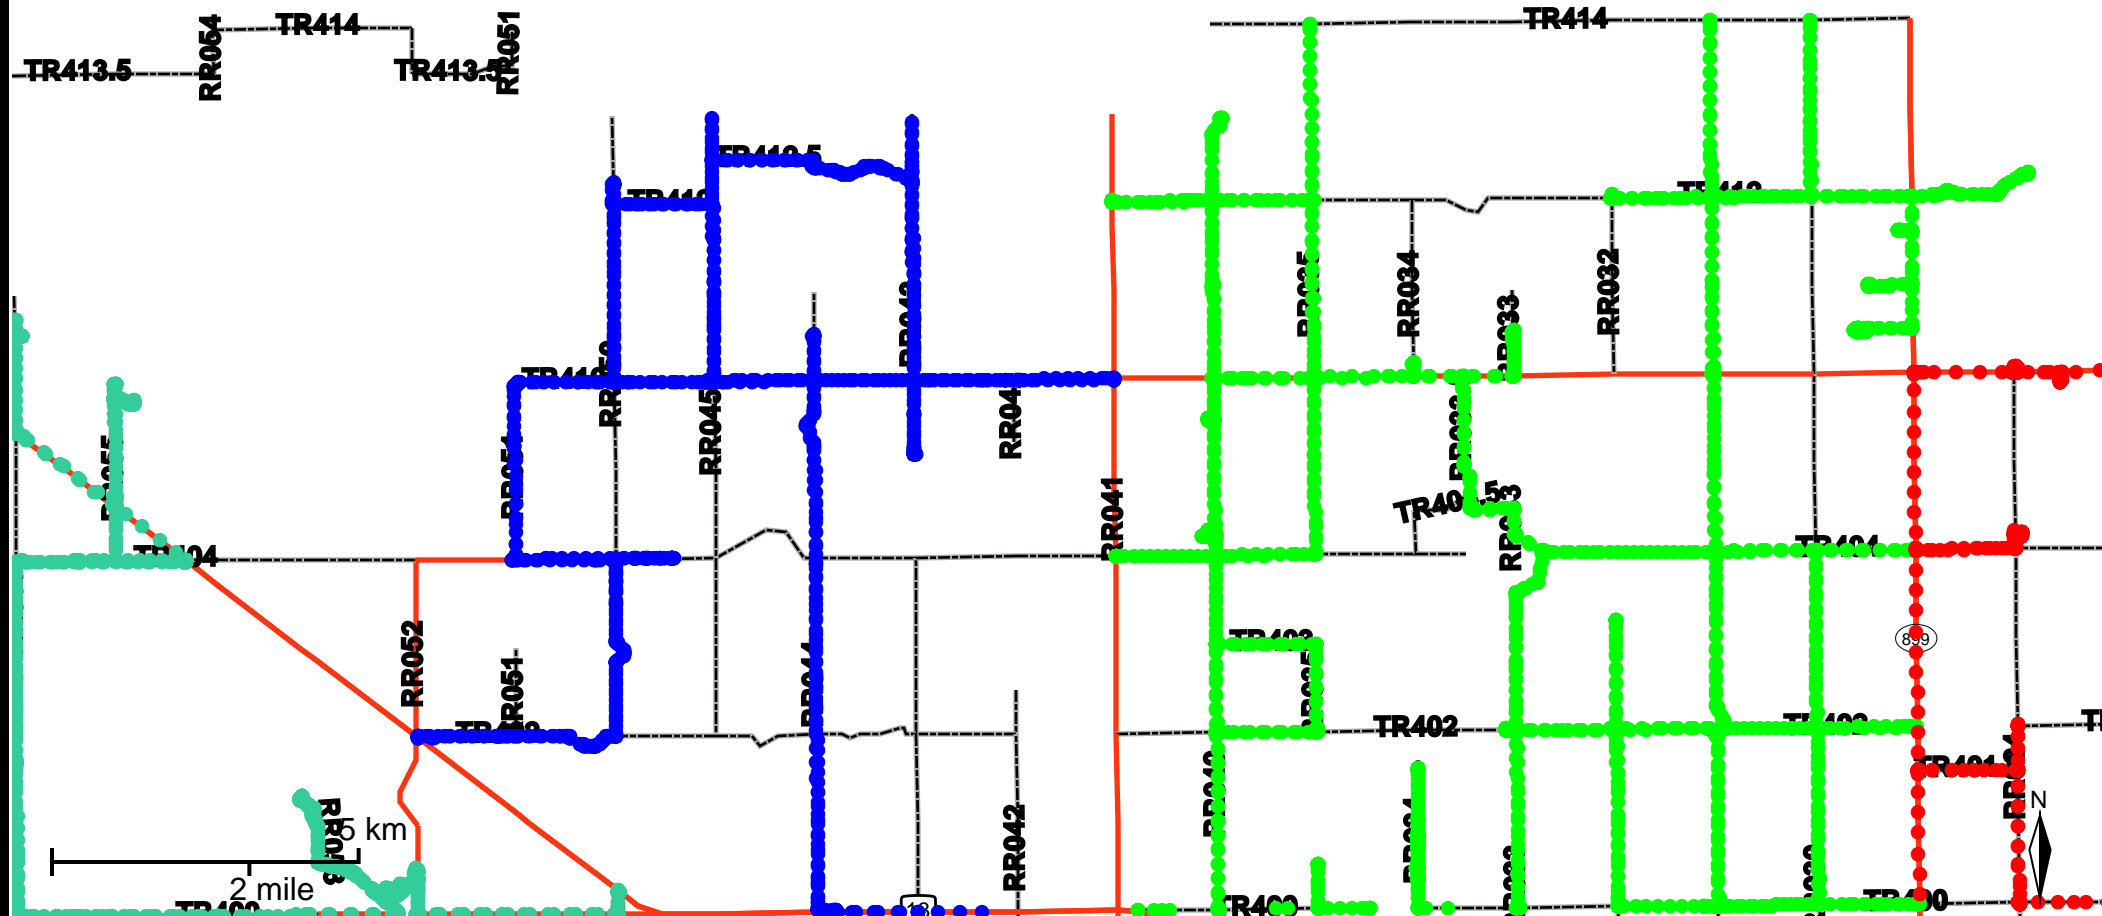

Grader Activity Weekly Report

From Date: 2020-01-13
To Date: 2020-01-19
Electoral Division: 4
Total Distance(km): 475.5
Total Time(h): 23.3
Speed Threshold(km/h): 45