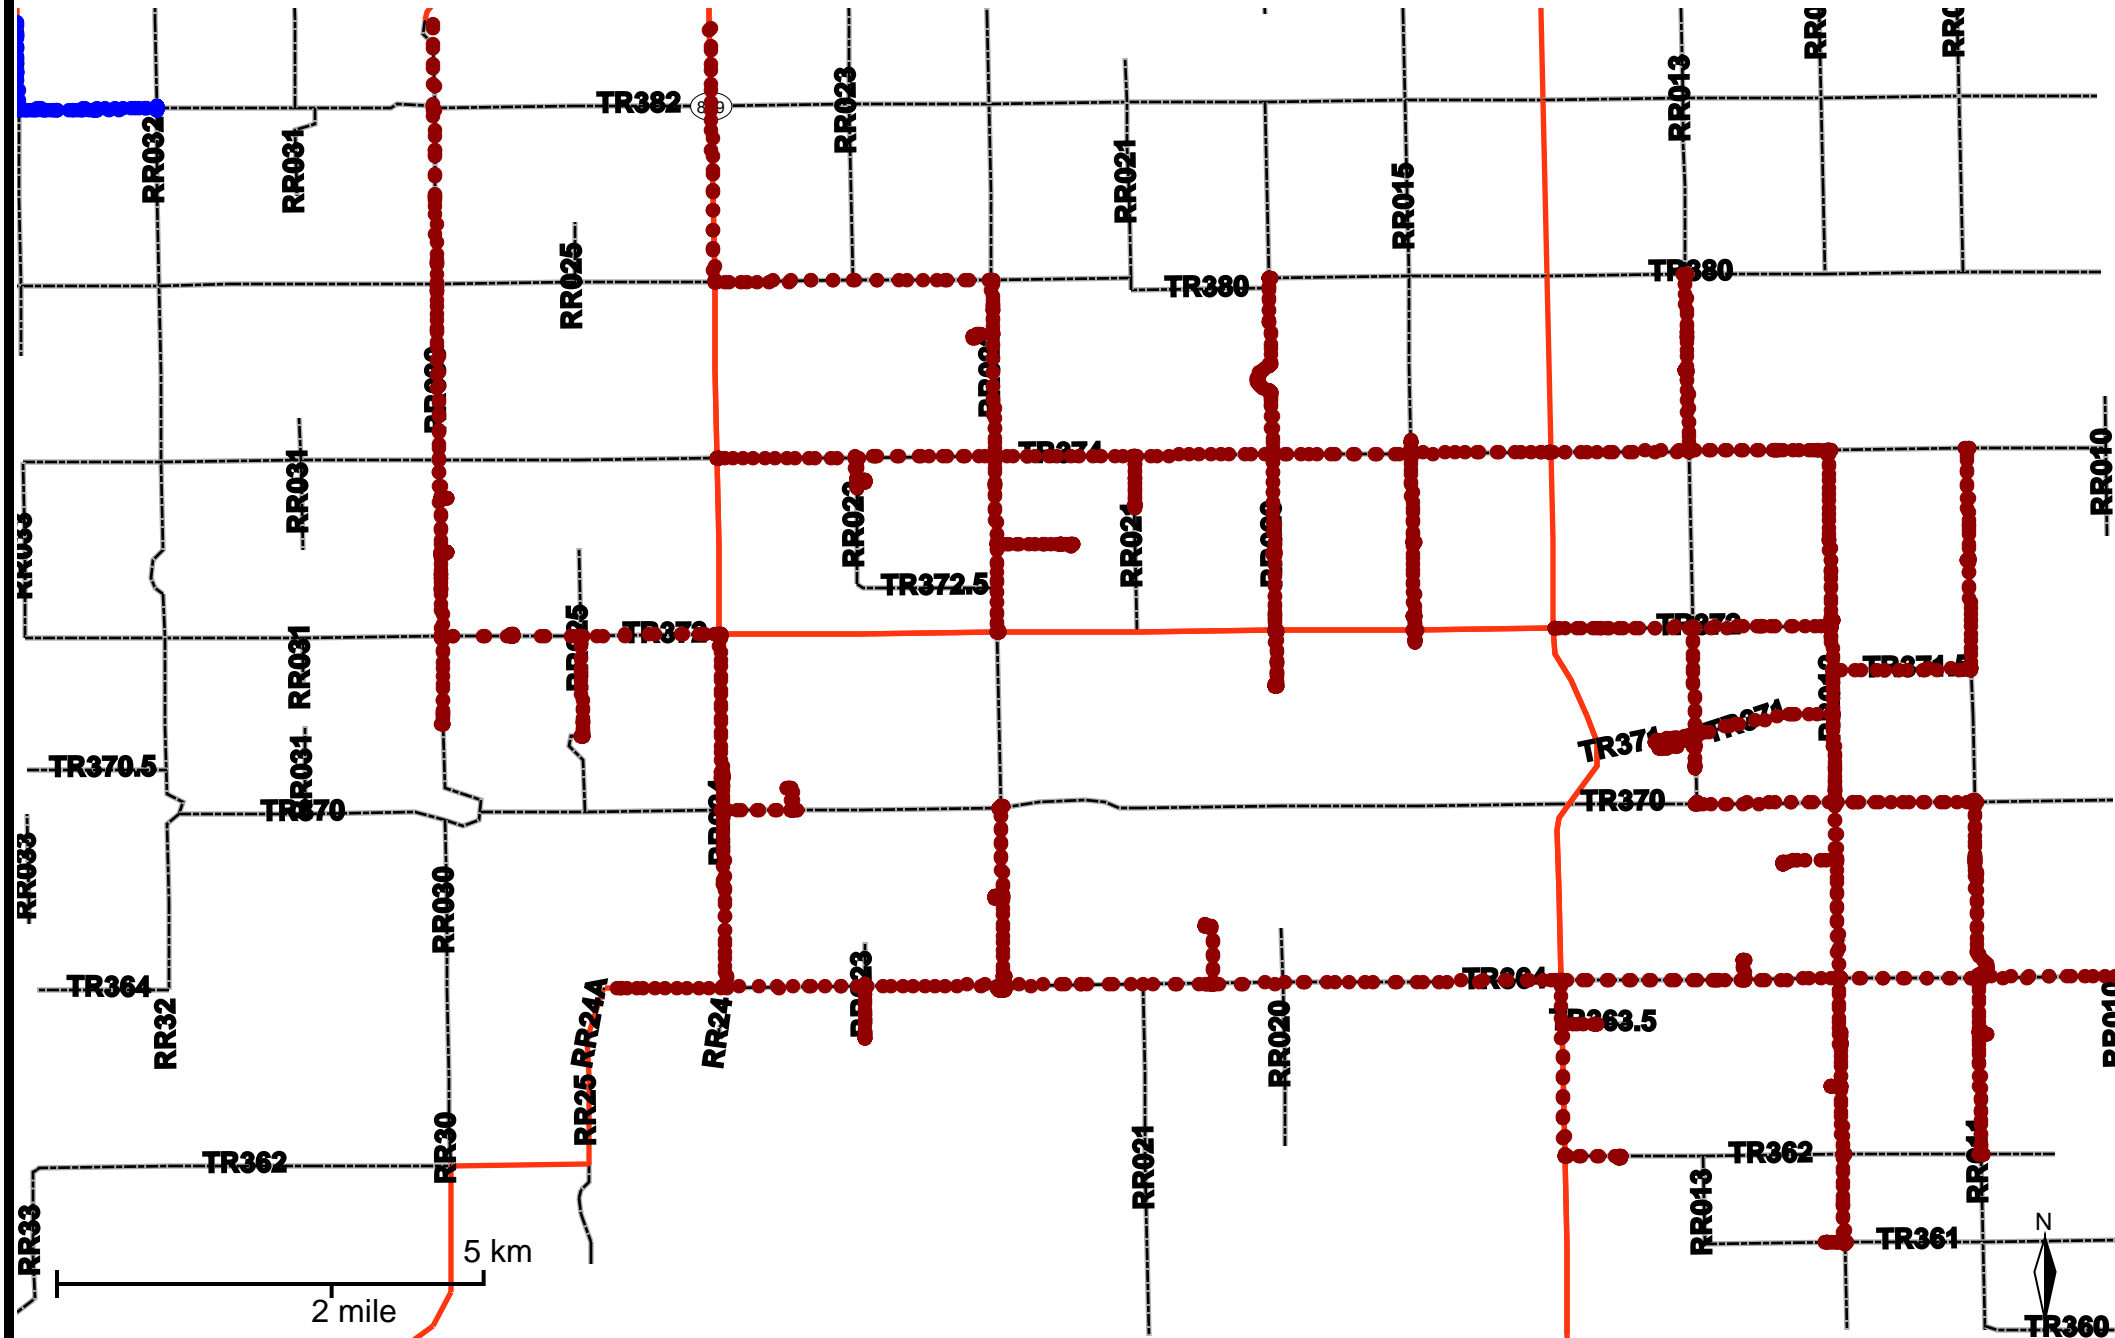

# Grader Activity Weekly Report

From Date: 2020-01-13  
To Date: 2020-01-19  
Electoral Division: 1  
Total Distance(km): 296.3  
Total Time(h): 15.1  
Speed Threshold(km/h): 45