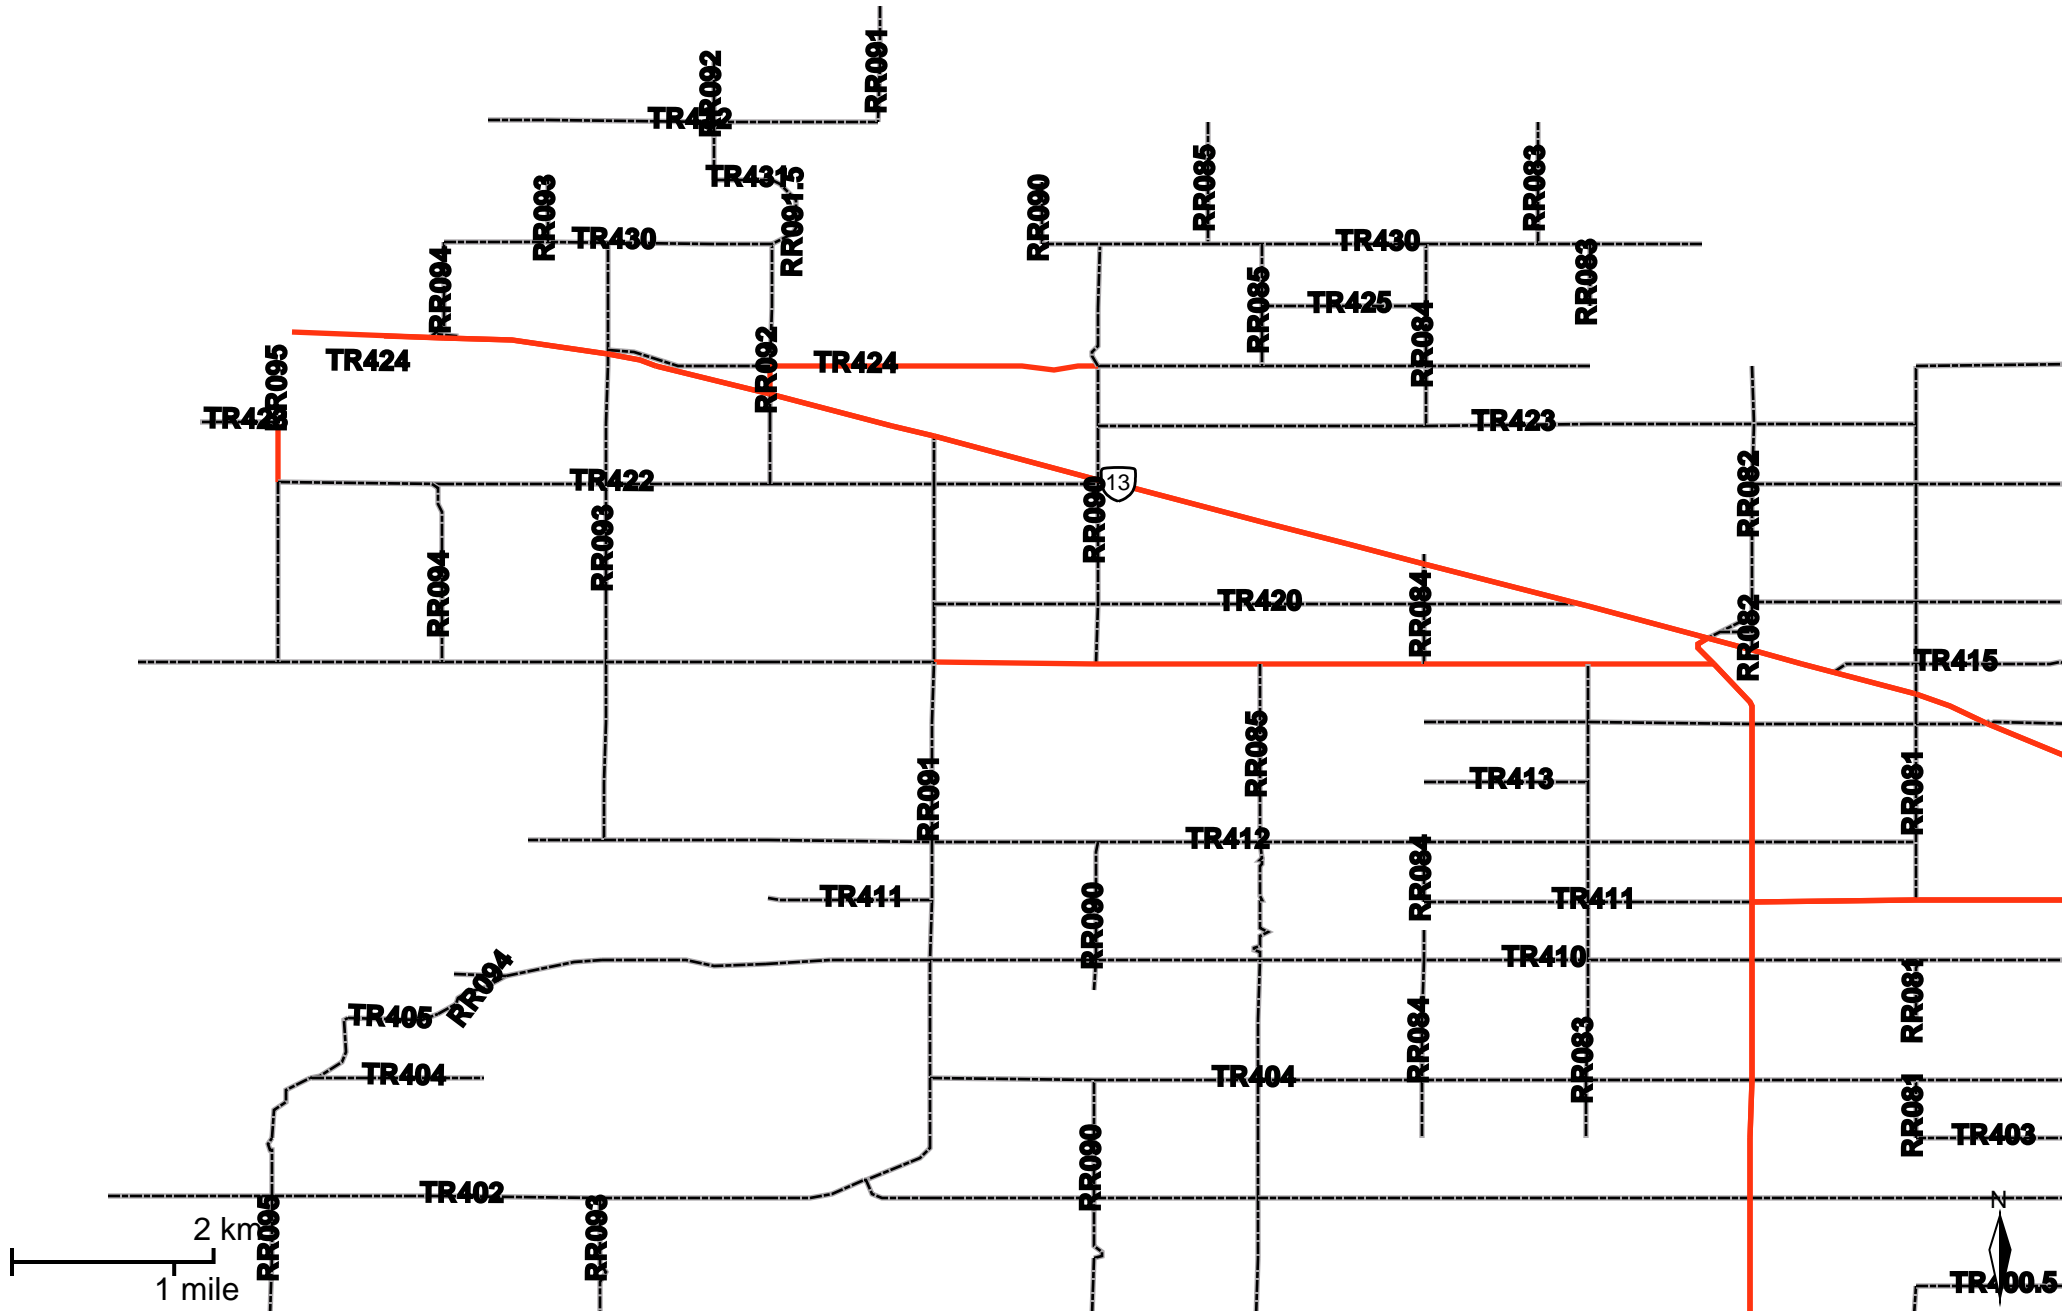

Grader Activity Weekly Report

From Date: 2019-12-30
To Date: 2020-01-05
Electoral Division: 7
Total Distance(km): 0
Total Time(h): 0
Speed Threshold(km/h): 45