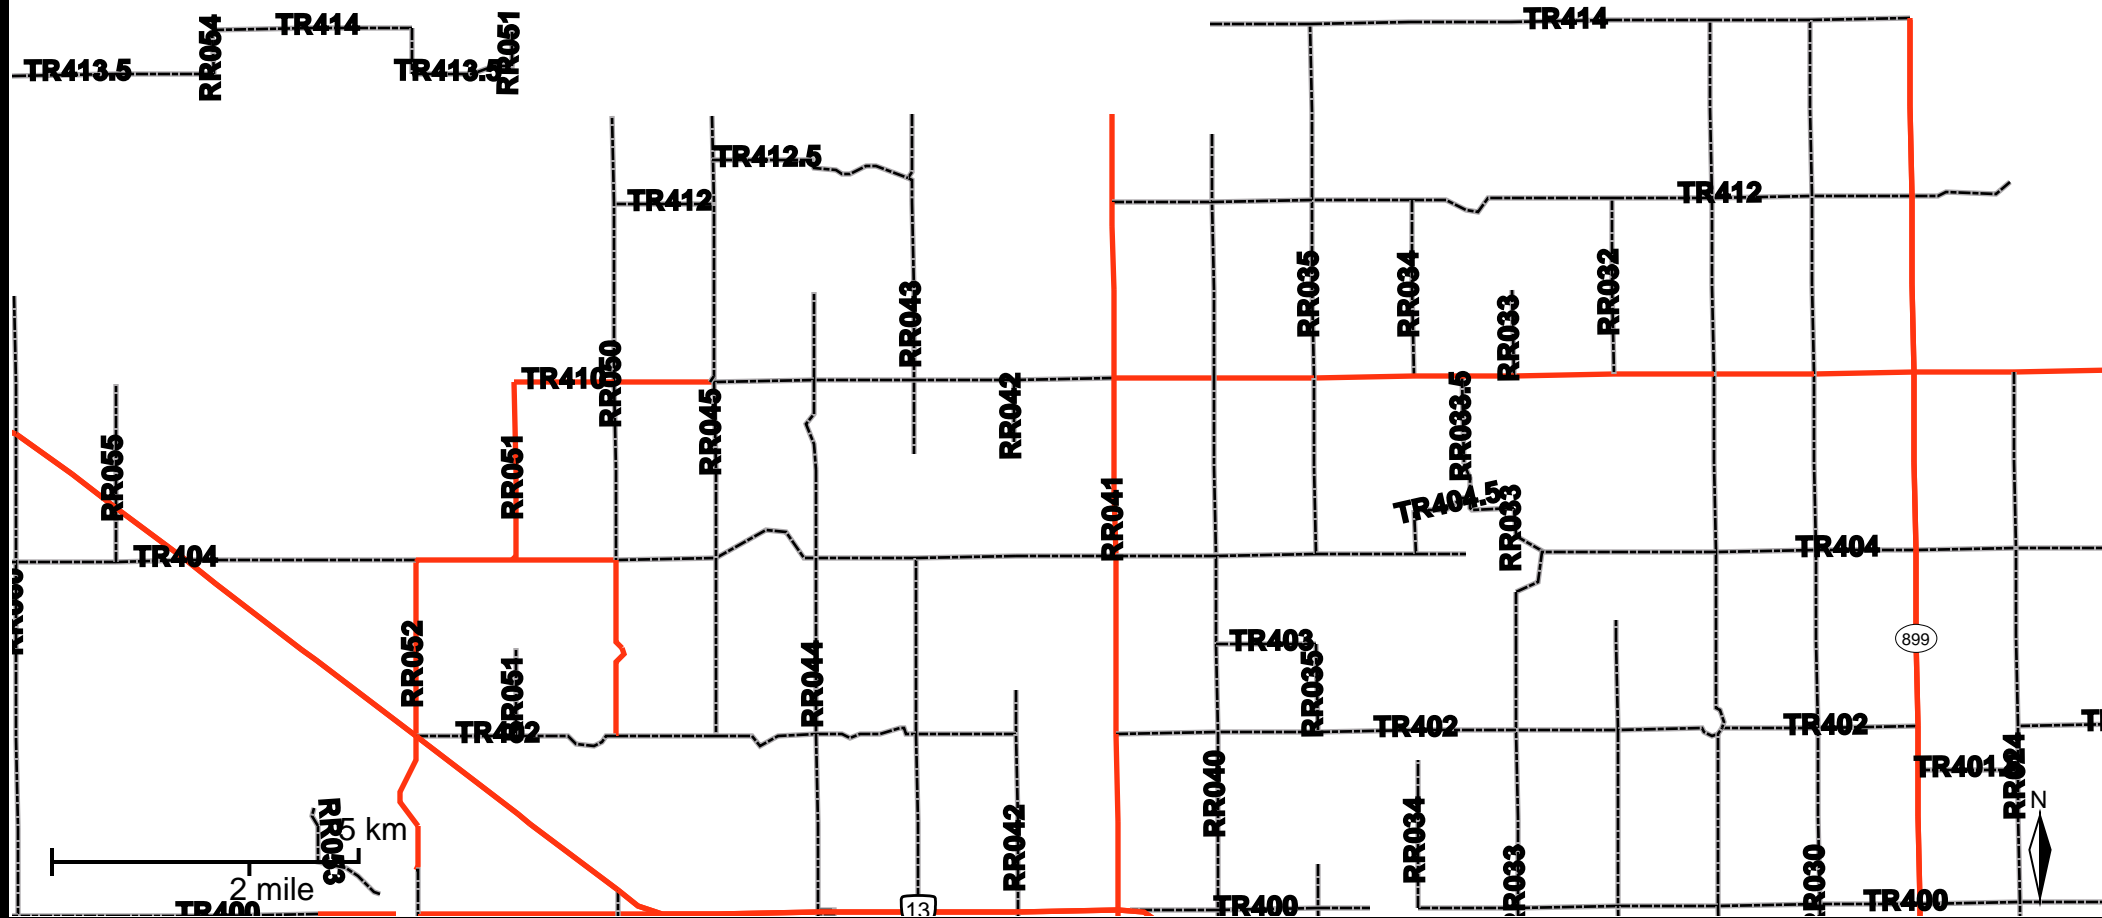

Grader Activity Weekly Report

From Date: 2019-12-30
To Date: 2020-01-05
Electoral Division: 4
Total Distance(km): 0
Total Time(h): 0
Speed Threshold(km/h): 45