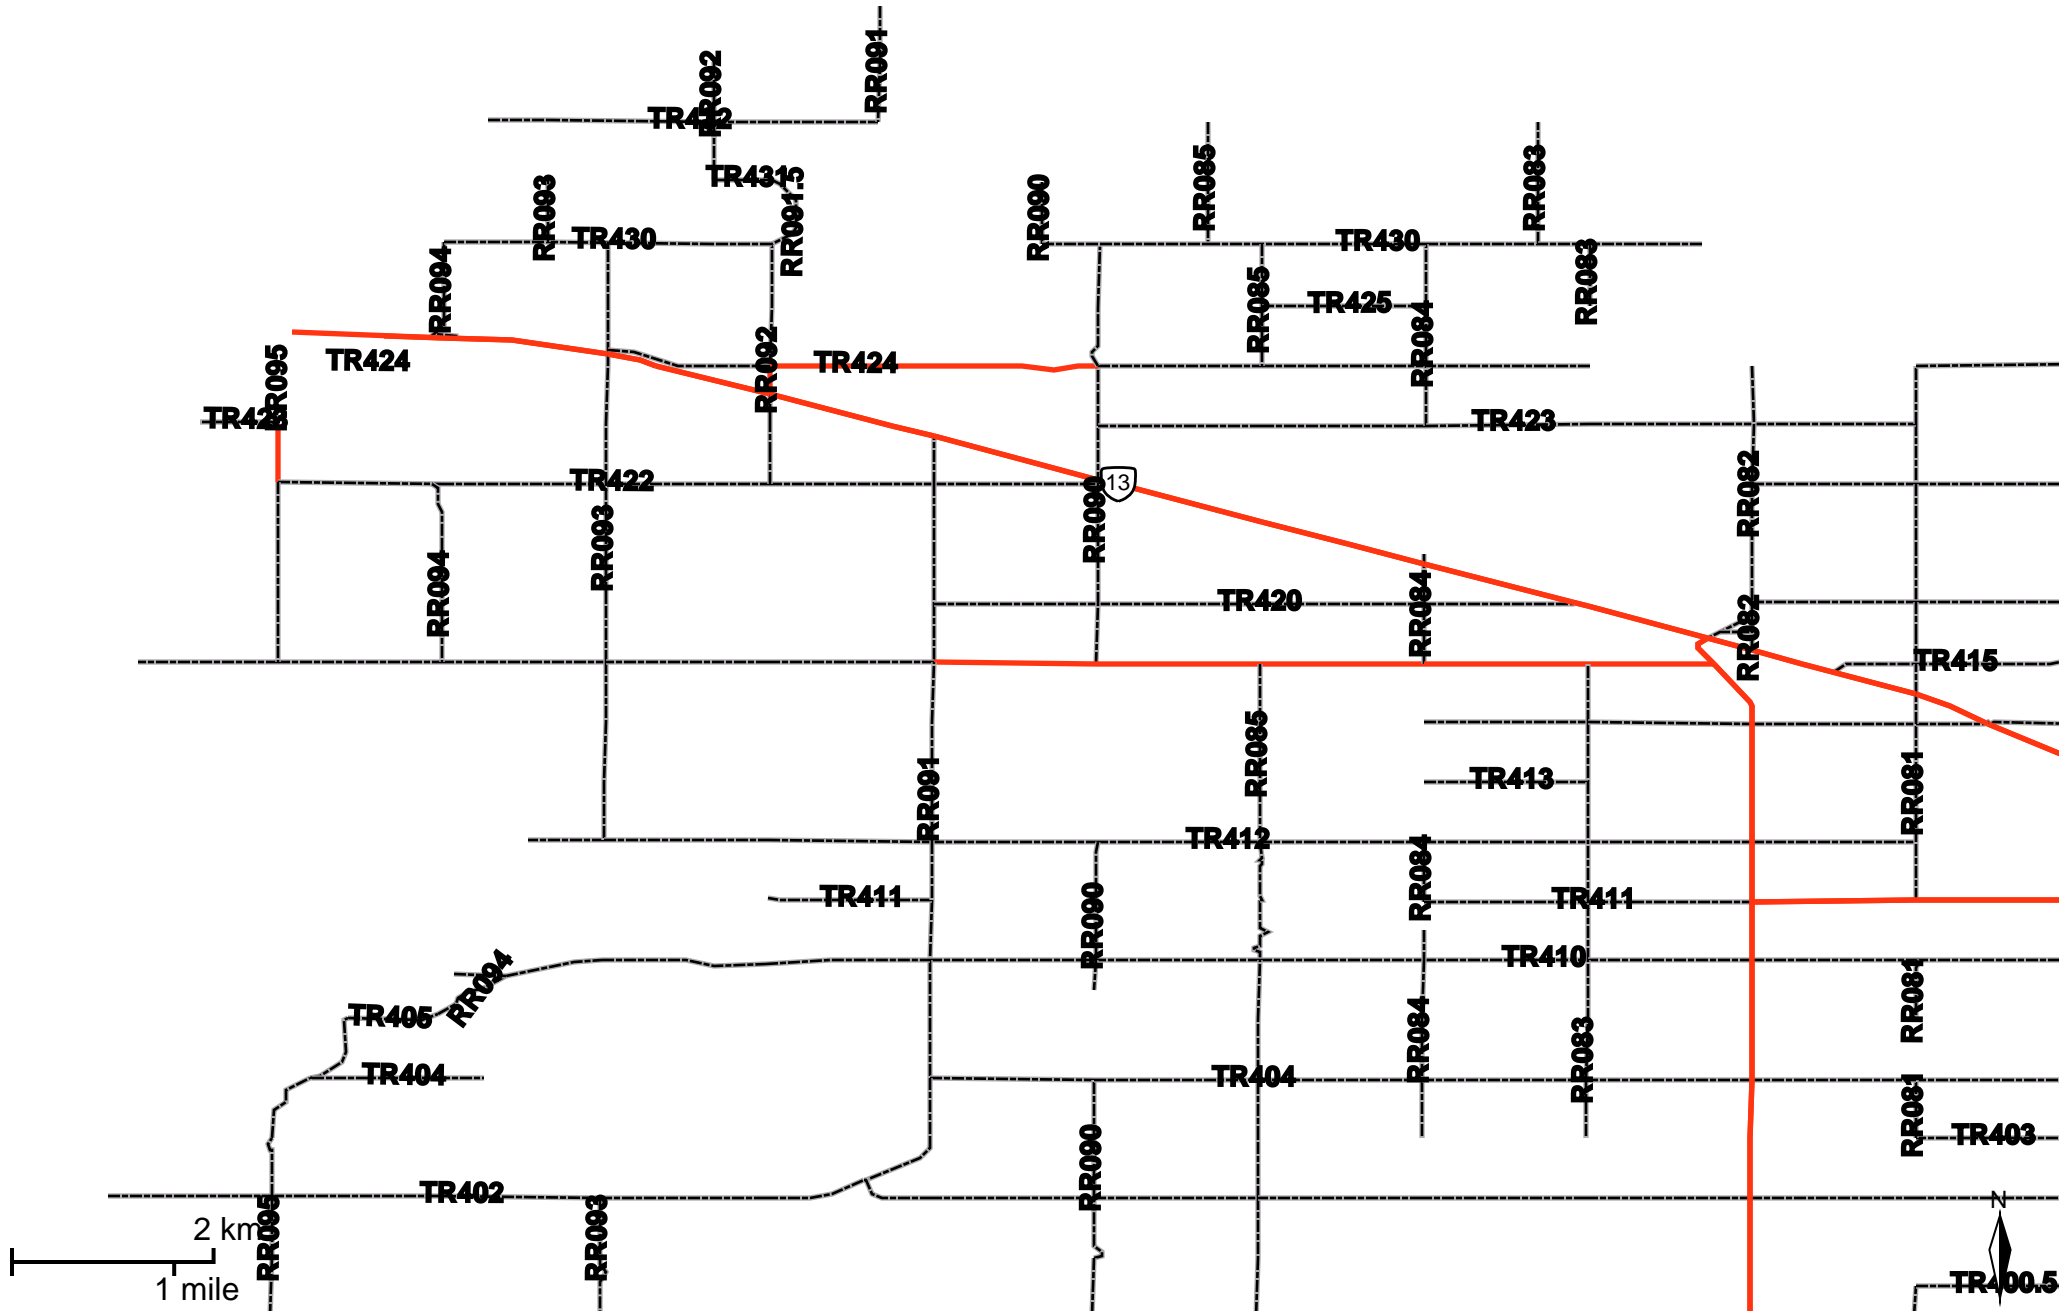

# Grader Activity Weekly Report

2 km  
1 mile

From Date: 2019-12-23  
To Date: 2019-12-29  
Electoral Division: 7  
Total Distance(km): 0  
Total Time(h): 0  
Speed Threshold(km/h): 45