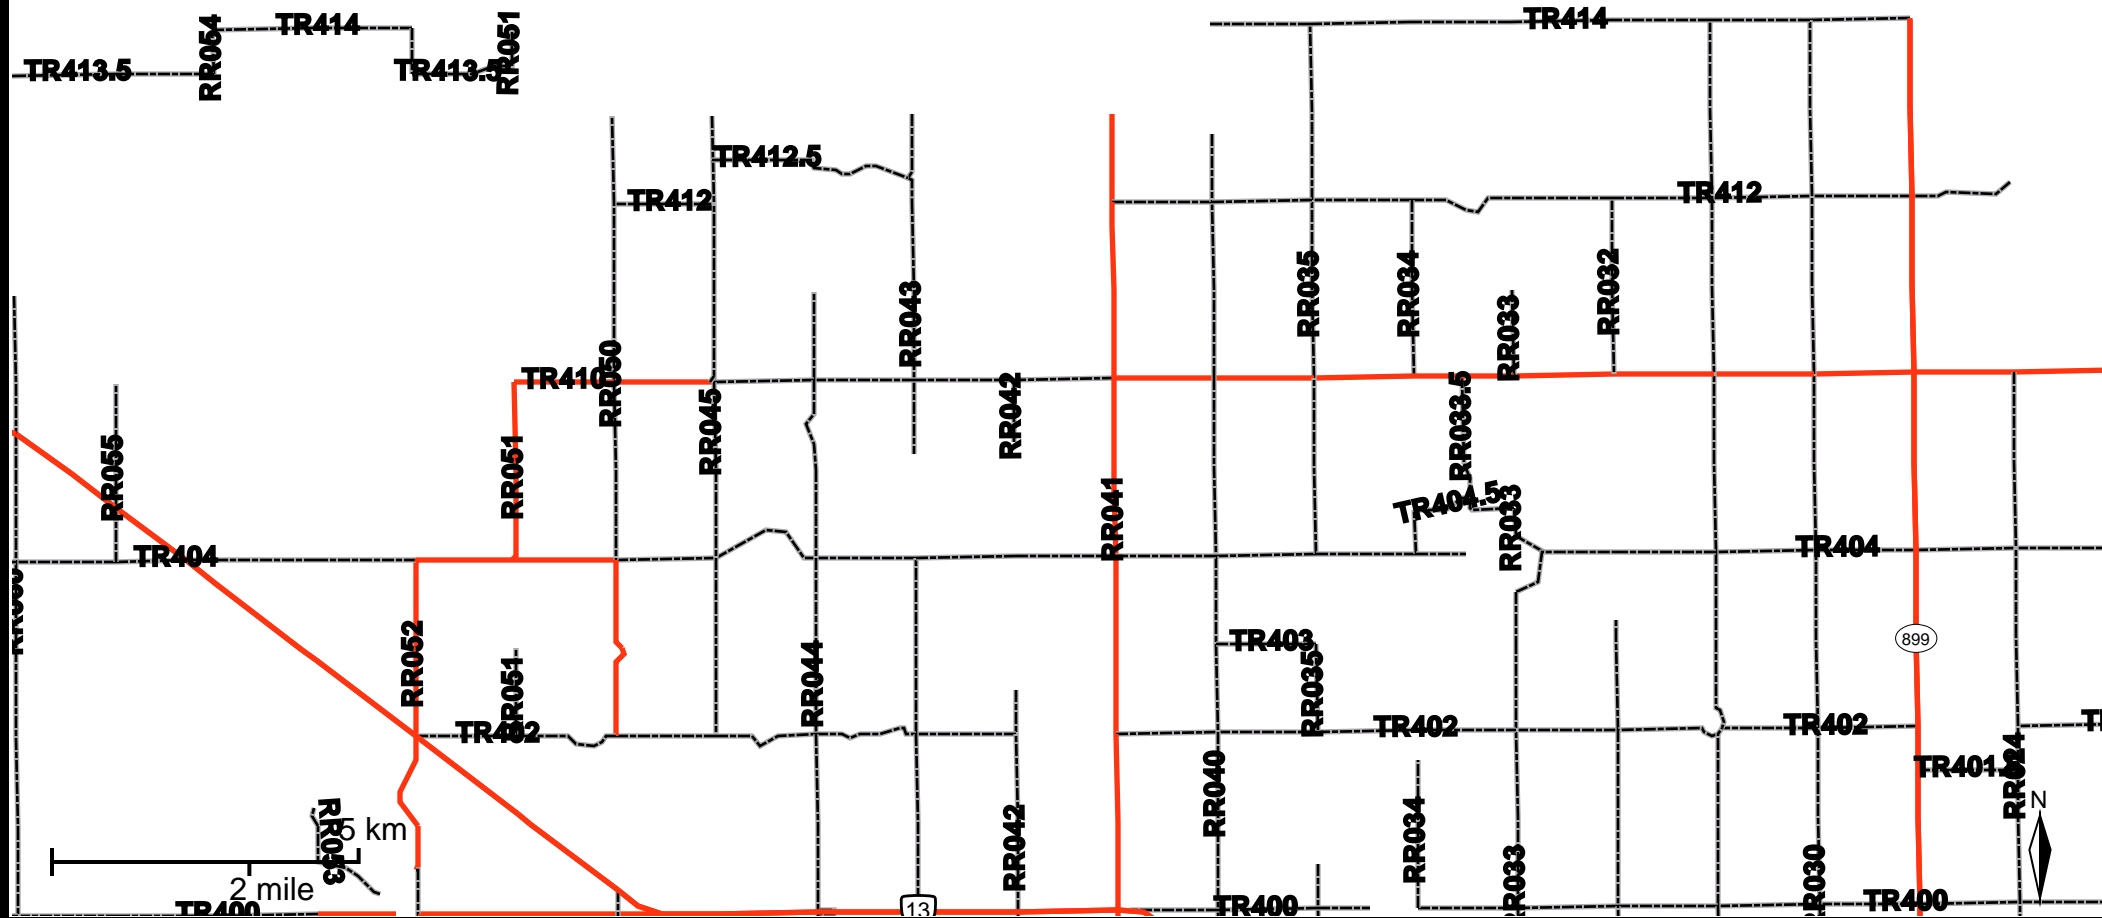

# Grader Activity Weekly Report

From Date: 2019-12-23  
To Date: 2019-12-29  
Electoral Division: 4  
Total Distance(km): 0  
Total Time(h): 0  
Speed Threshold(km/h): 45