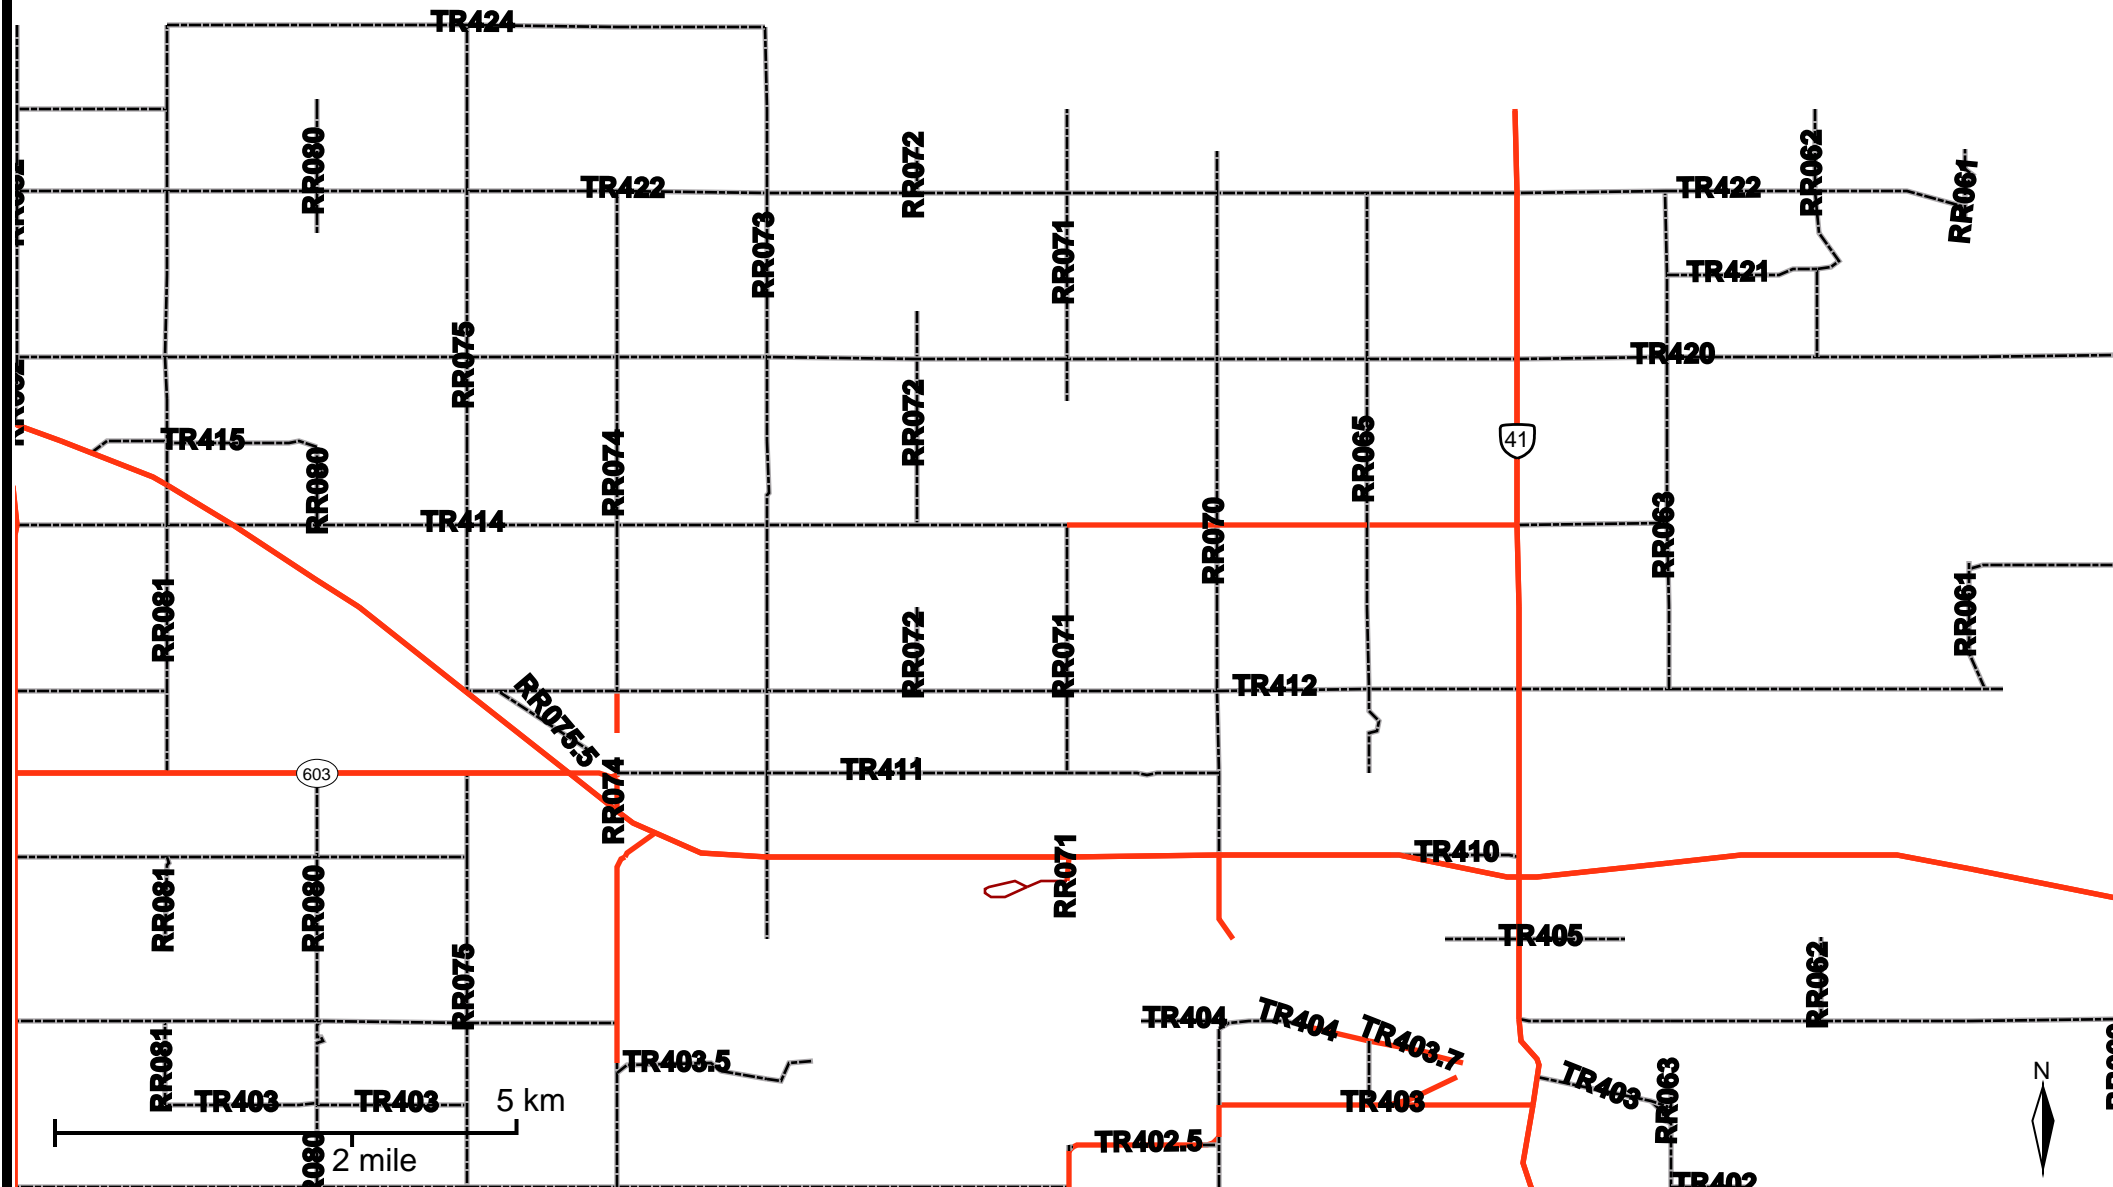

Grader Activity Weekly Report

From Date: 2019-12-16
To Date: 2019-12-22
Electoral Division: 6
Total Distance(km): 0
Total Time(h): 0
Speed Threshold(km/h): 45