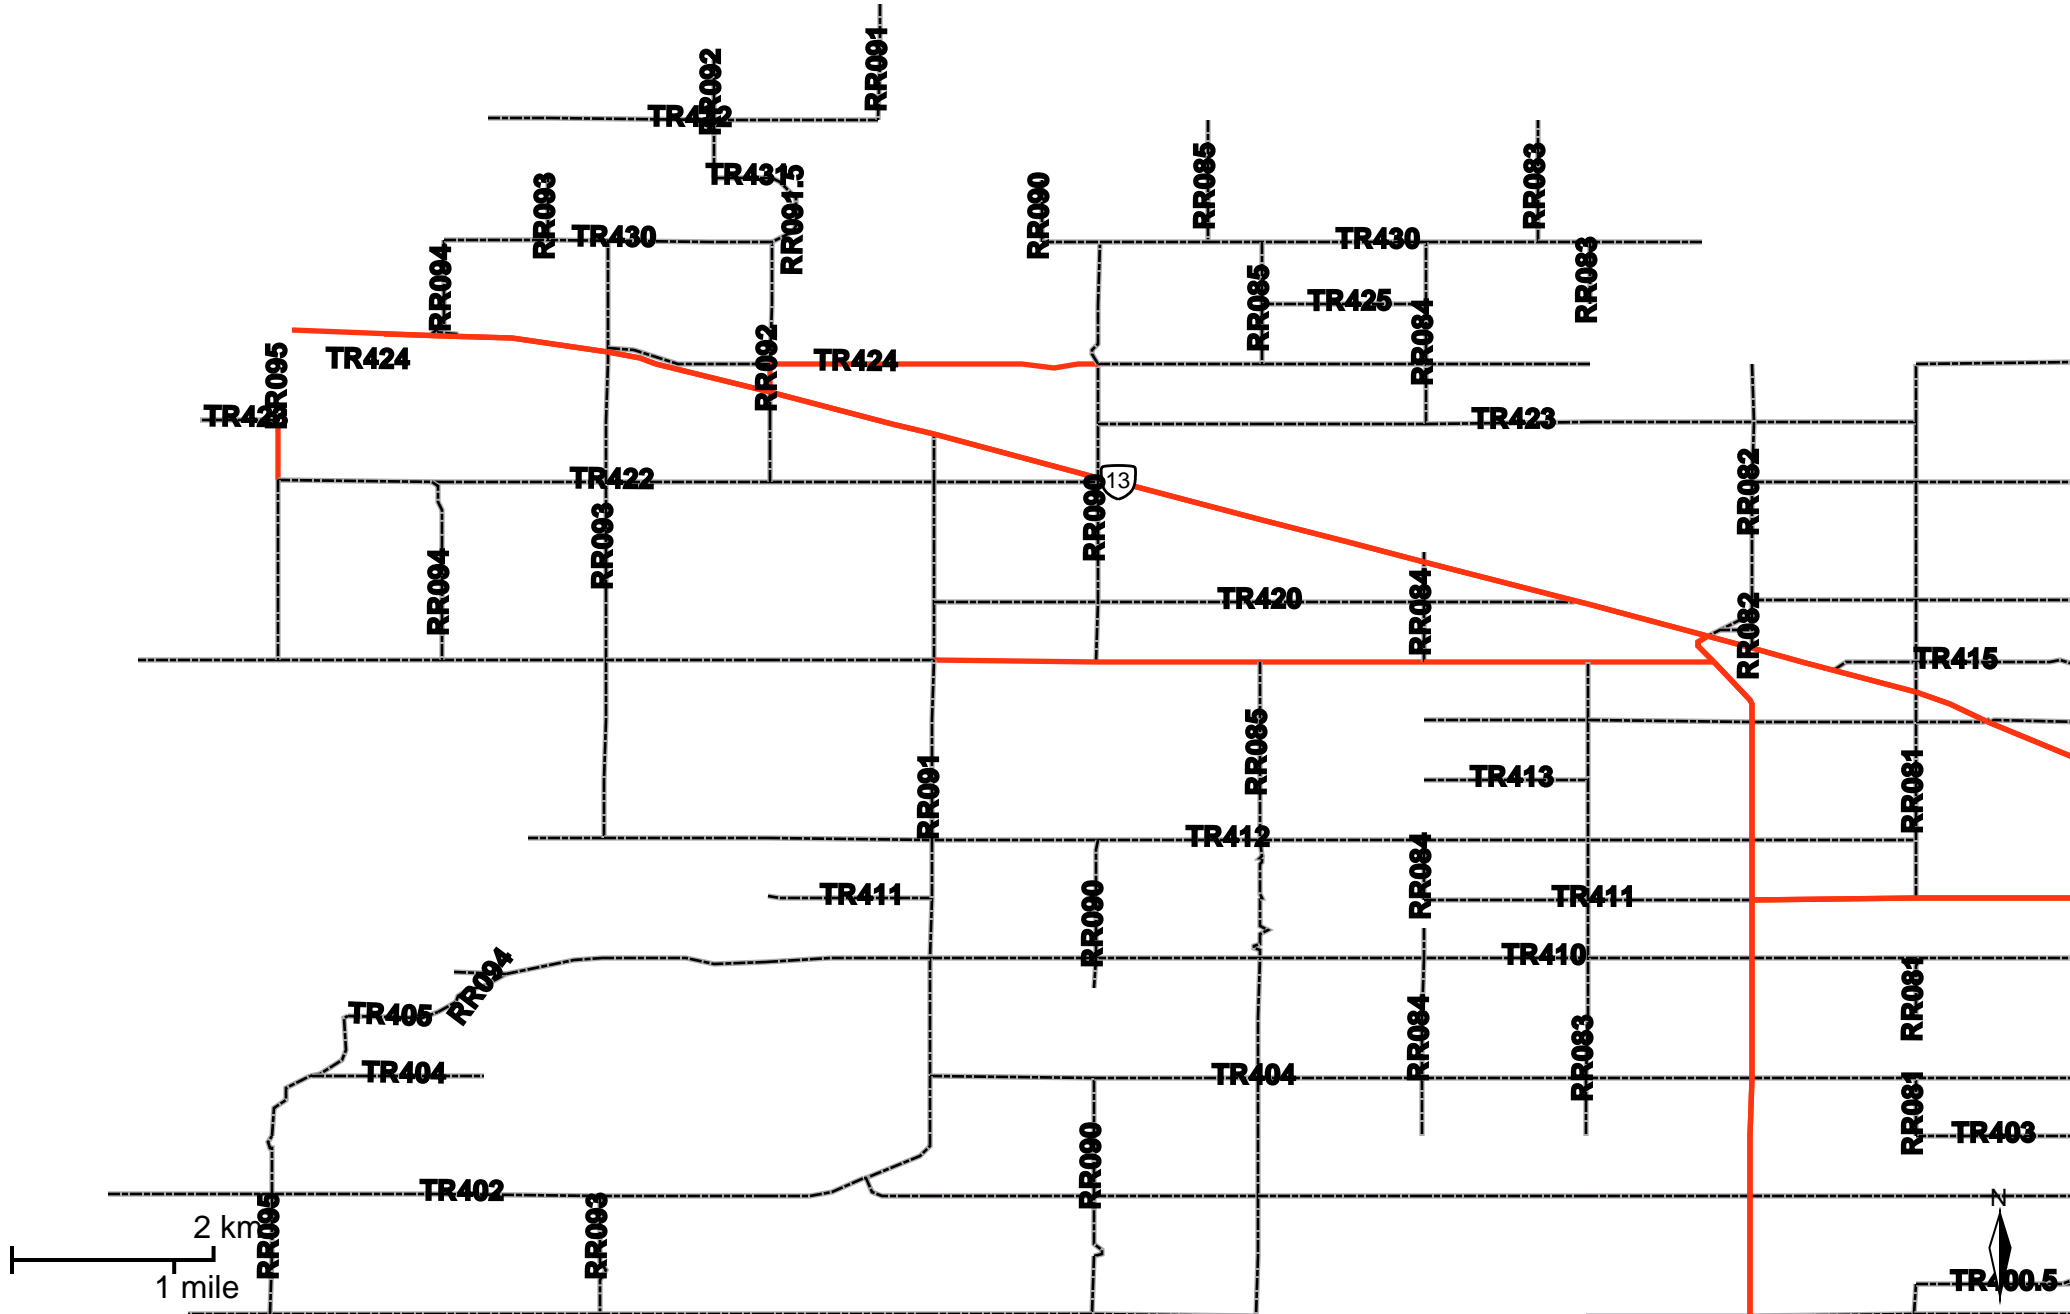

Grader Activity Weekly Report

From Date: 2019-11-25
 To Date: 2019-12-01
 Electoral Division: 7
 Total Distance(km): 0
 Total Time(h): 0
 Speed Threshold(km/h): 45