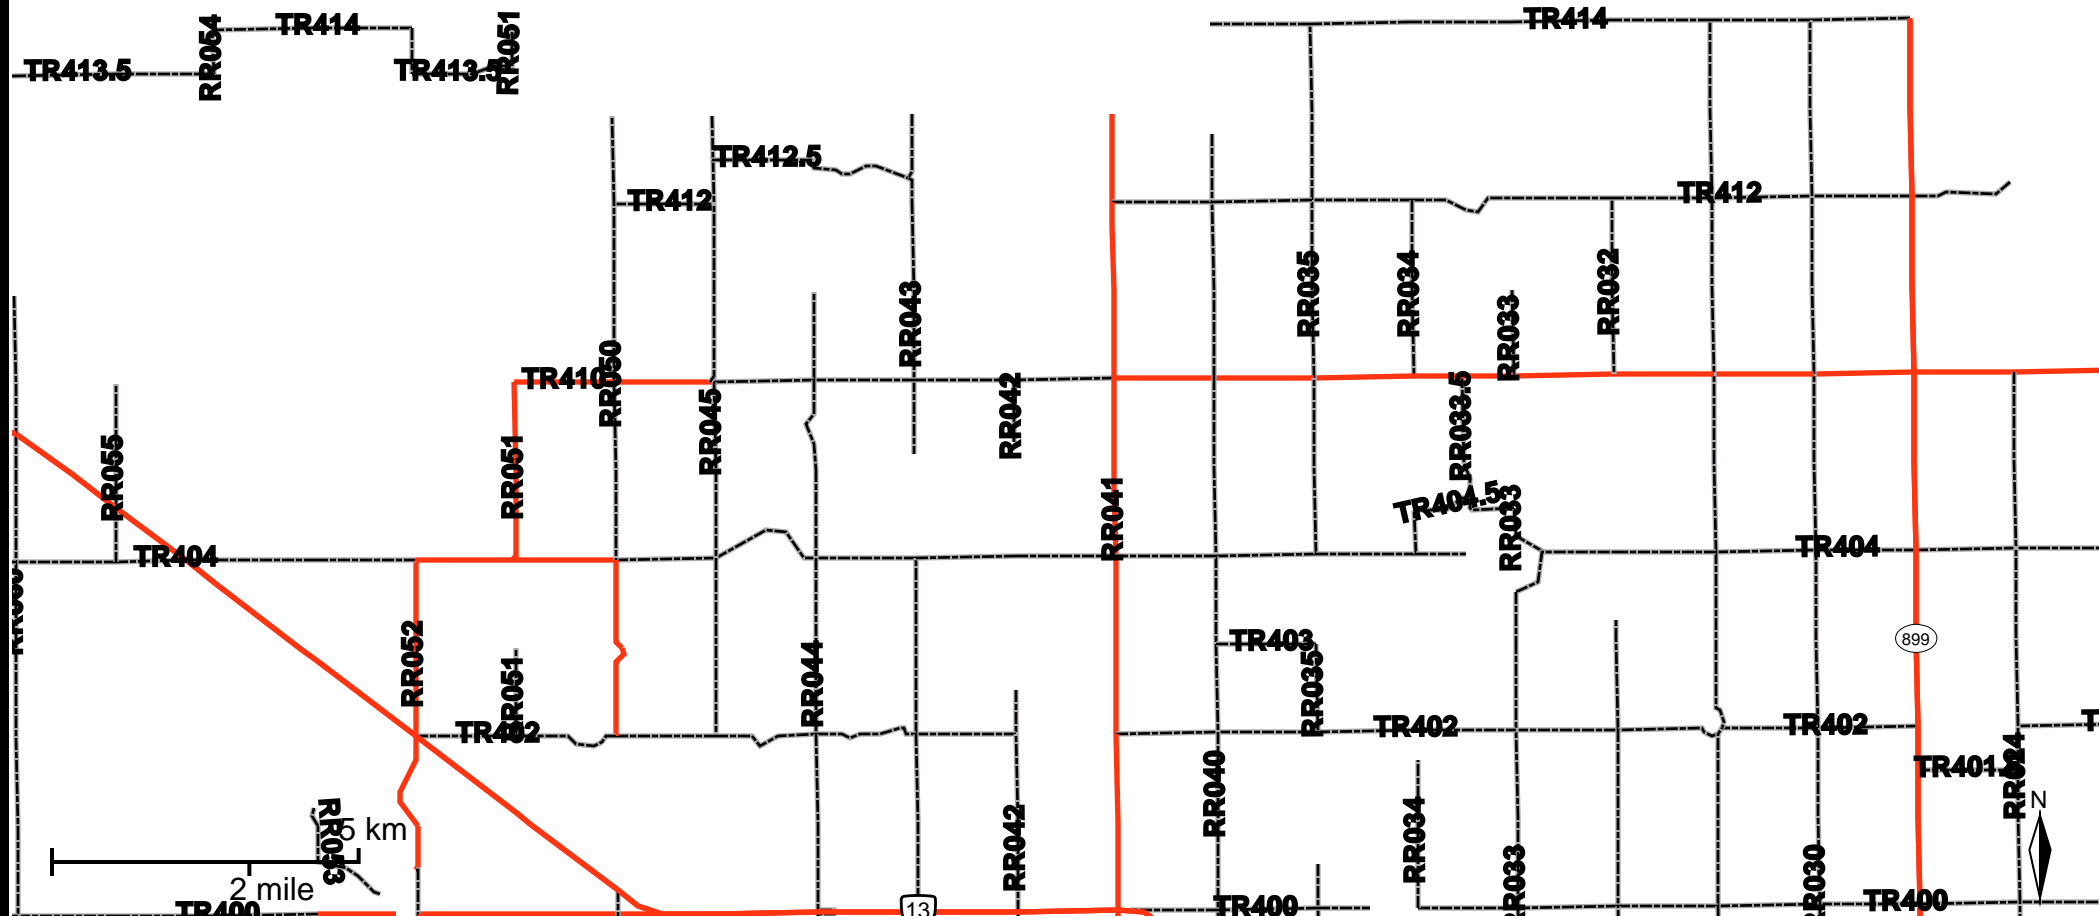

Grader Activity Weekly Report

From Date: 2019-11-25
To Date: 2019-12-01
Electoral Division: 4
Total Distance(km): 0
Total Time(h): 0
Speed Threshold(km/h): 45