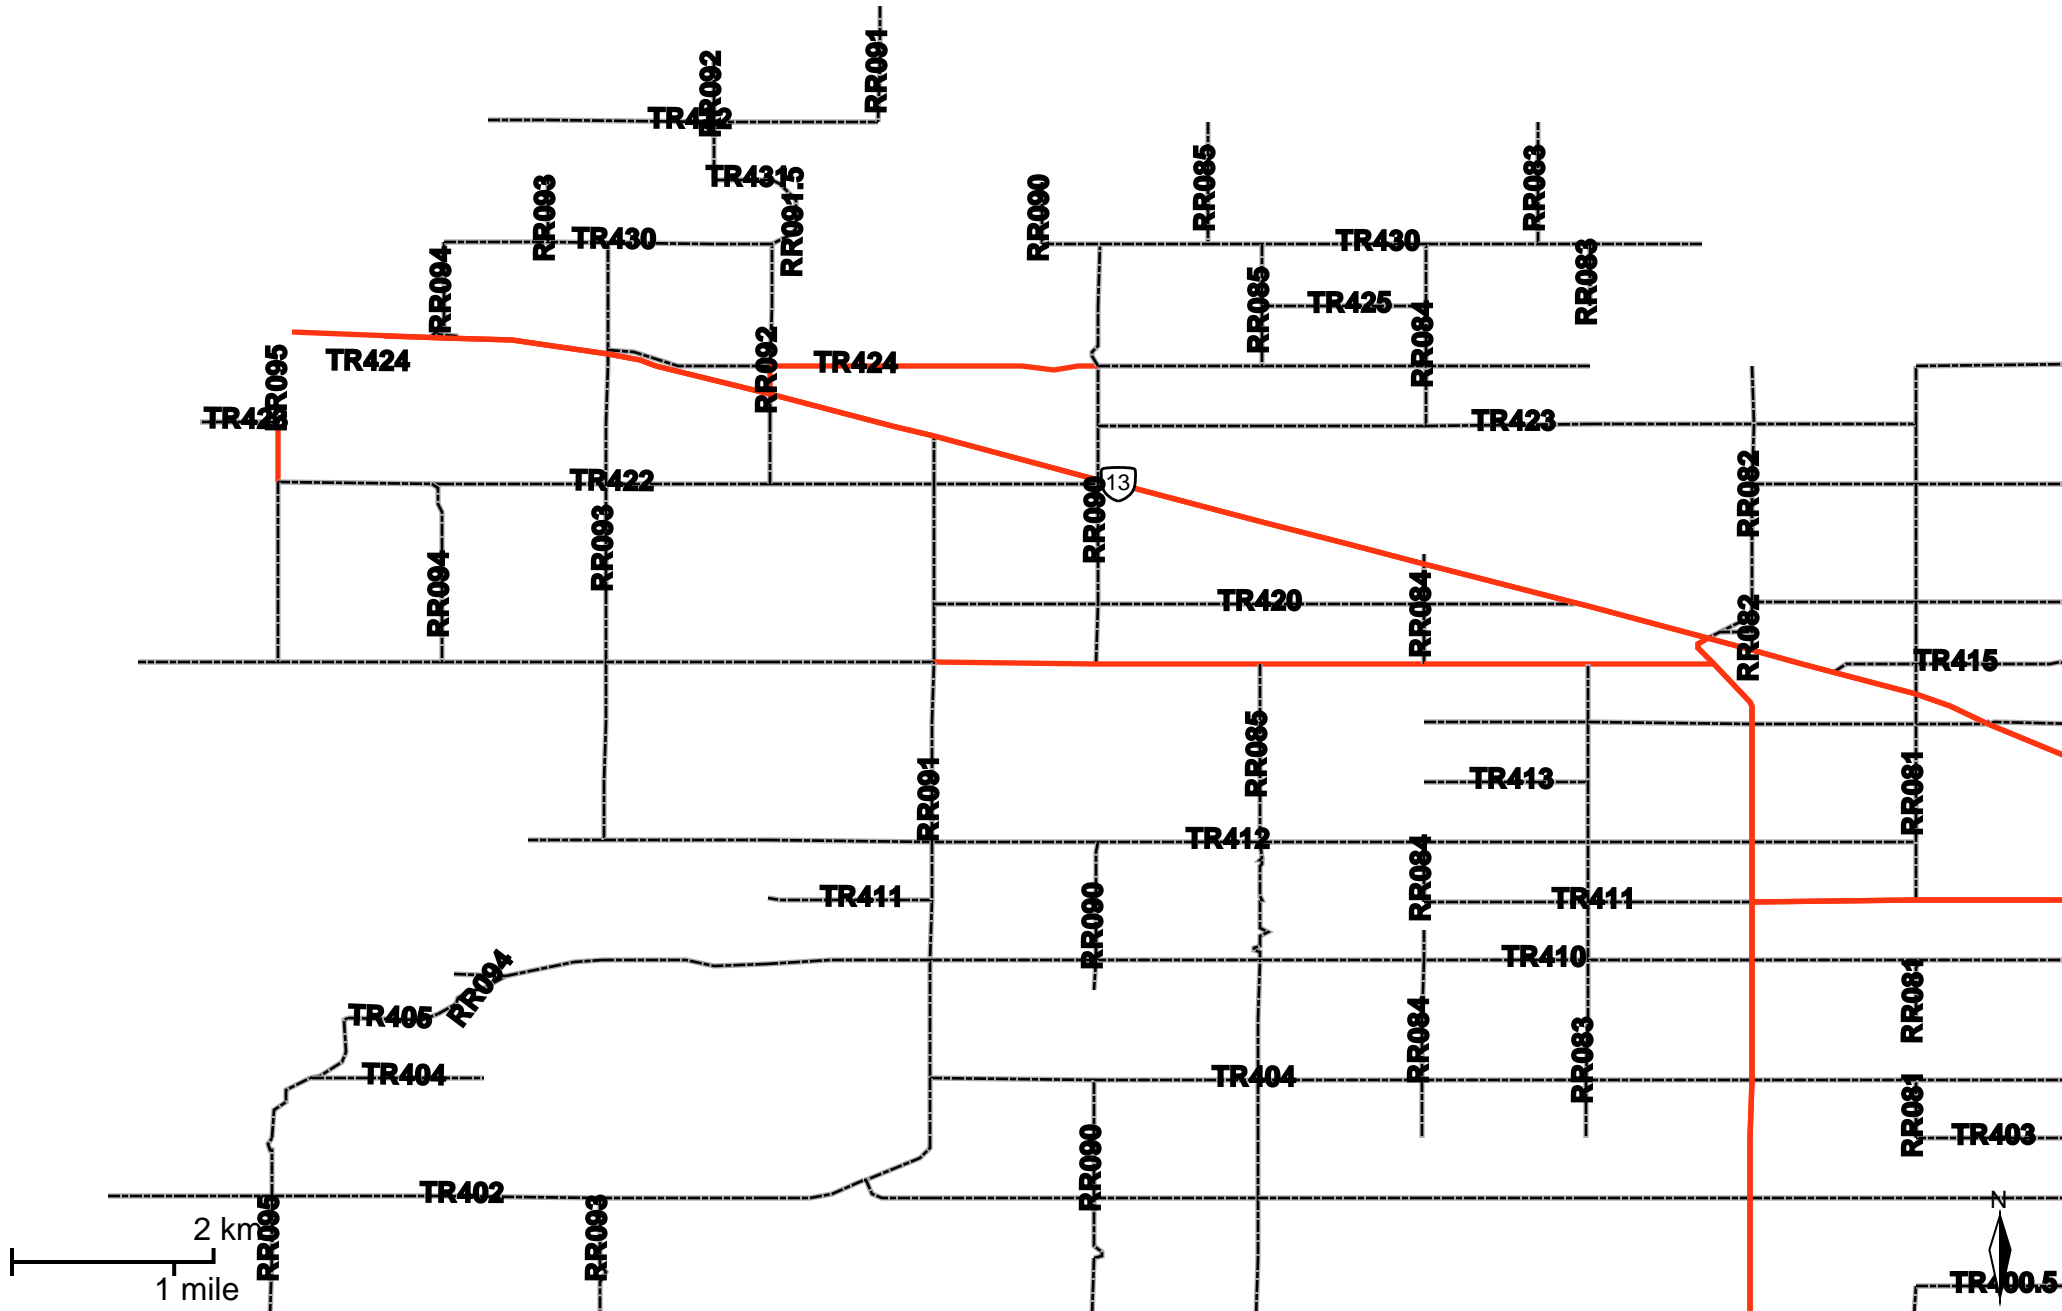

Grader Activity Weekly Report

From Date: 2019-11-18
To Date: 2019-11-24
Electoral Division: 7
Total Distance(km): 0
Total Time(h): 0
Speed Threshold(km/h): 45