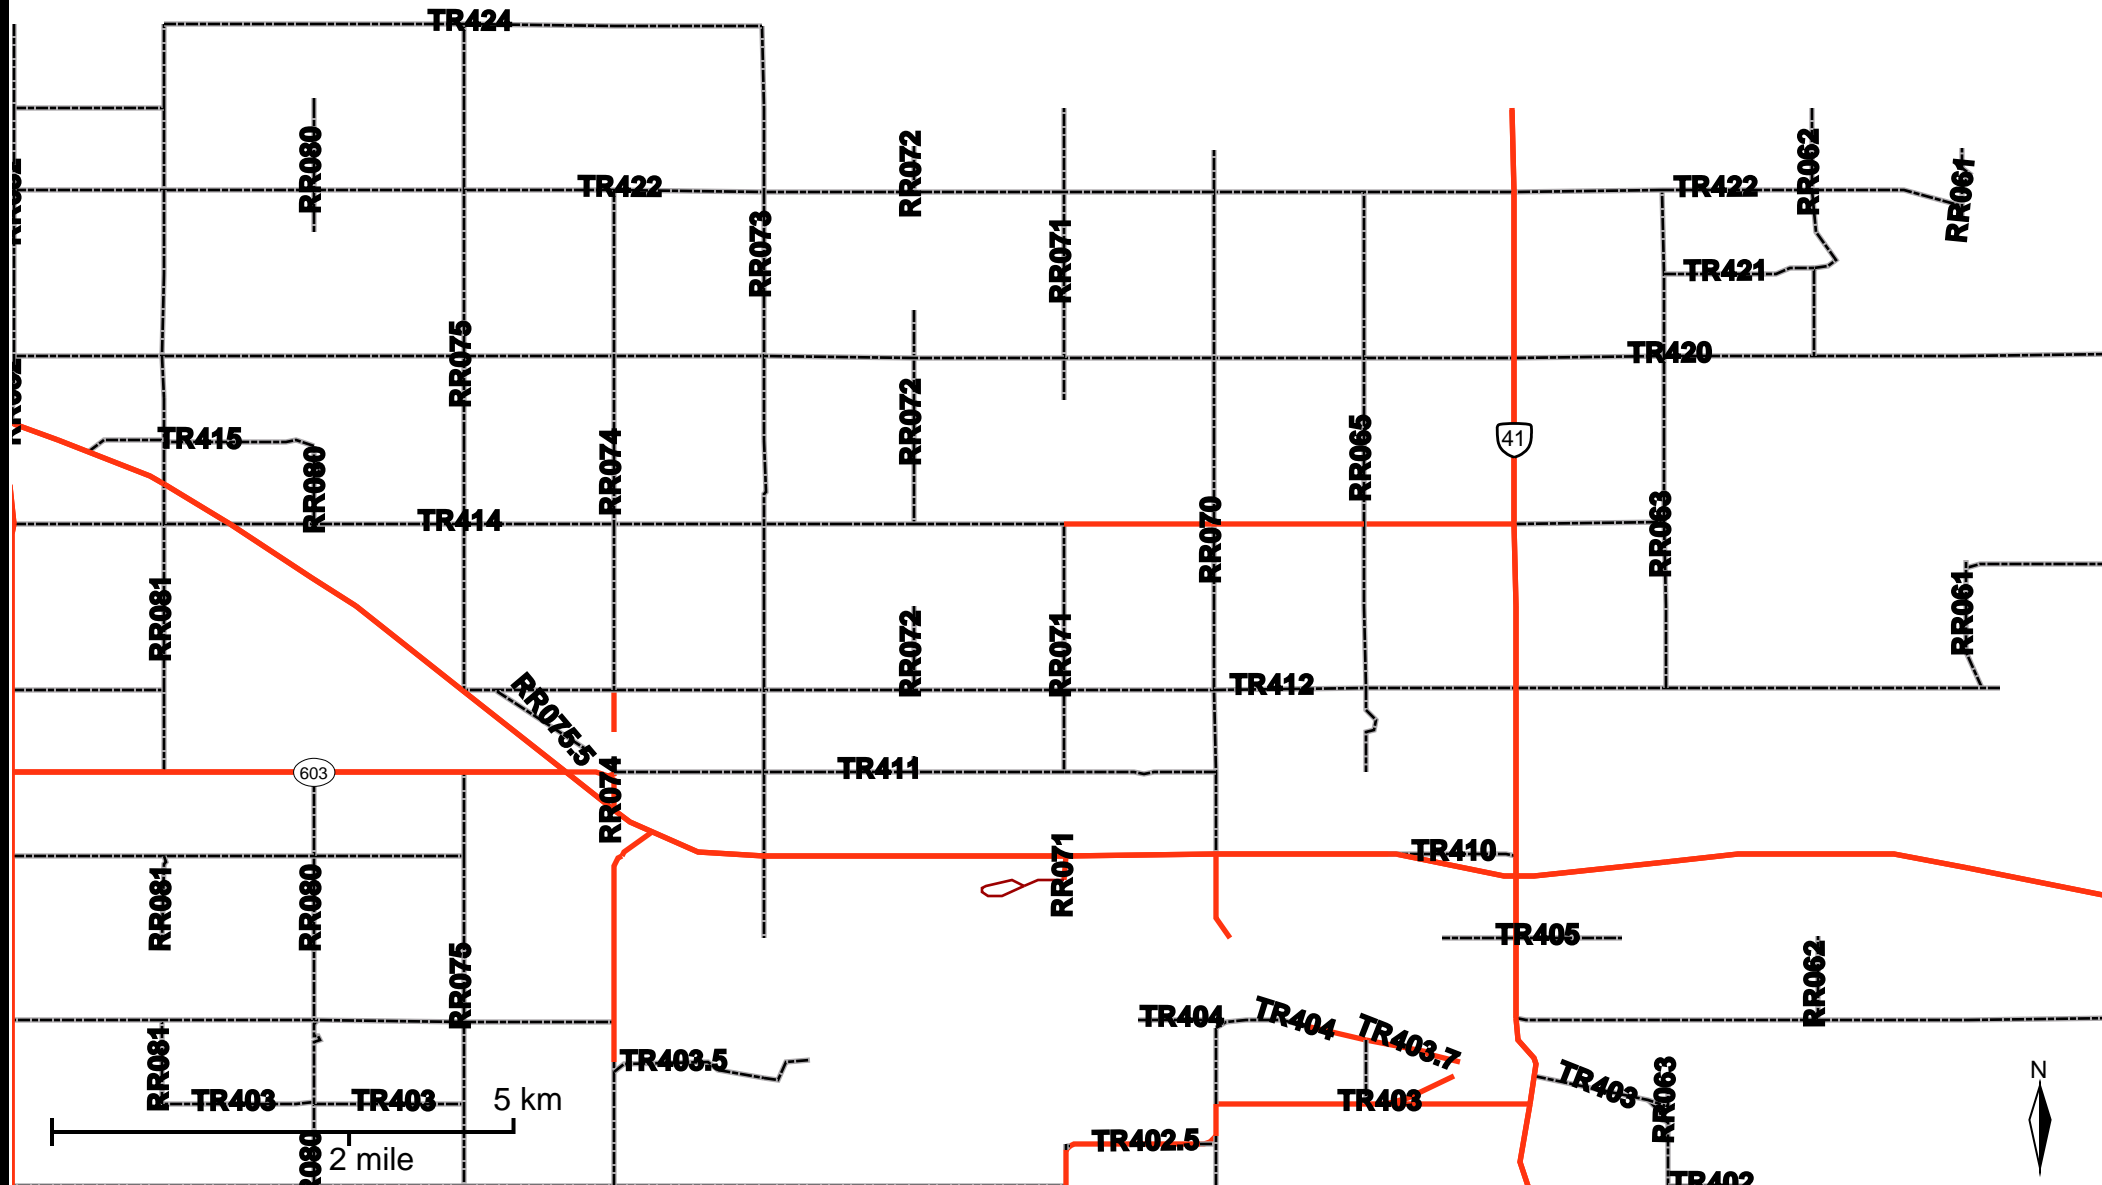

# Grader Activity Weekly Report

From Date: 2019-11-18  
To Date: 2019-11-24  
Electoral Division: 6  
Total Distance(km): 0  
Total Time(h): 0  
Speed Threshold(km/h): 45