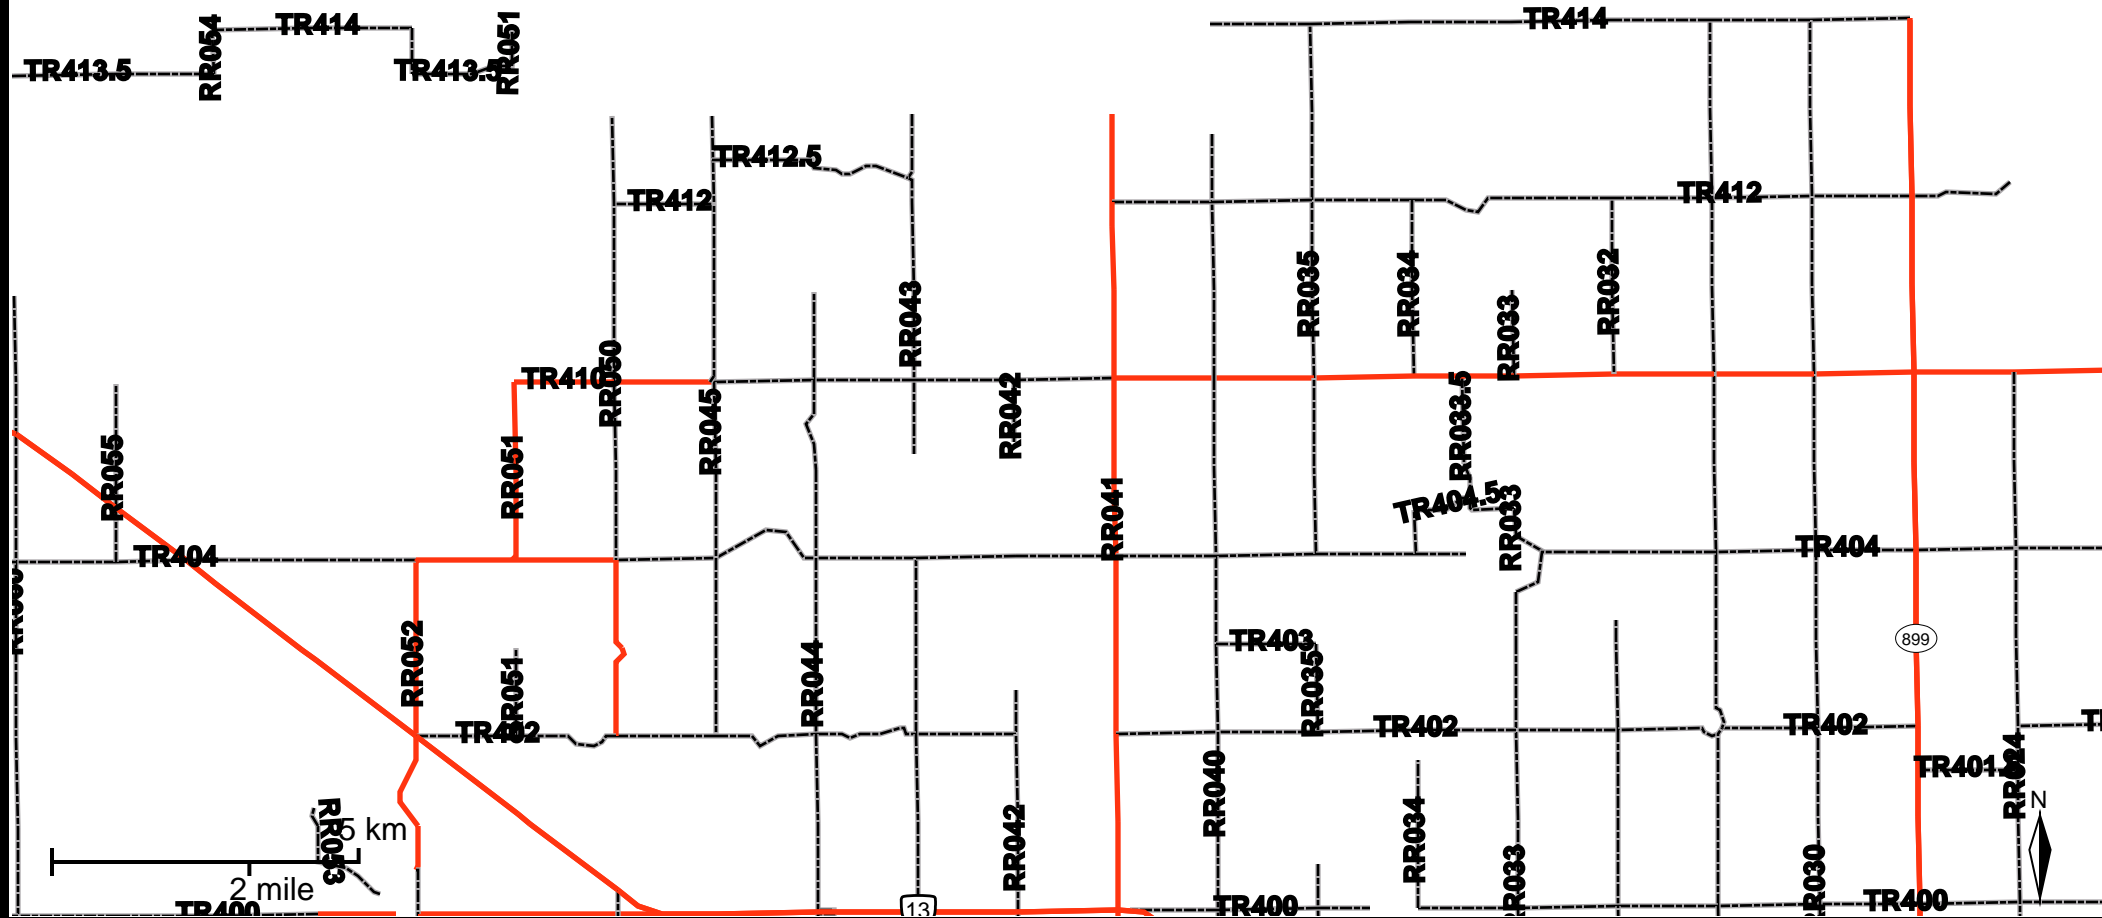

Grader Activity Weekly Report

From Date: 2019-11-18
To Date: 2019-11-24
Electoral Division: 4
Total Distance(km): 0
Total Time(h): 0
Speed Threshold(km/h): 45