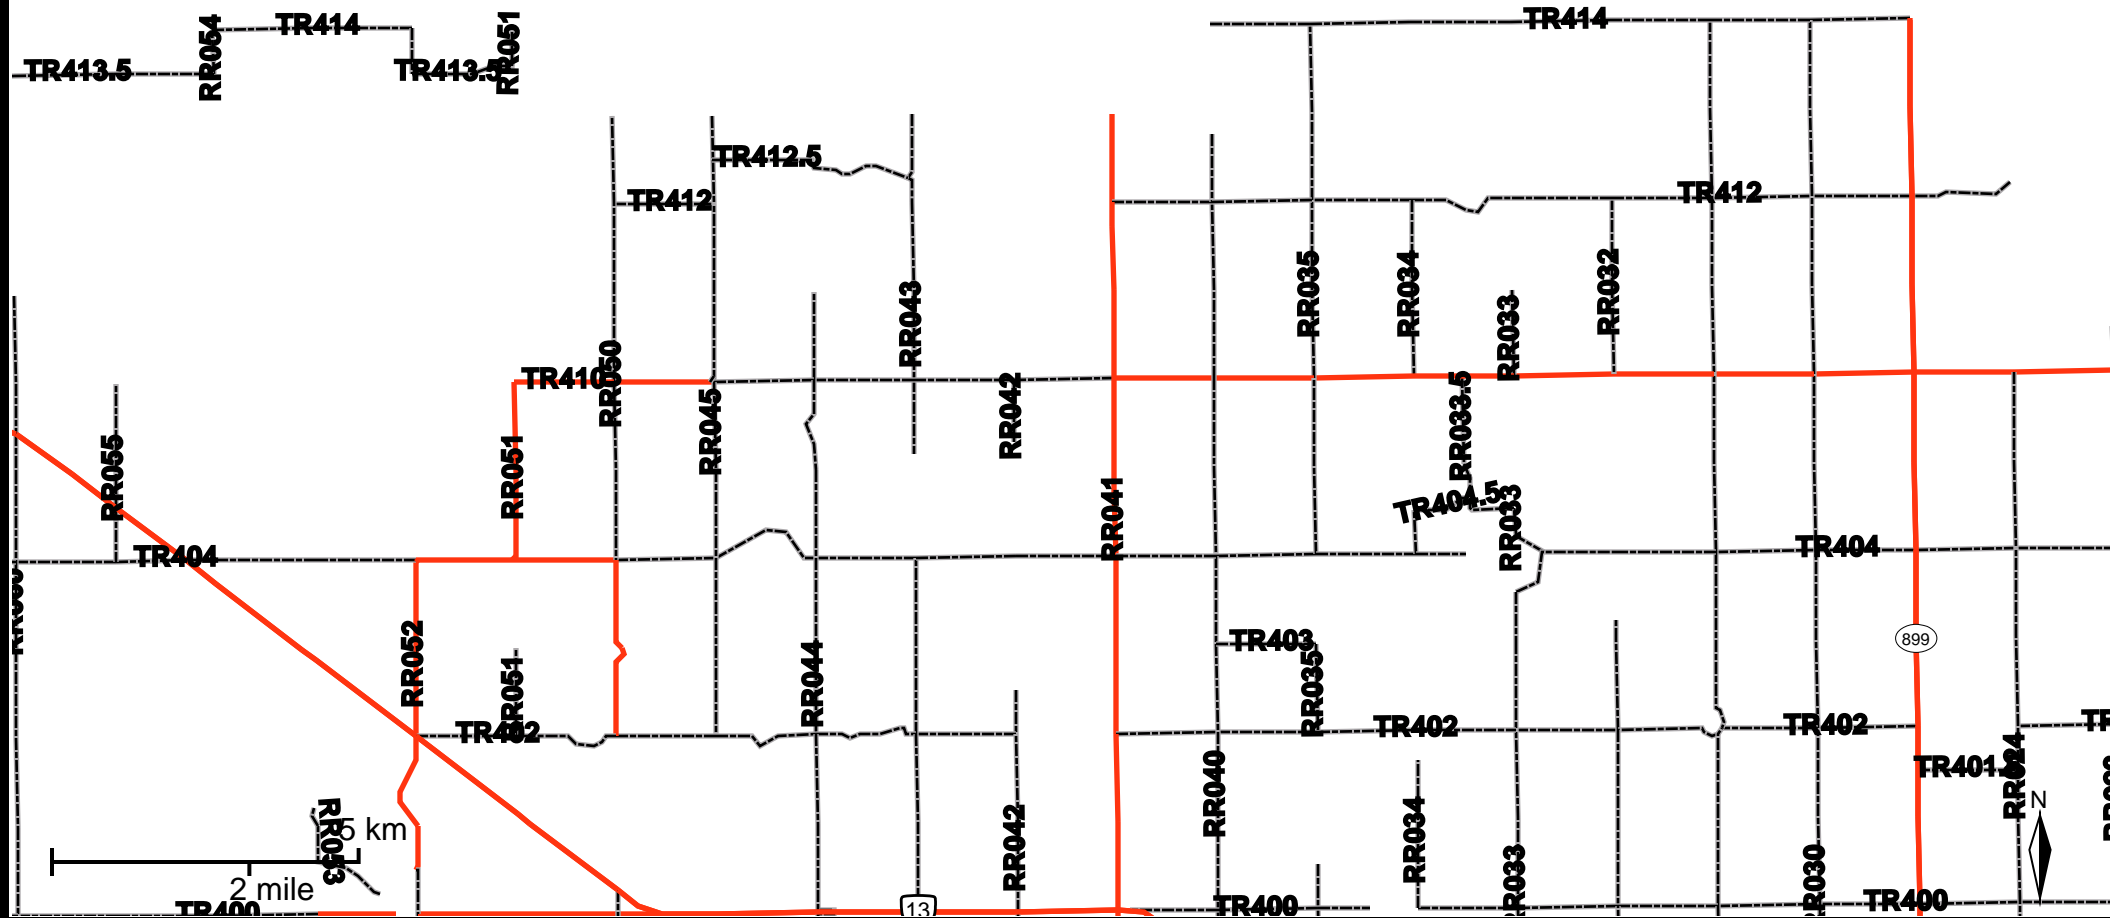

Grader Activity Weekly Report

From Date: 2019-12-02
To Date: 2019-12-08
Electoral Division: 4
Total Distance(km): 0
Total Time(h): 0
Speed Threshold(km/h): 45