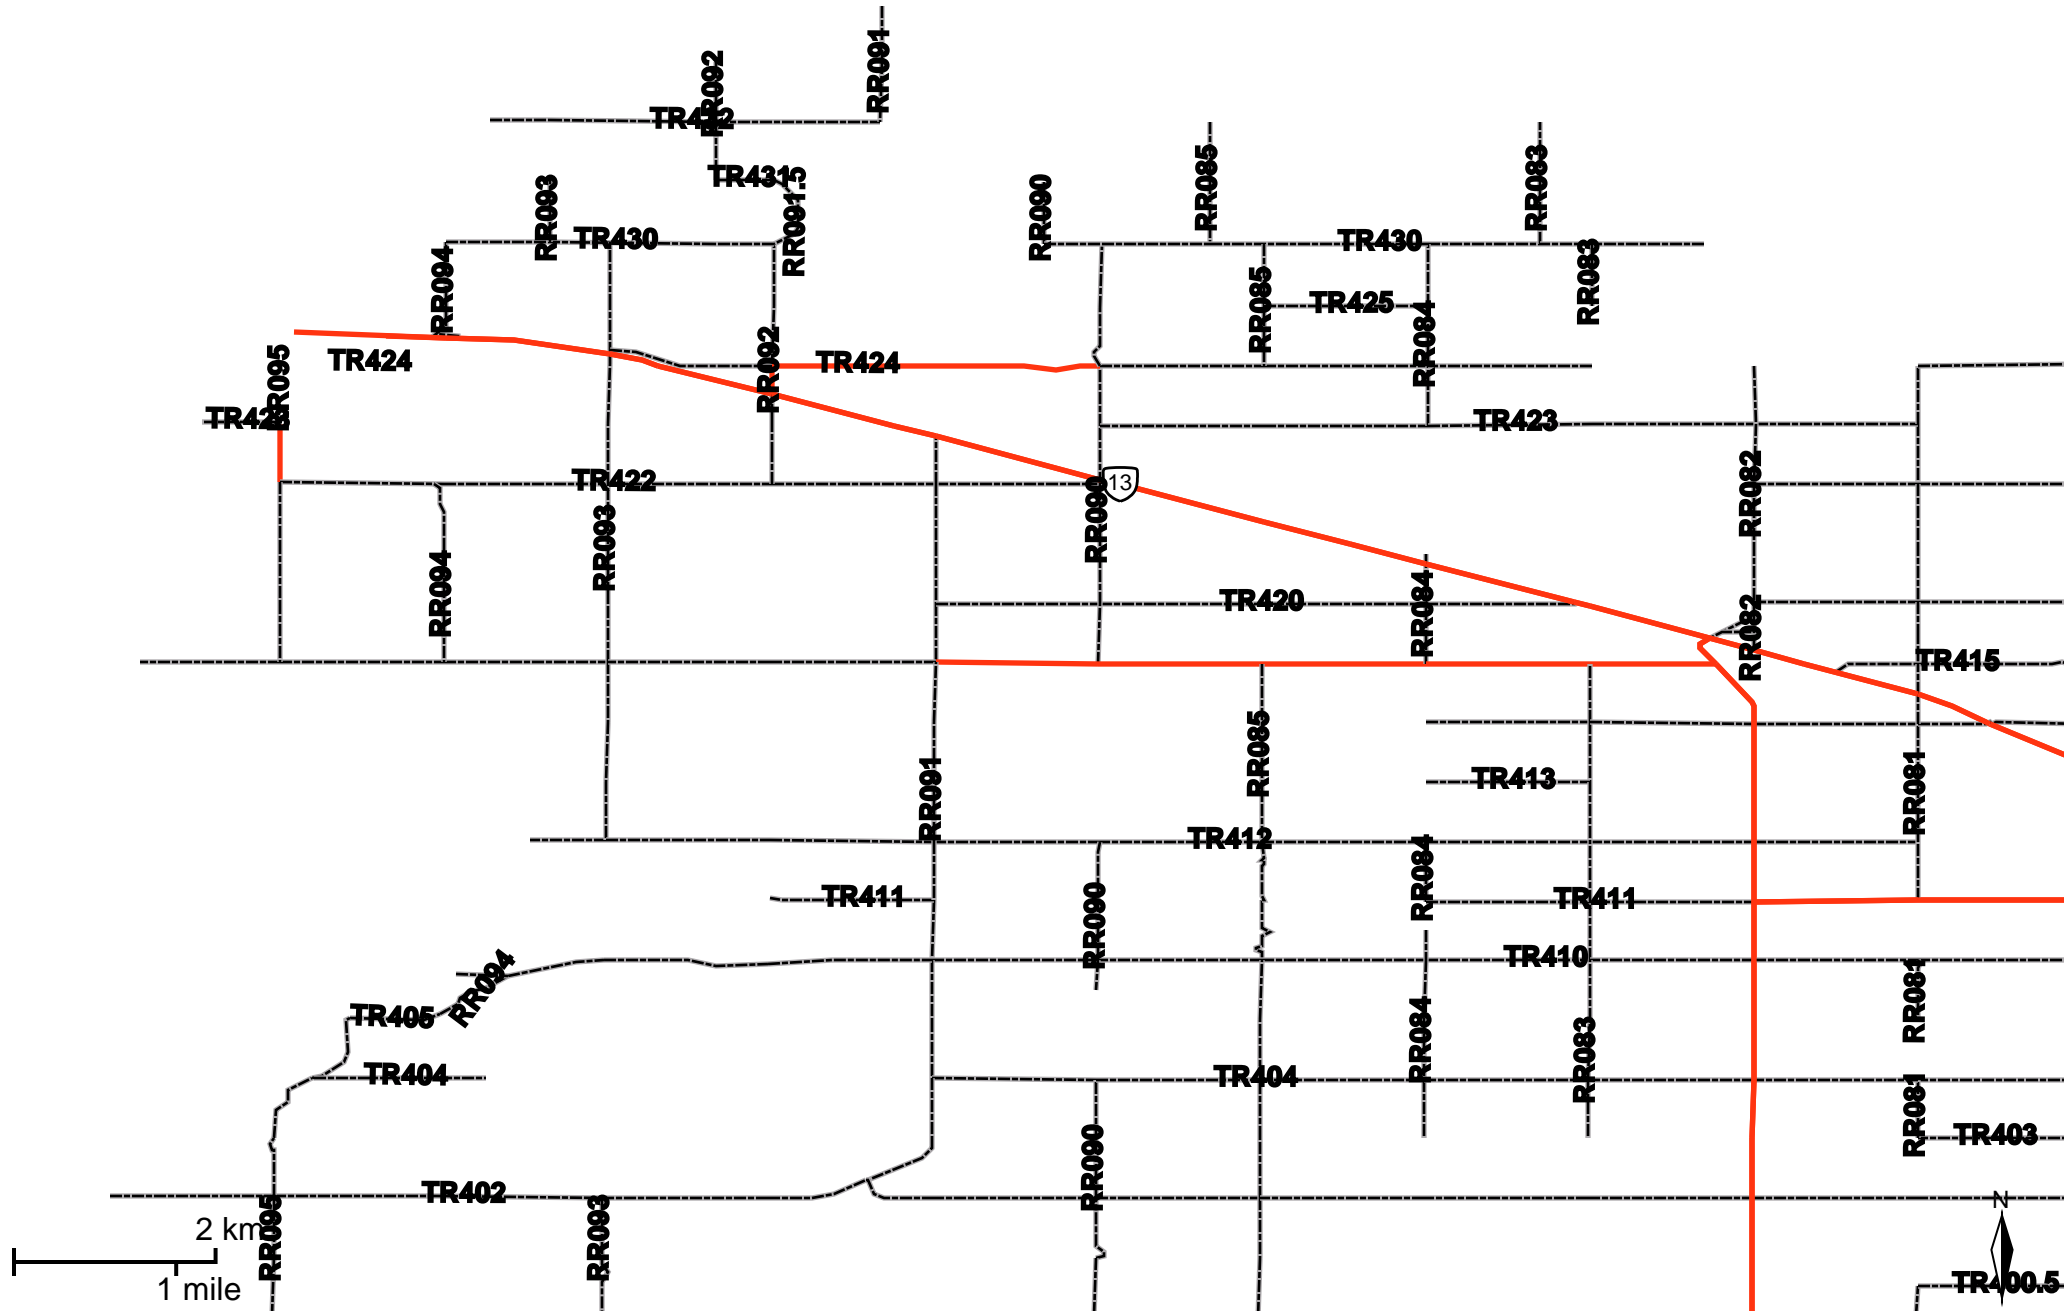

Grader Activity Weekly Report

From Date: 2019-10-28
 To Date: 2019-11-03
 Electoral Division: 7
 Total Distance(km): 0
 Total Time(h): 0
 Speed Threshold(km/h): 45