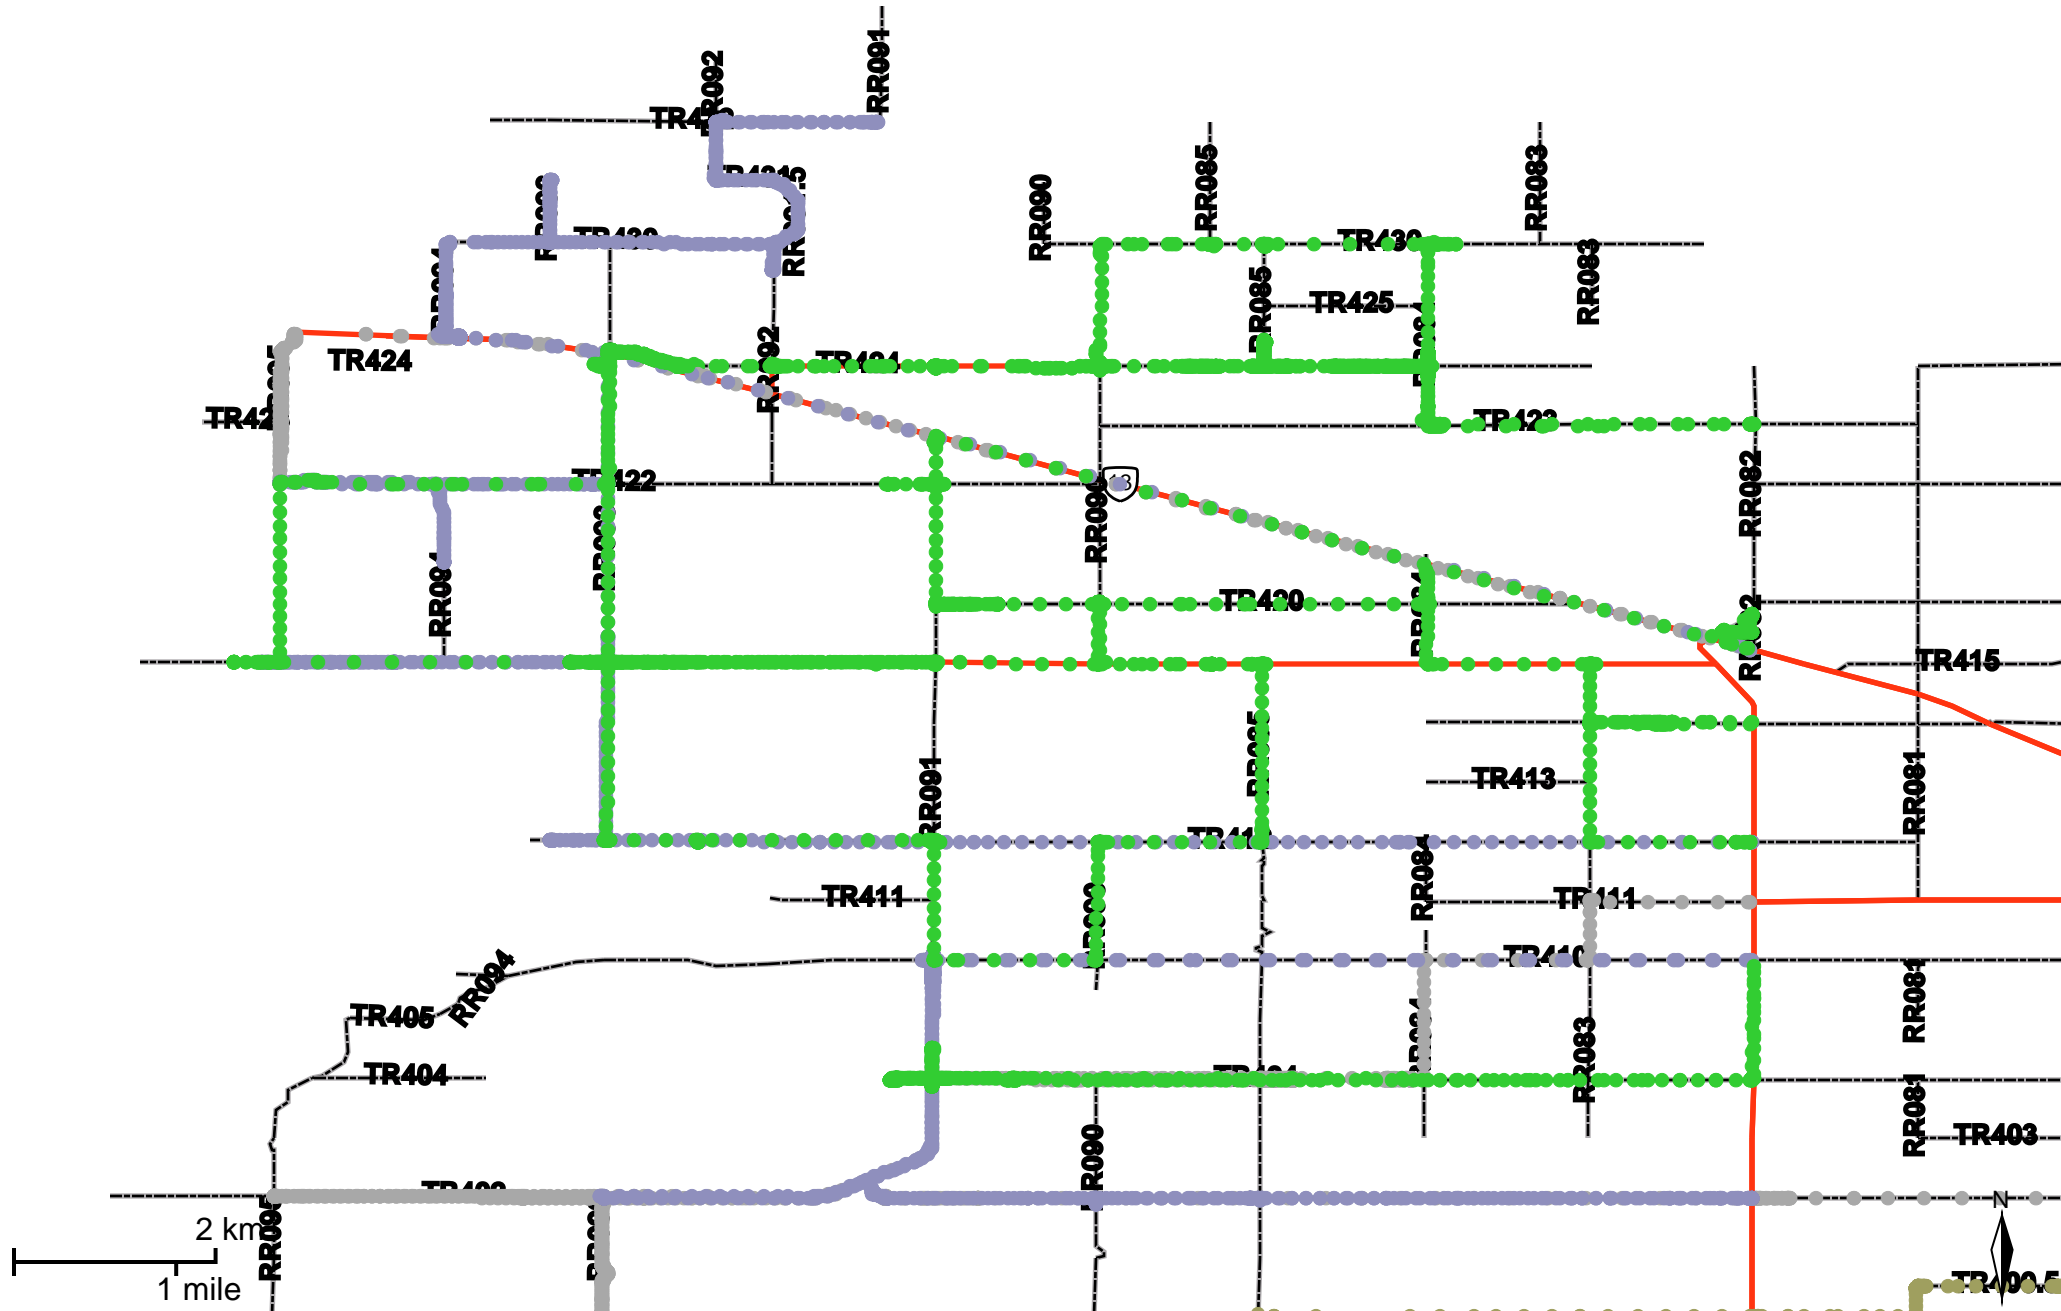

Grader Activity Weekly Report

From Date: 2019-11-04
To Date: 2019-11-10
Electoral Division: 7
Total Distance(km): 528.6
Total Time(h): 39.5
Speed Threshold(km/h): 45