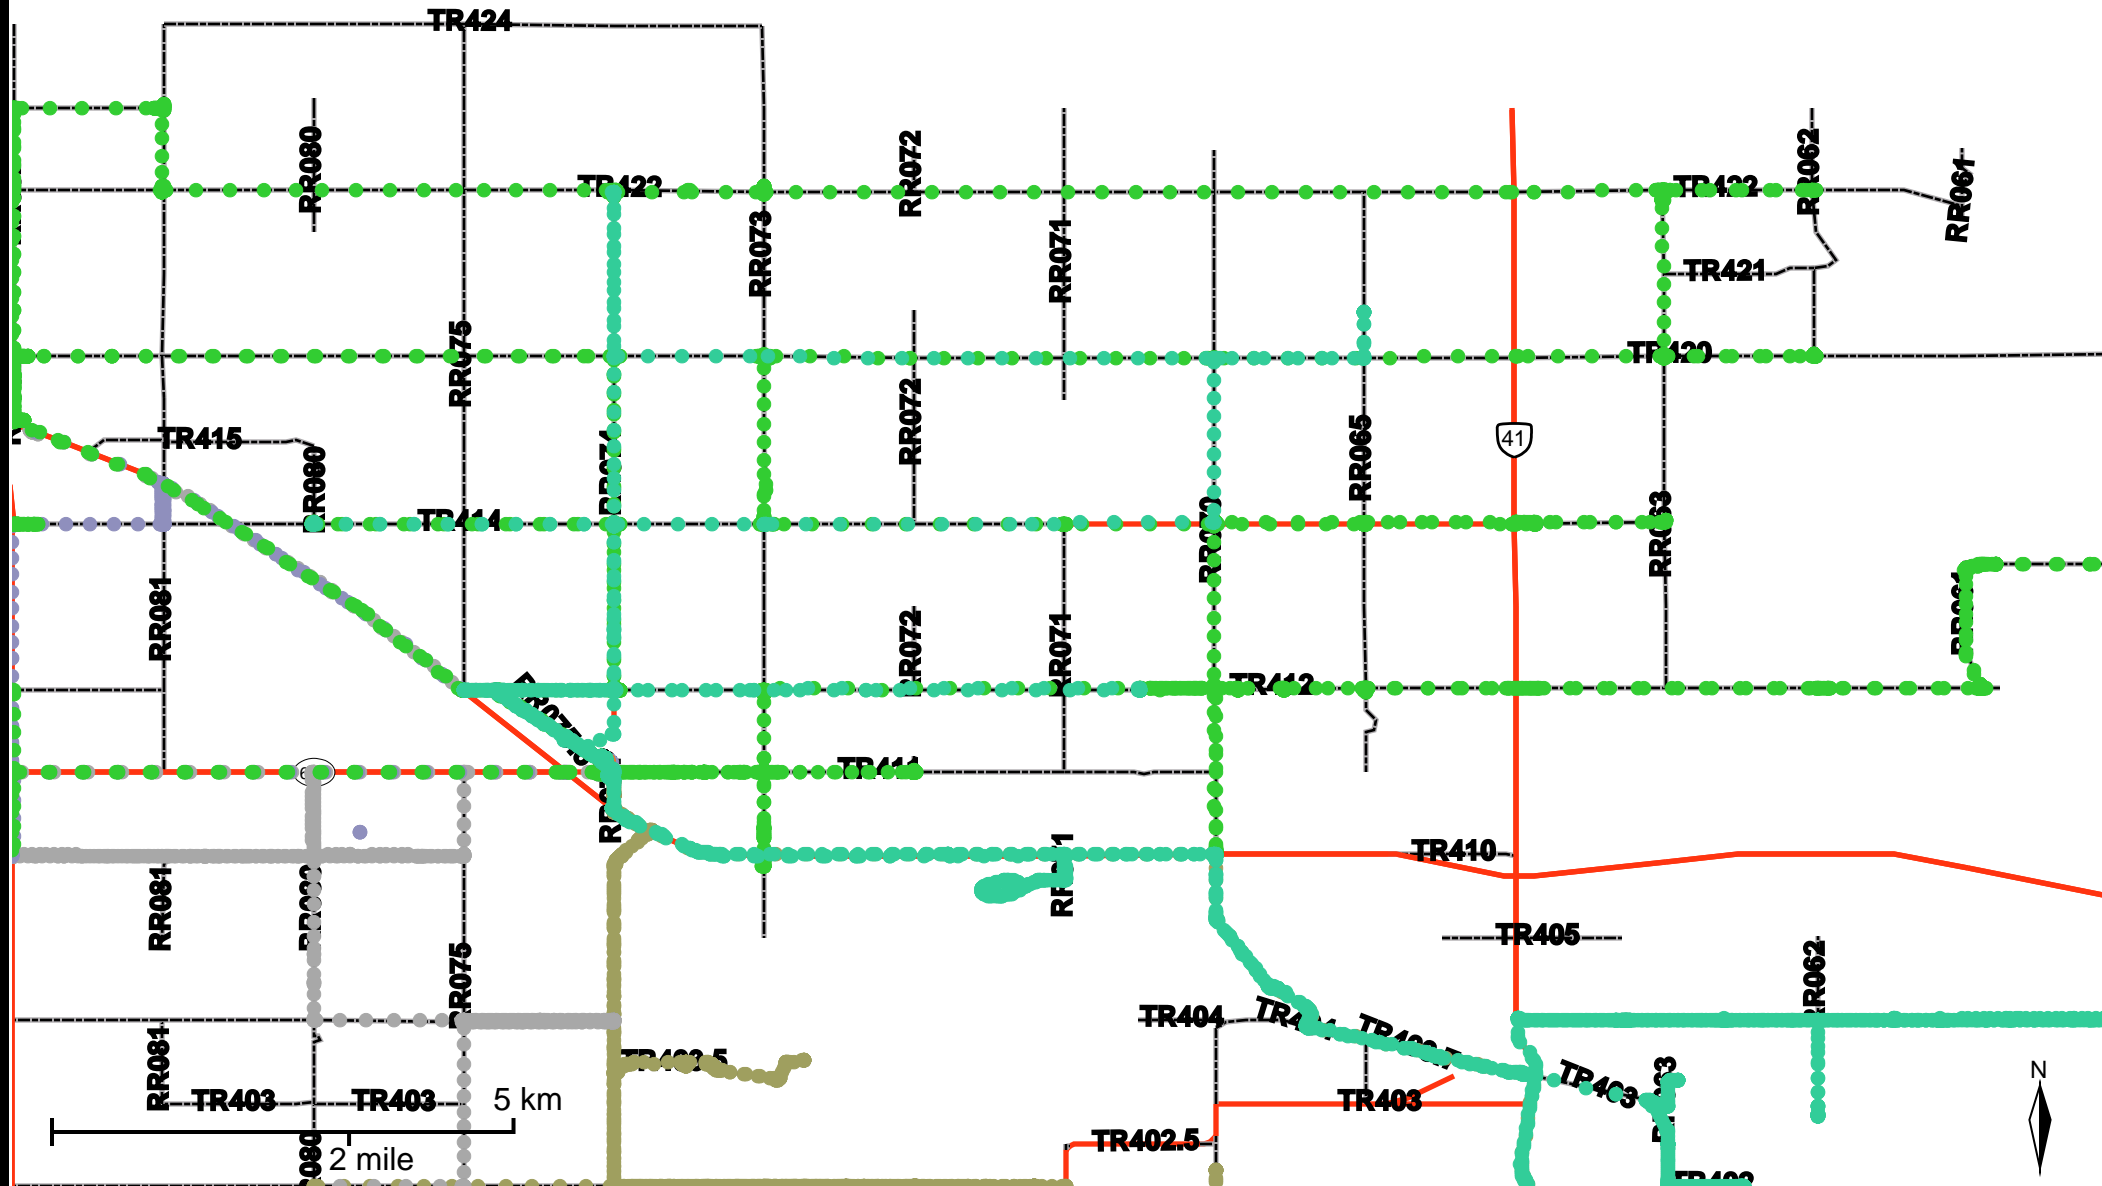

Grader Activity Weekly Report

From Date: 2019-11-04
 To Date: 2019-11-10
 Electoral Division: 6
 Total Distance(km): 693
 Total Time(h): 87.2
 Speed Threshold(km/h): 45