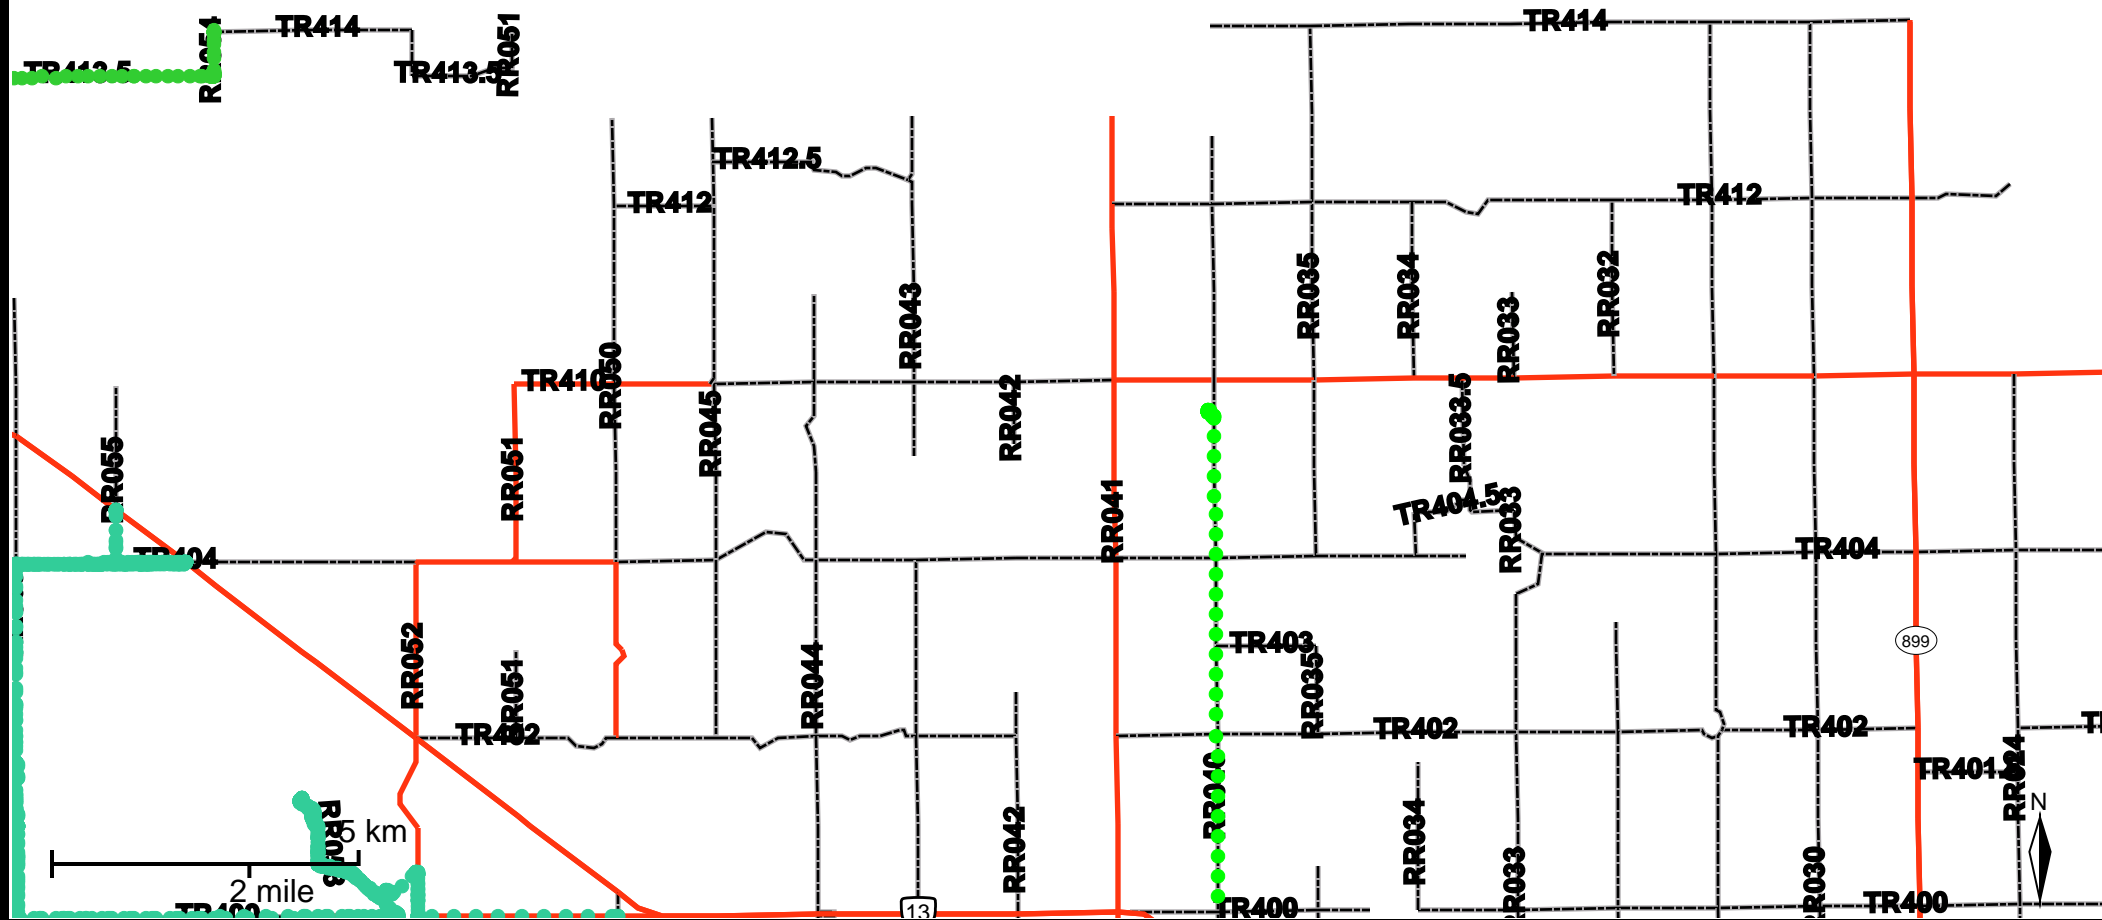

# Grader Activity Weekly Report

From Date: 2019-11-04  
 To Date: 2019-11-10  
 Electoral Division: 4  
 Total Distance(km): 85.1  
 Total Time(h): 4.9  
 Speed Threshold(km/h): 45