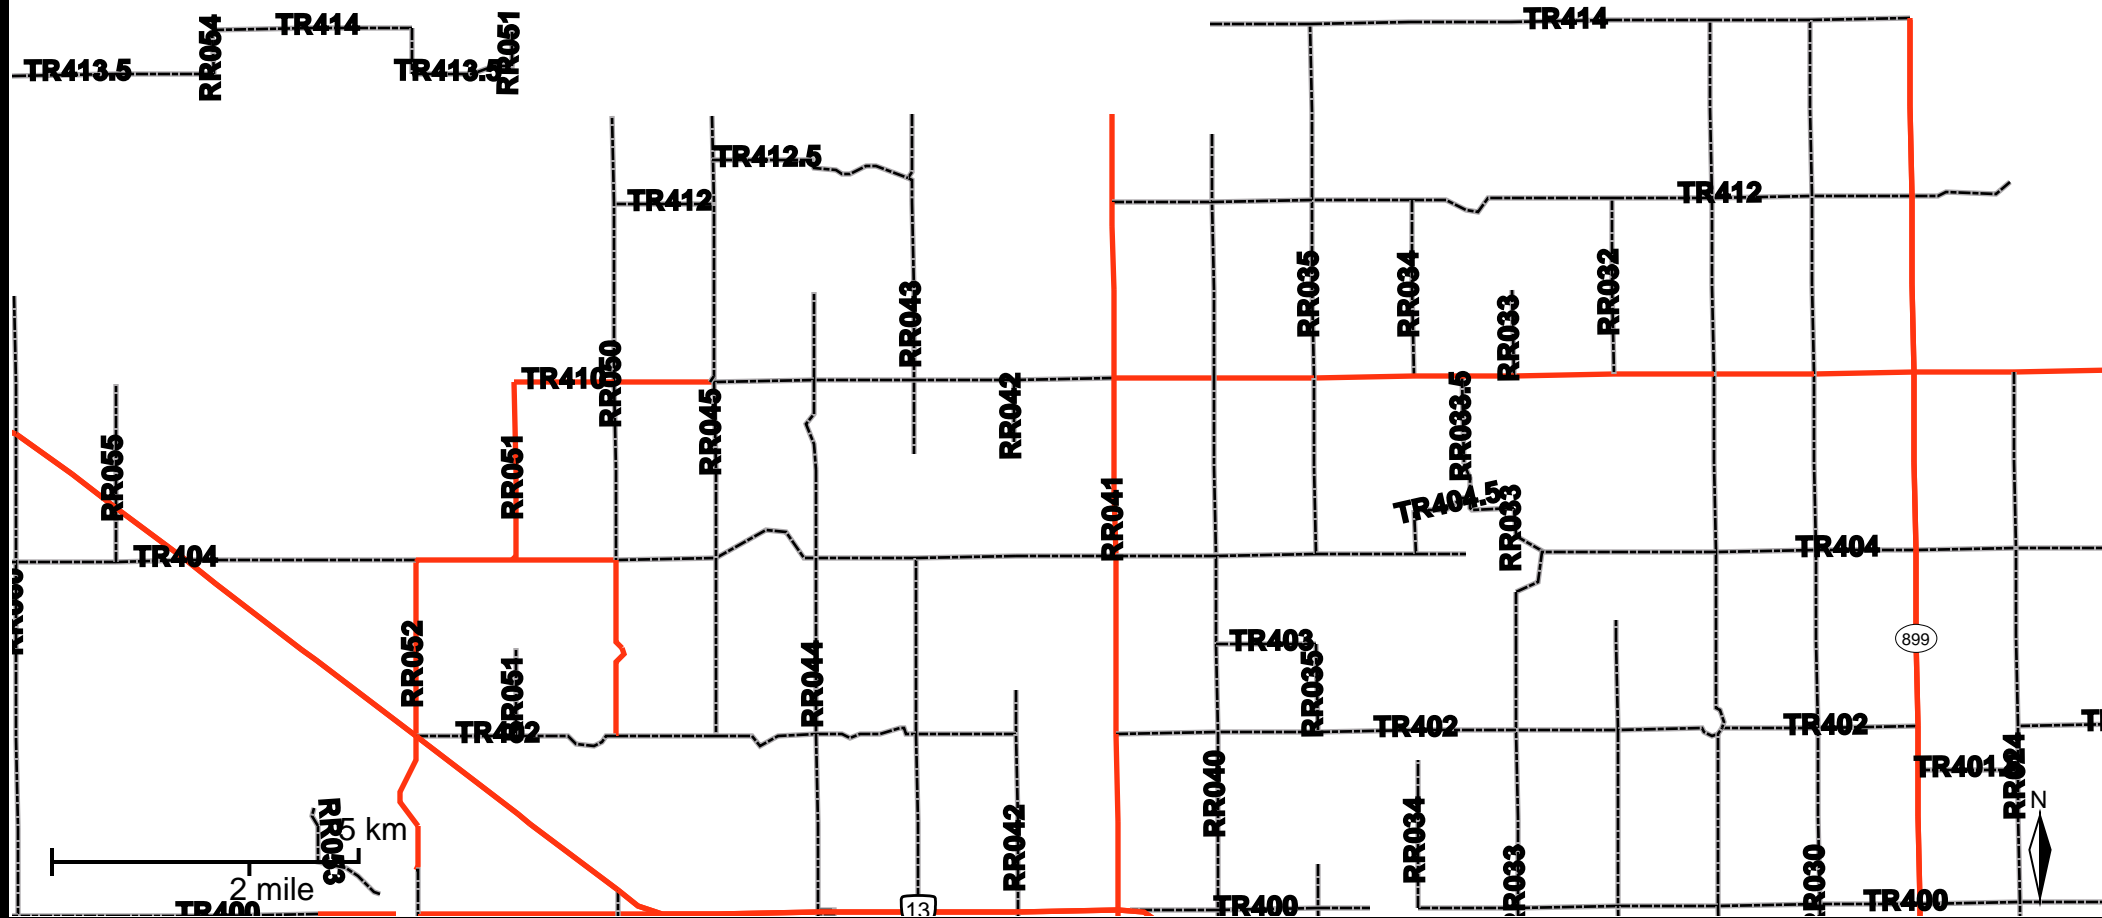

Grader Activity Weekly Report

From Date: 2019-11-11
To Date: 2019-11-17
Electoral Division: 4
Total Distance(km): 0
Total Time(h): 0
Speed Threshold(km/h): 45