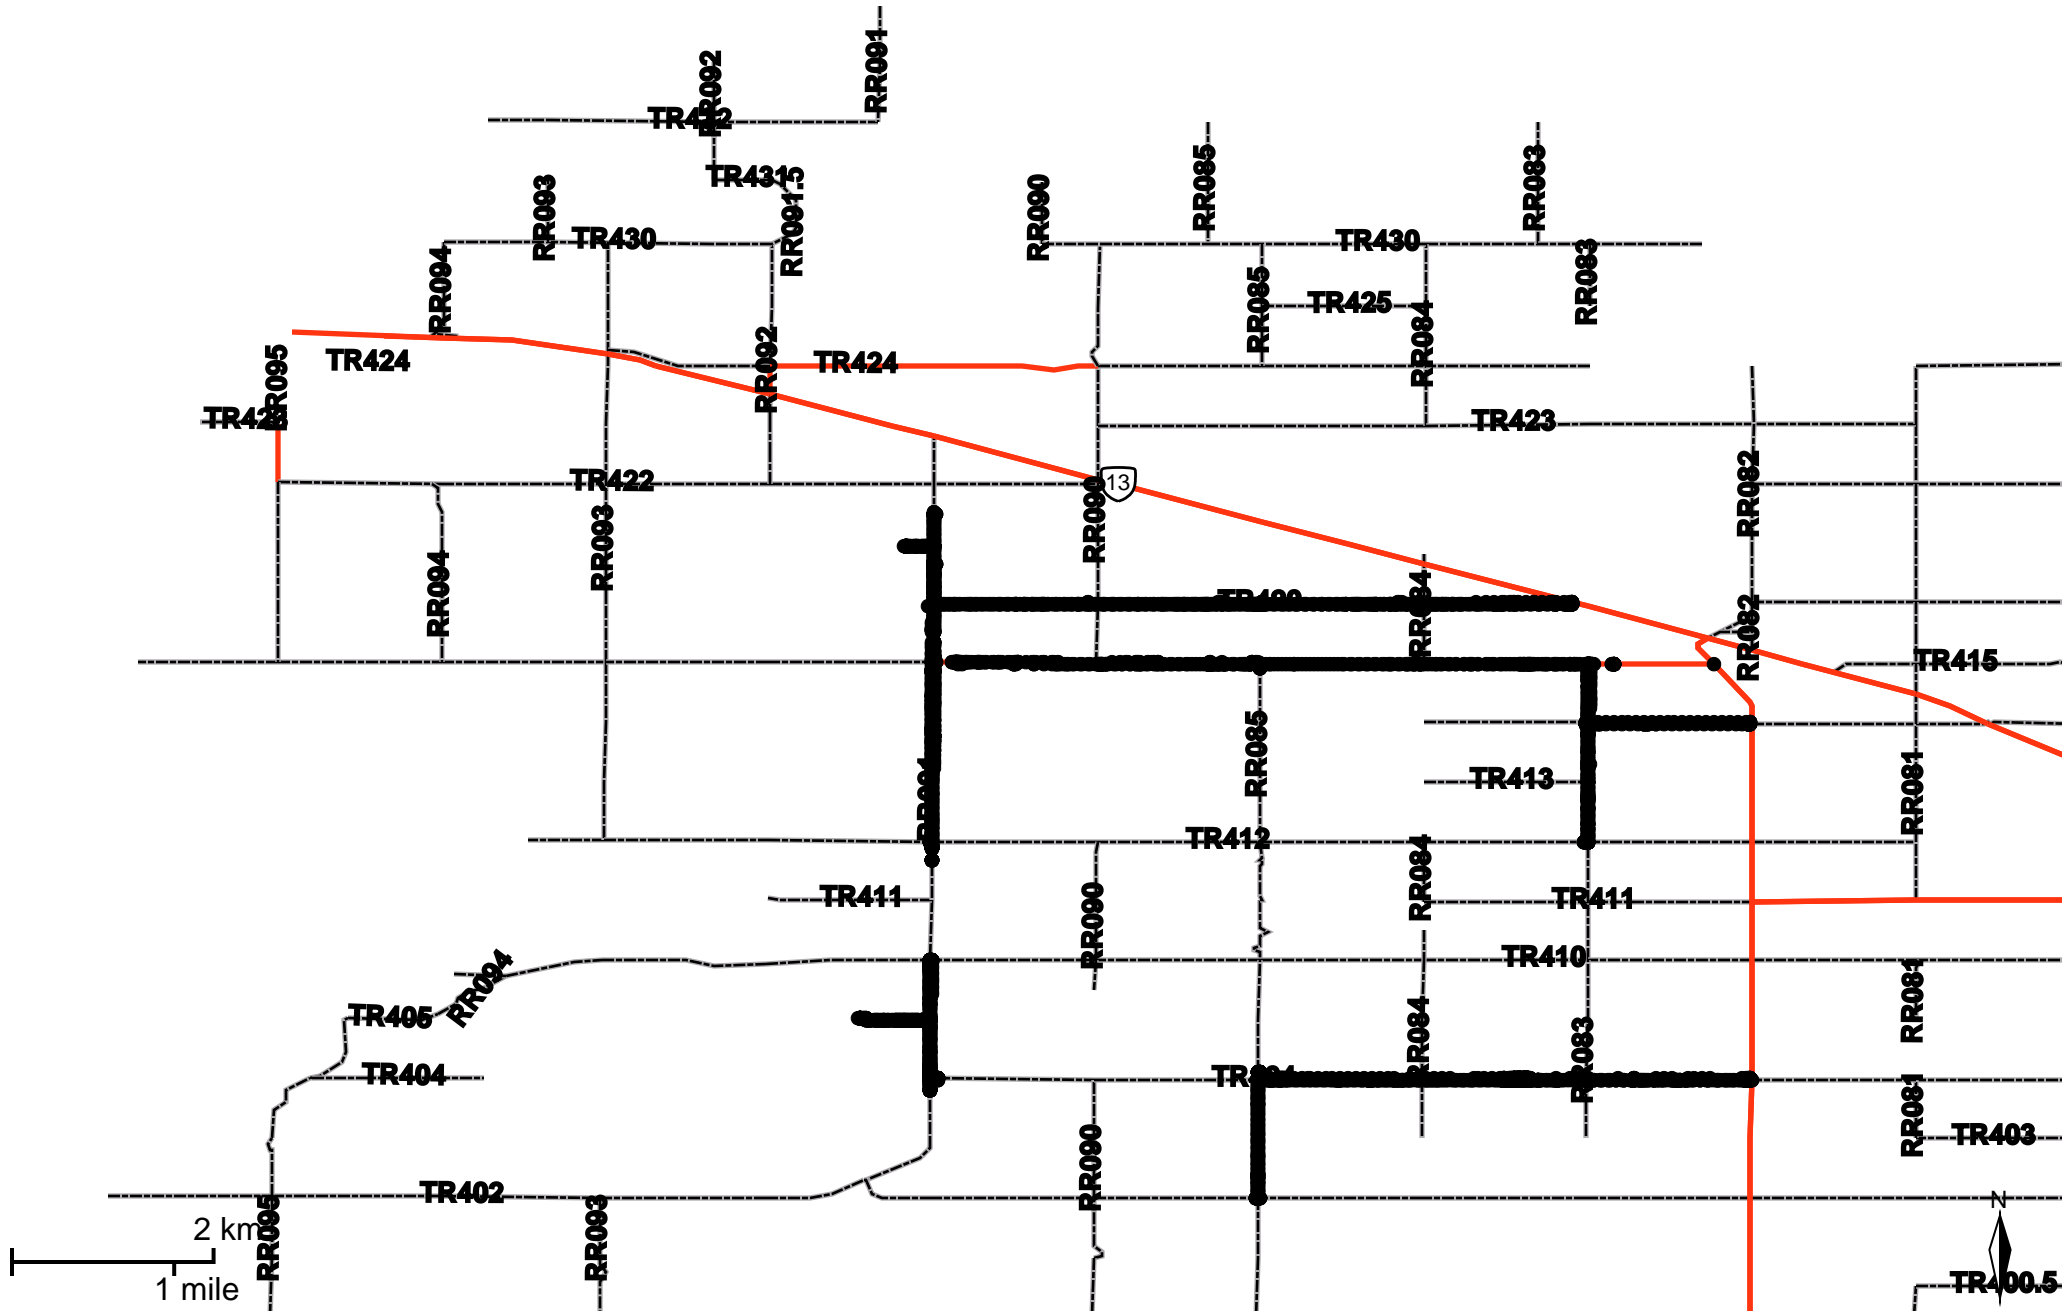

Grader Activity Weekly Report

From Date: 2019-09-30
To Date: 2019-10-06
Electoral Division: 7
Total Distance(km): 183.1
Total Time(h): 24.8
Speed Threshold(km/h): 10