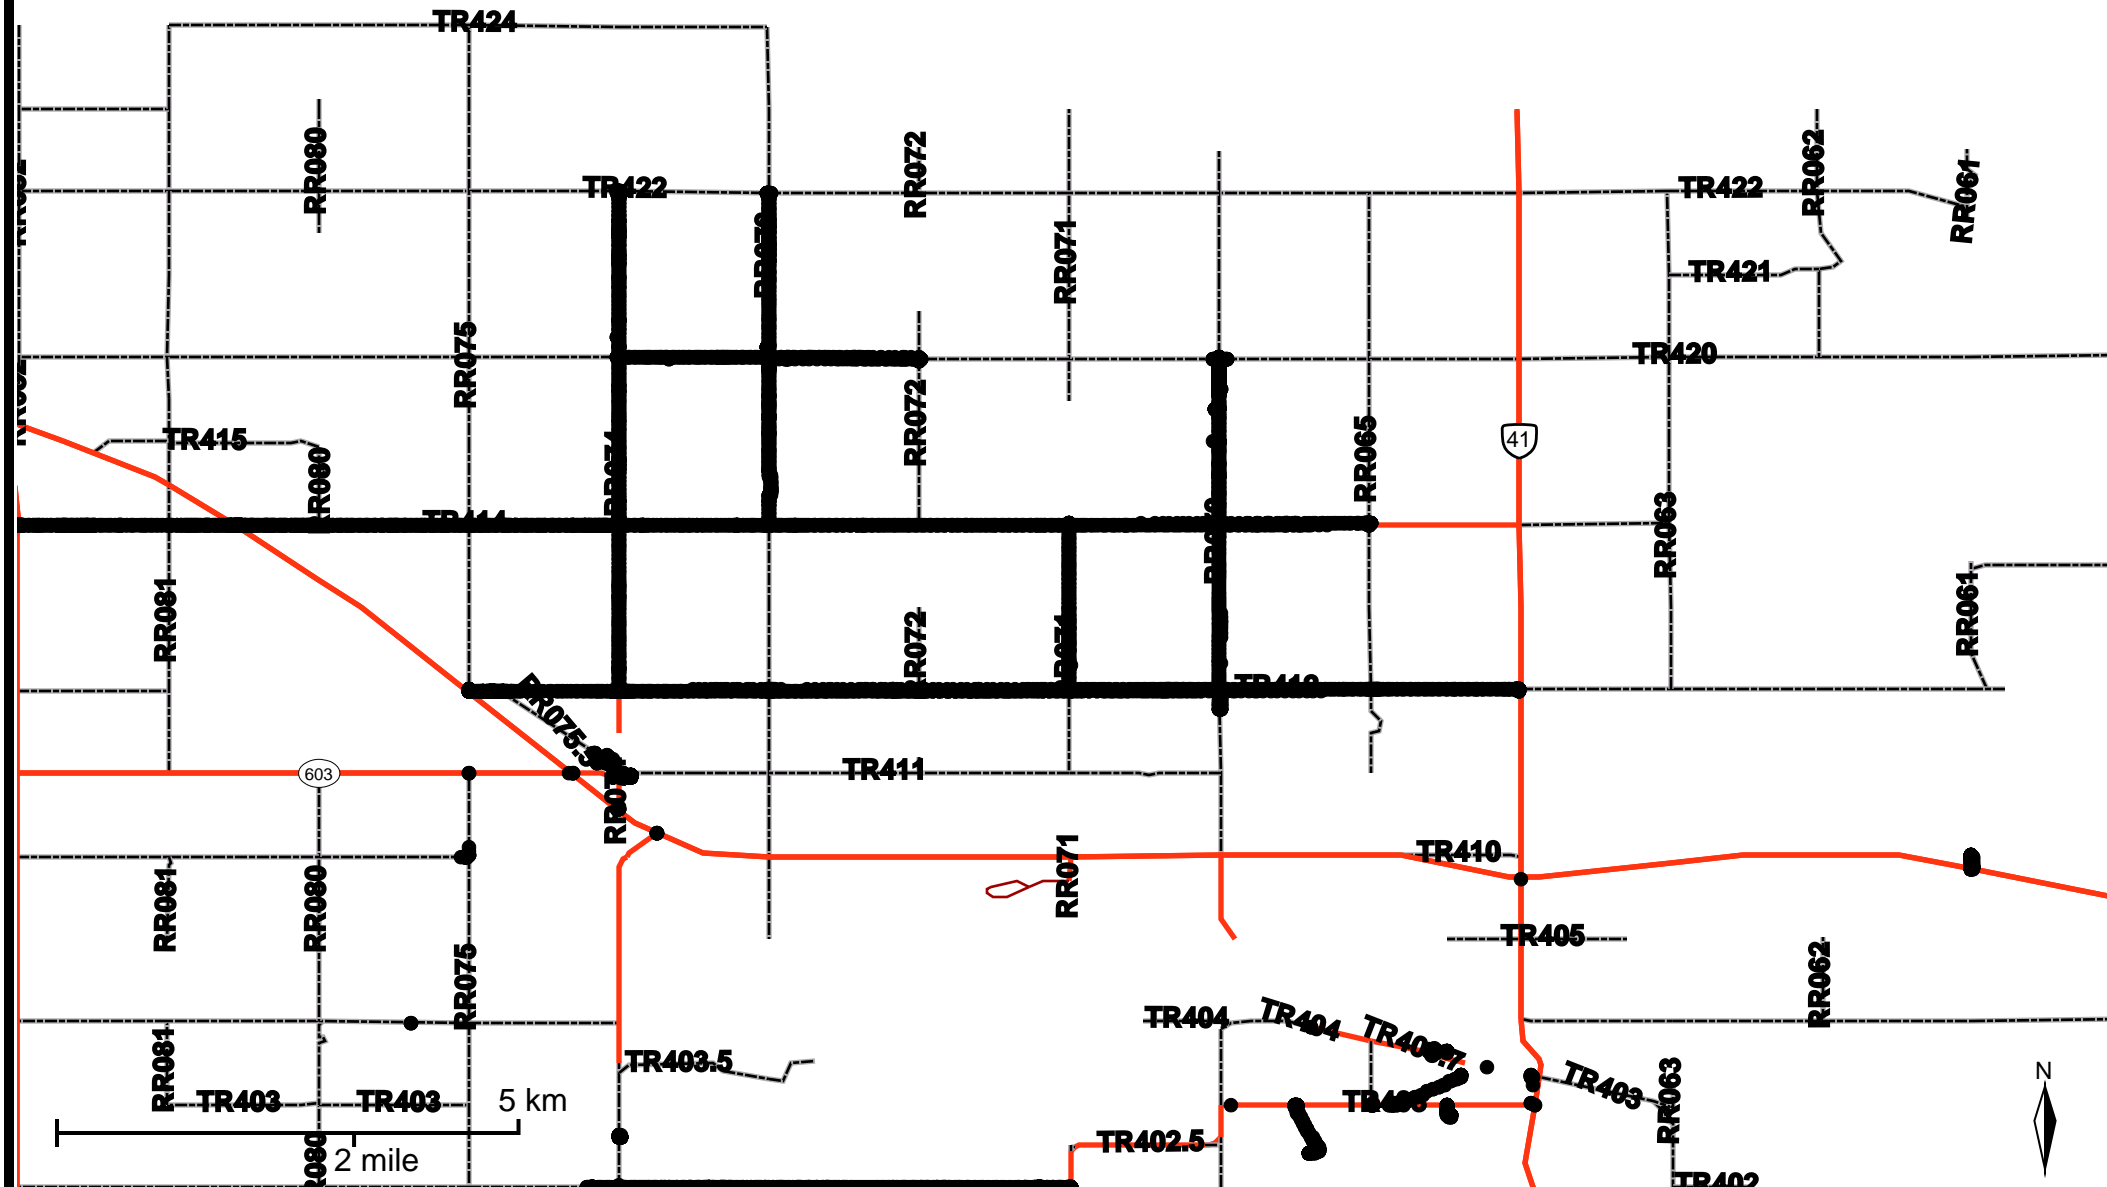

Grader Activity Weekly Report

From Date: 2019-09-30
To Date: 2019-10-06
Electoral Division: 6
Total Distance(km): 372.5
Total Time(h): 94.8
Speed Threshold(km/h): 10