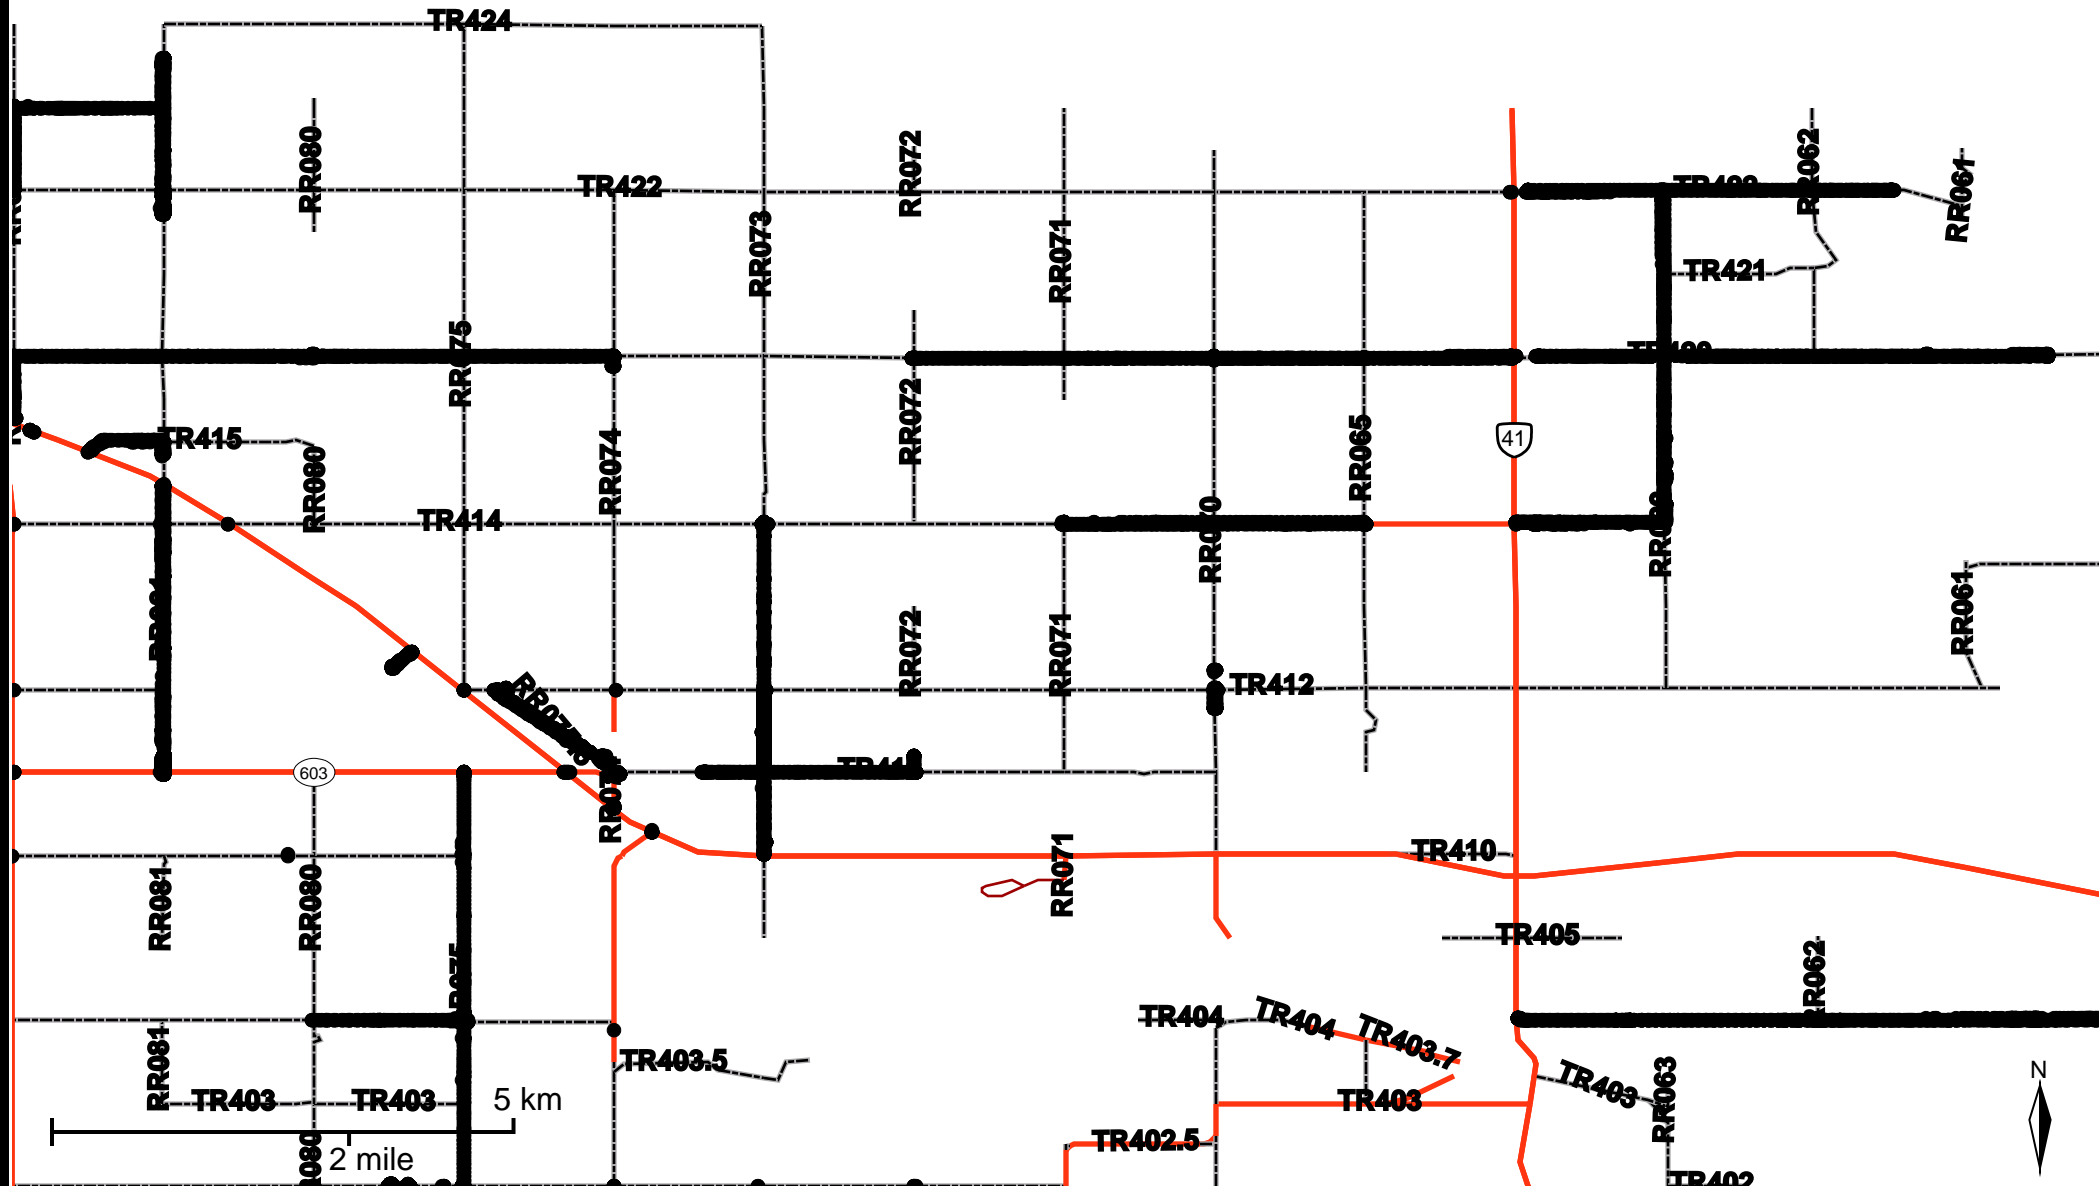

Grader Activity Weekly Report

From Date: 2019-10-07
To Date: 2019-10-13
Electoral Division: 6
Total Distance(km): 475.8
Total Time(h): 128.4
Speed Threshold(km/h): 10