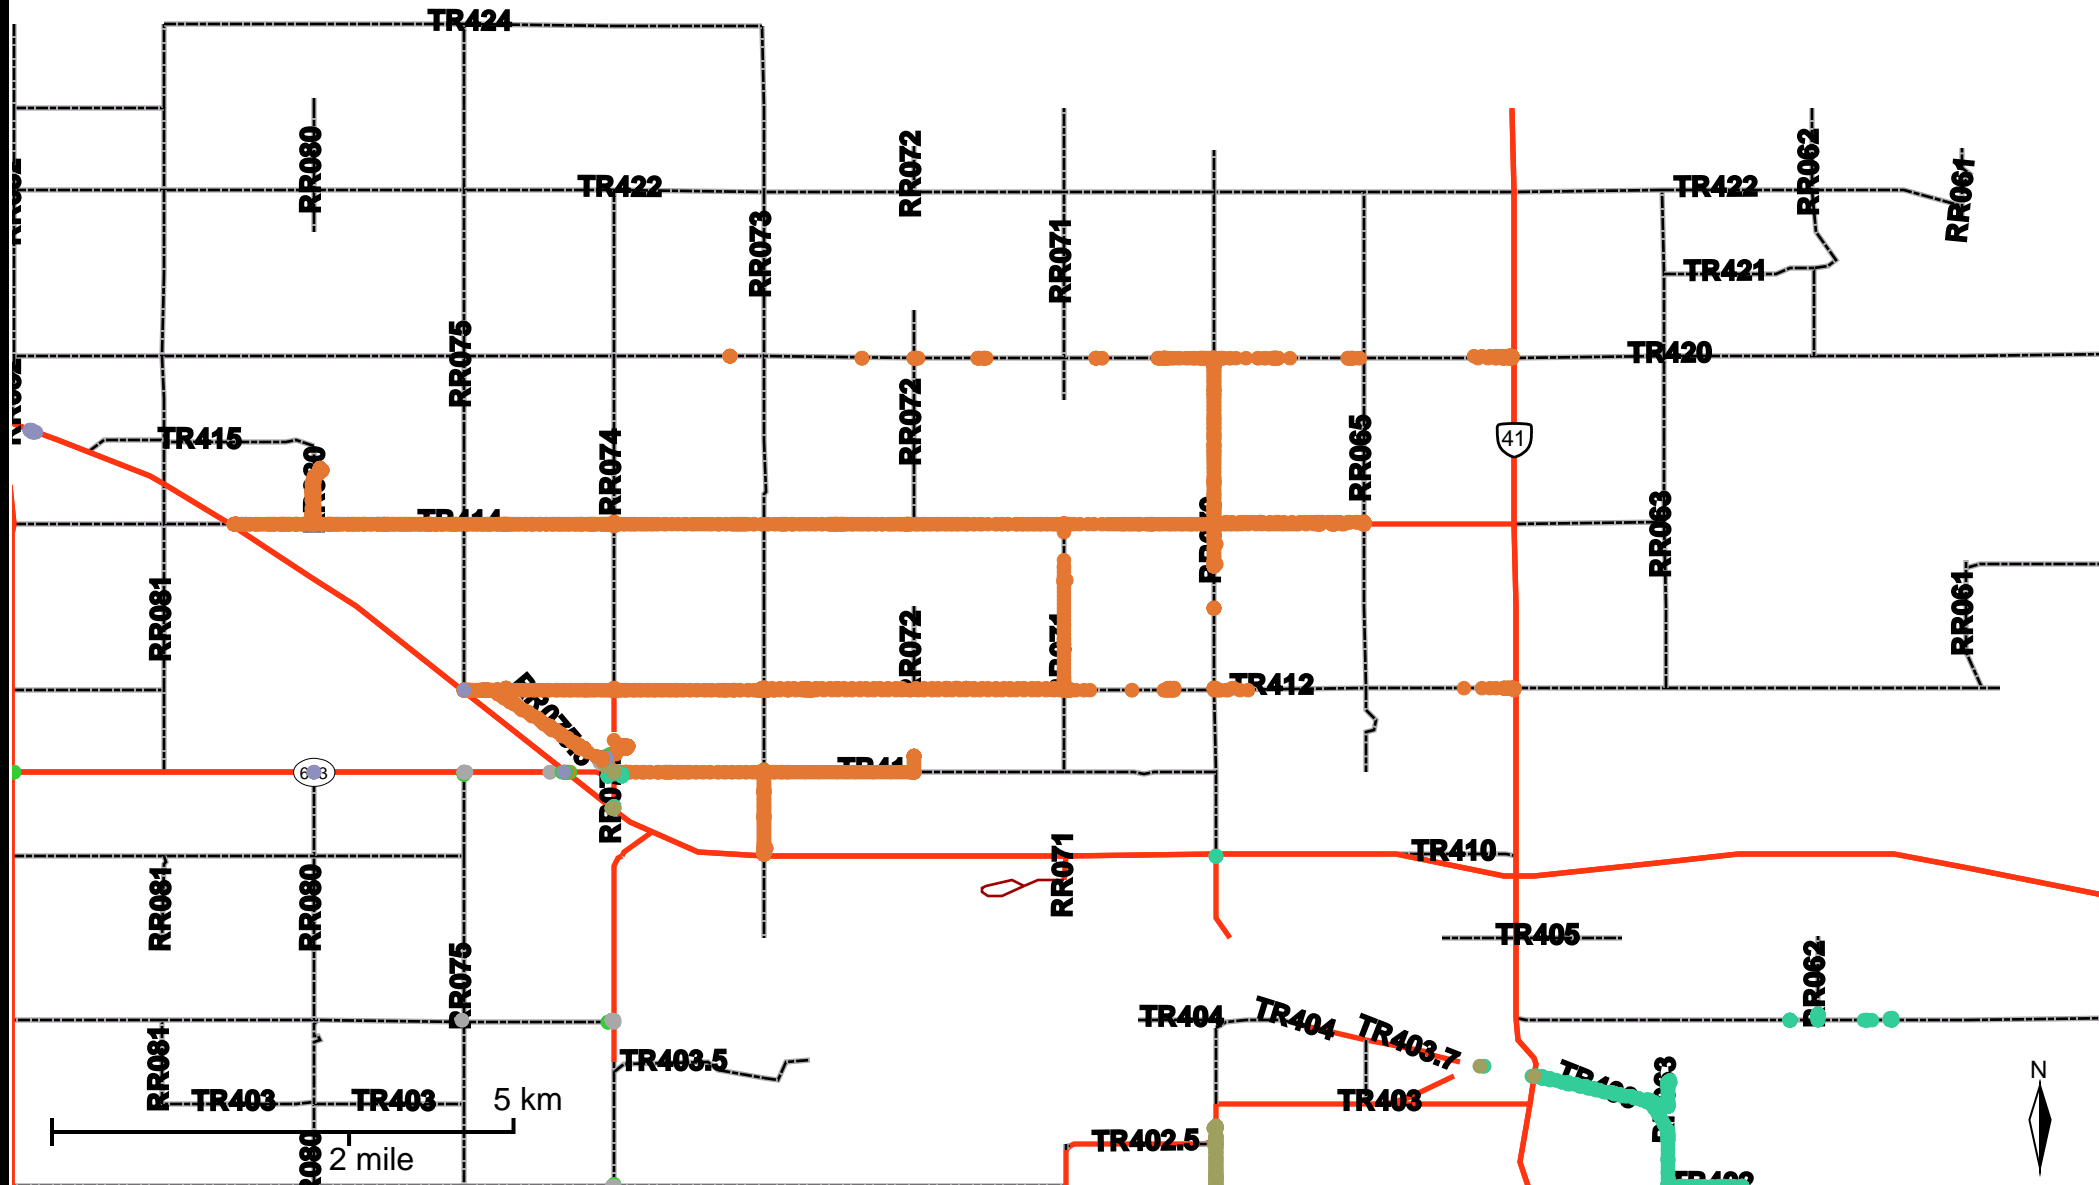

Grader Activity Weekly Report

From Date: 2019-10-21
To Date: 2019-10-27
Electoral Division: 6
Total Distance(km): 135.4
Total Time(h): 54.5
Speed Threshold(km/h): 10