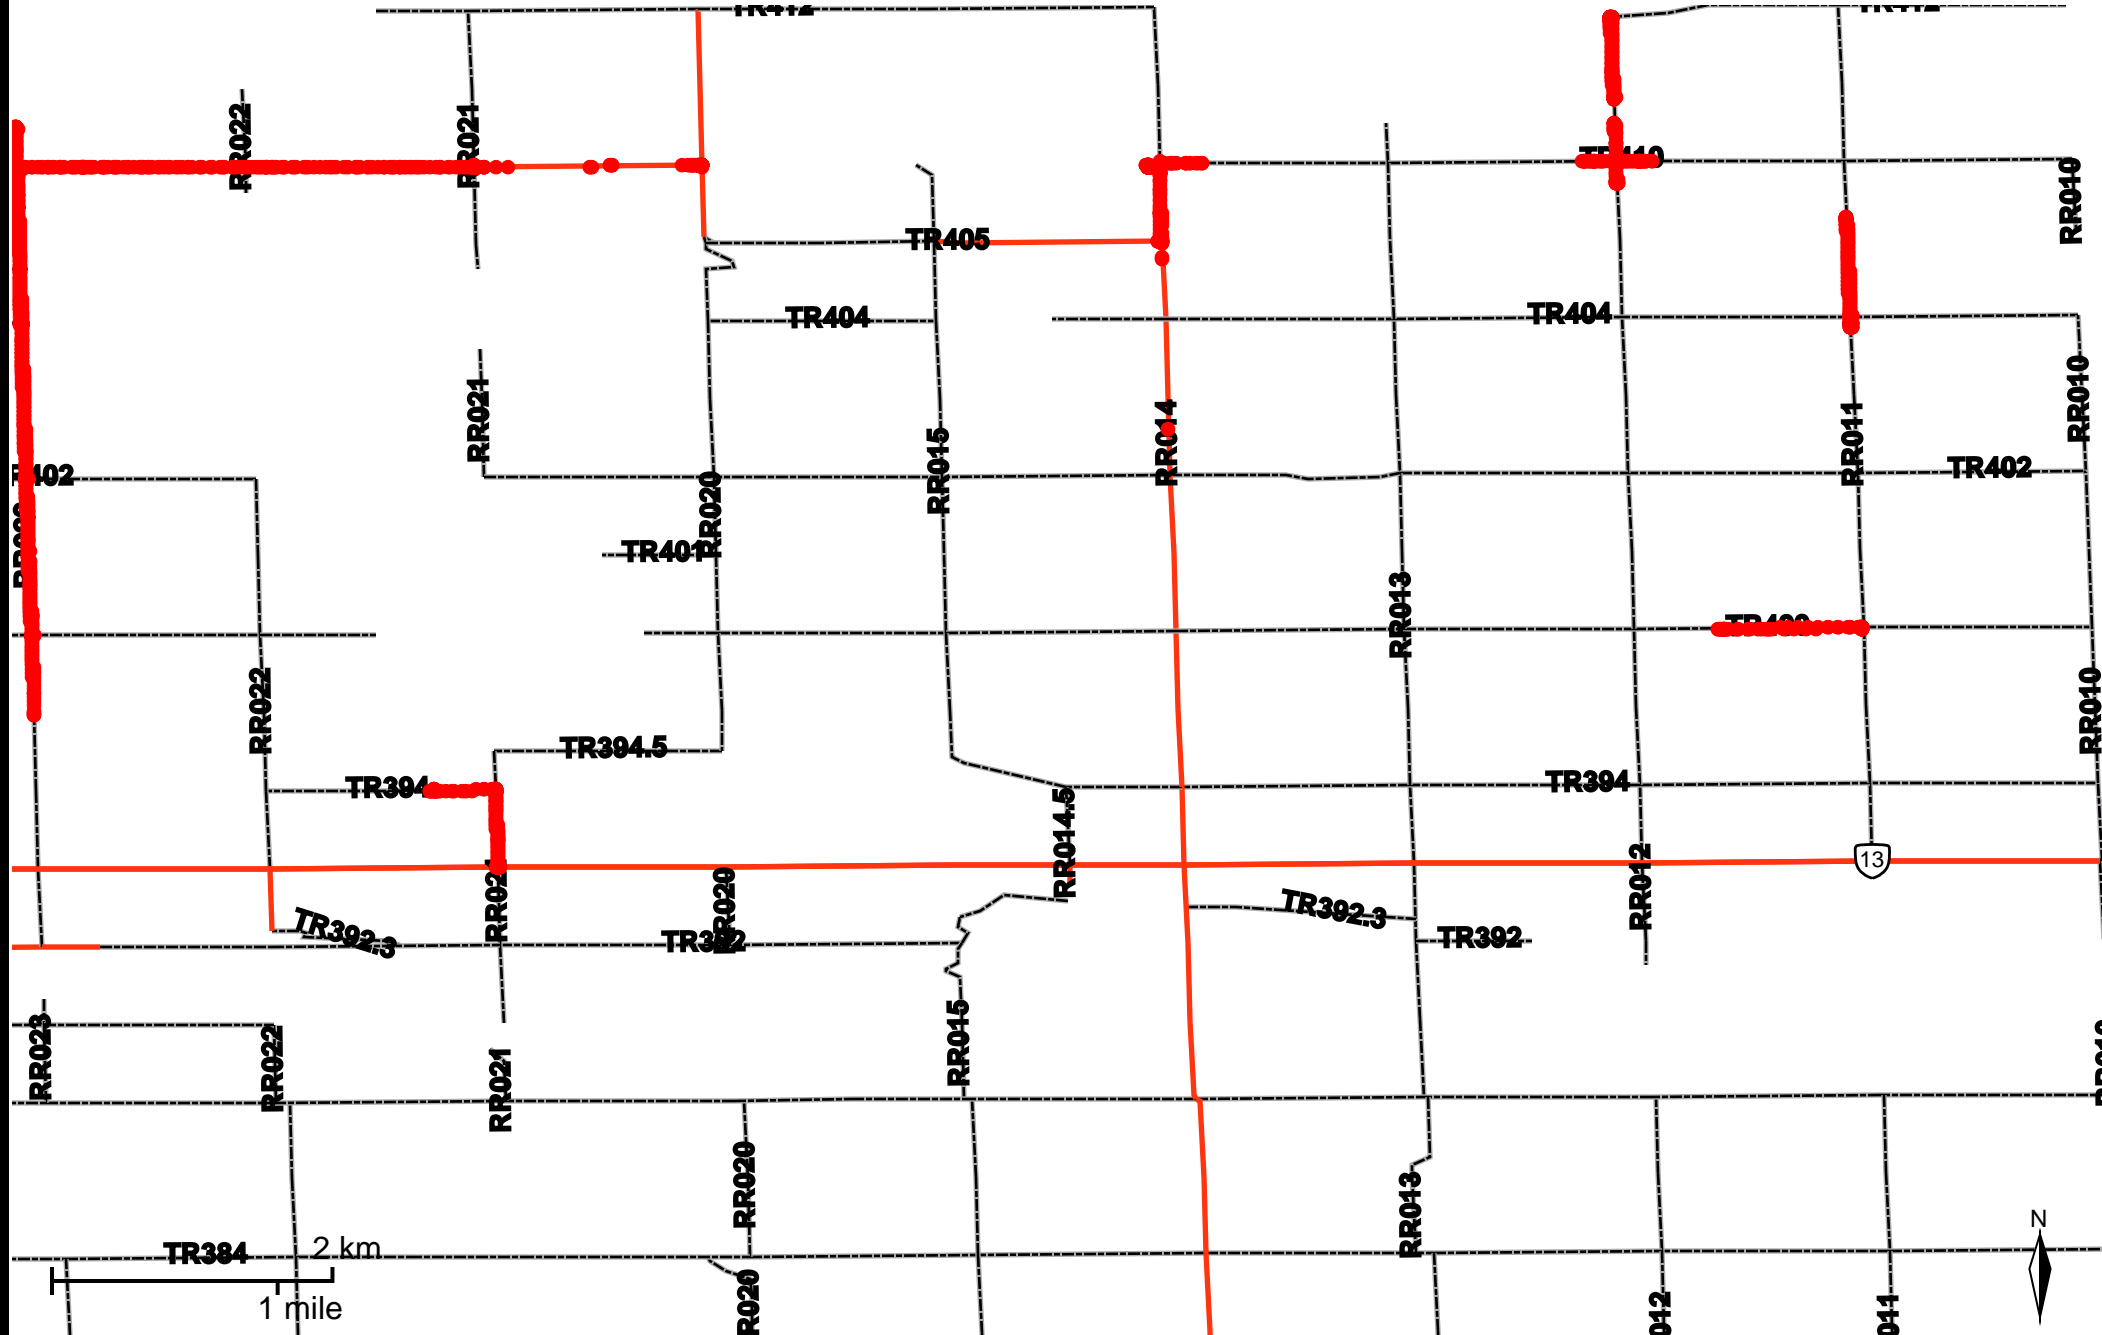

# Grader Activity Weekly Report

From Date: 2019-10-21  
To Date: 2019-10-27  
Electoral Division: 2  
Total Distance(km): 87.7  
Total Time(h): 12.5  
Speed Threshold(km/h): 10