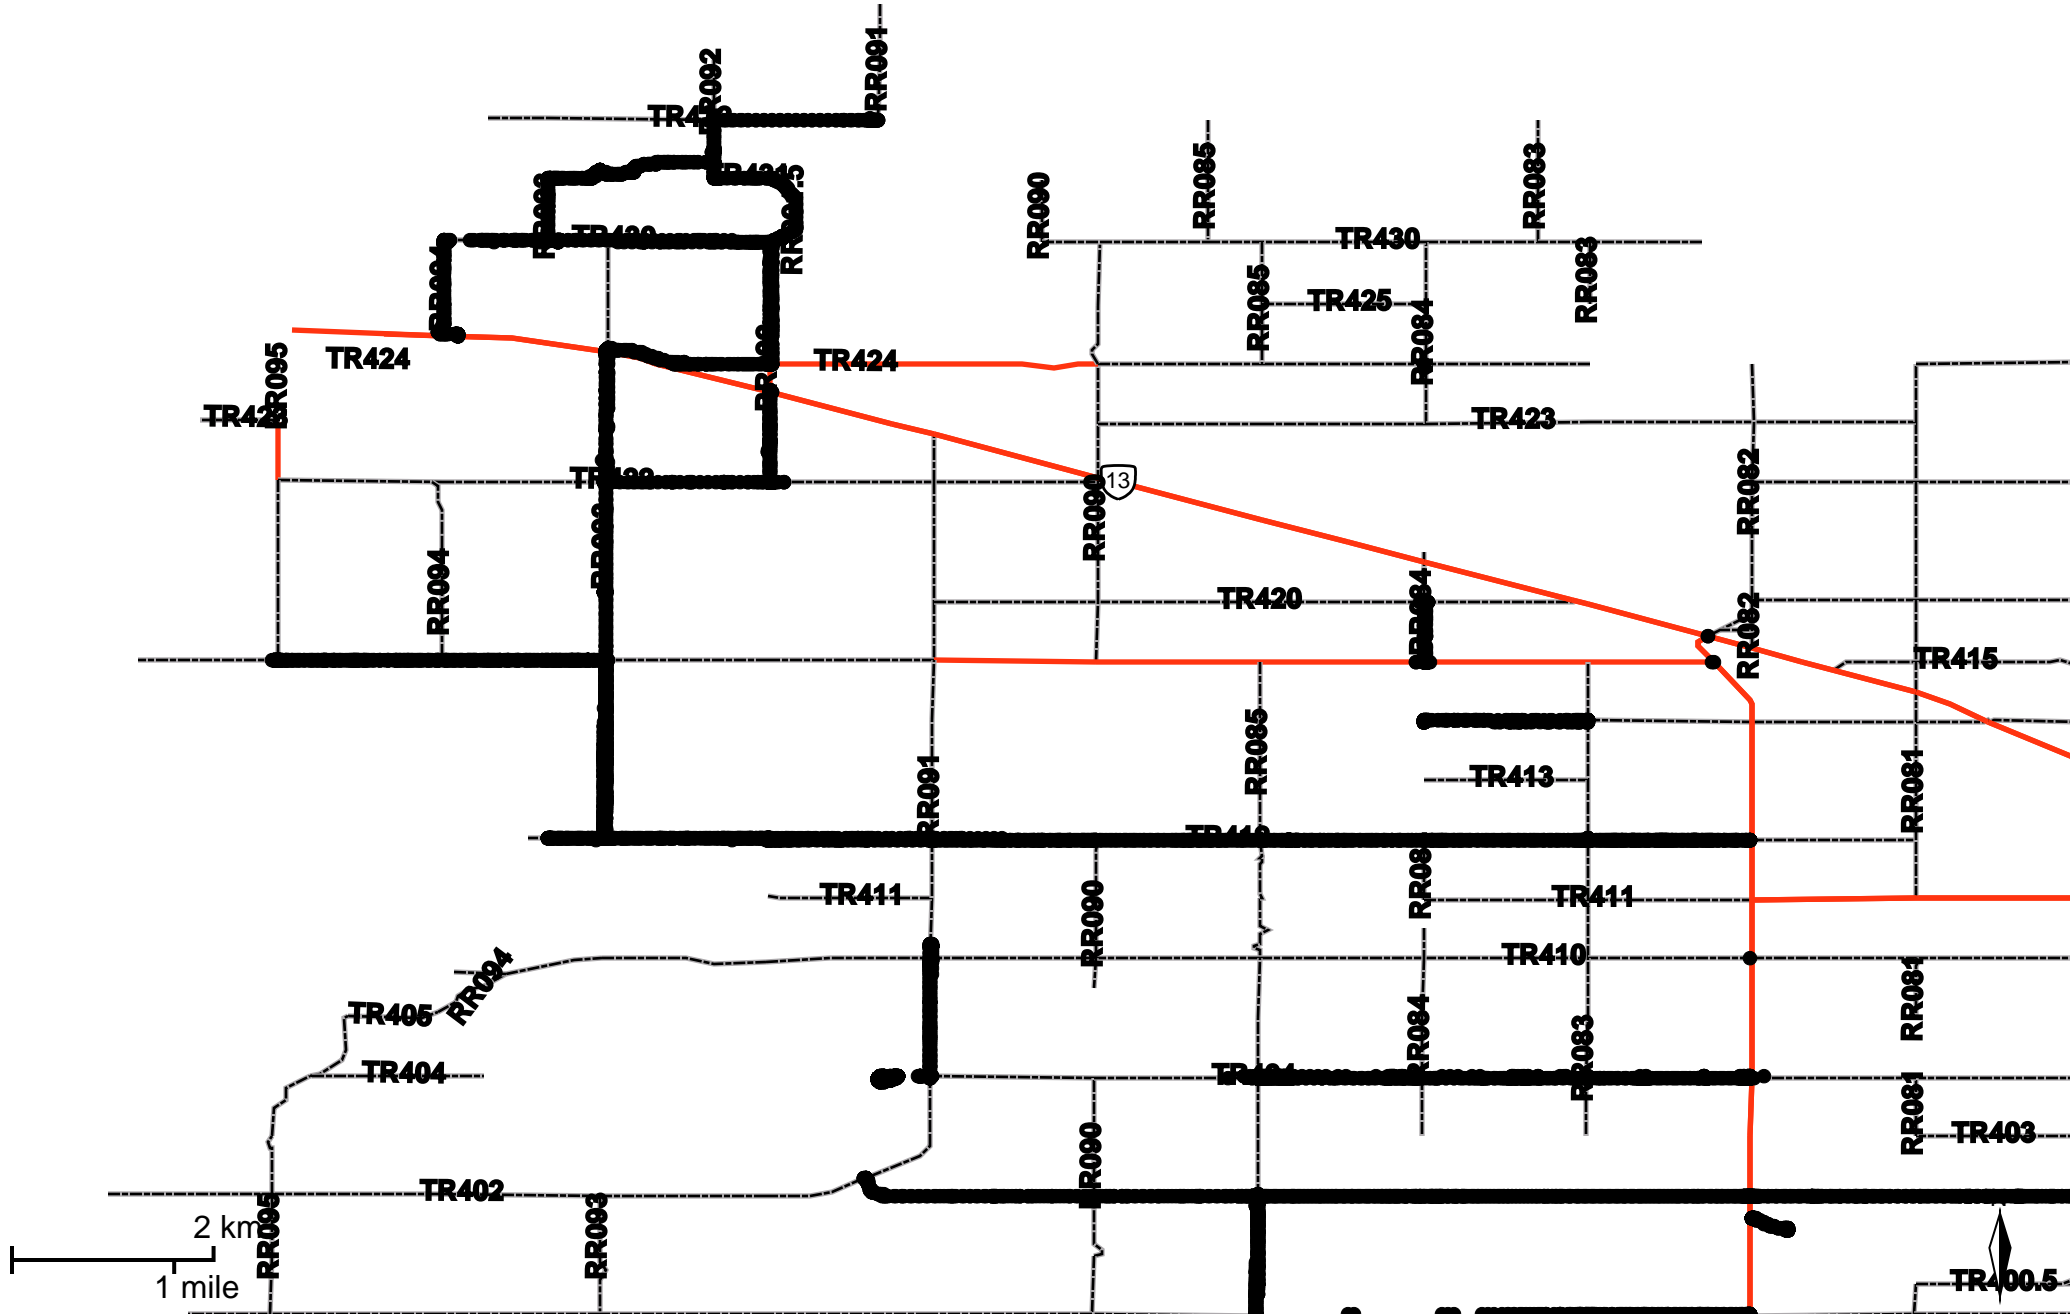

Grader Activity Weekly Report

From Date: 2019-10-14
To Date: 2019-10-20
Electoral Division: 7
Total Distance(km): 330.1
Total Time(h): 46.2
Speed Threshold(km/h): 10