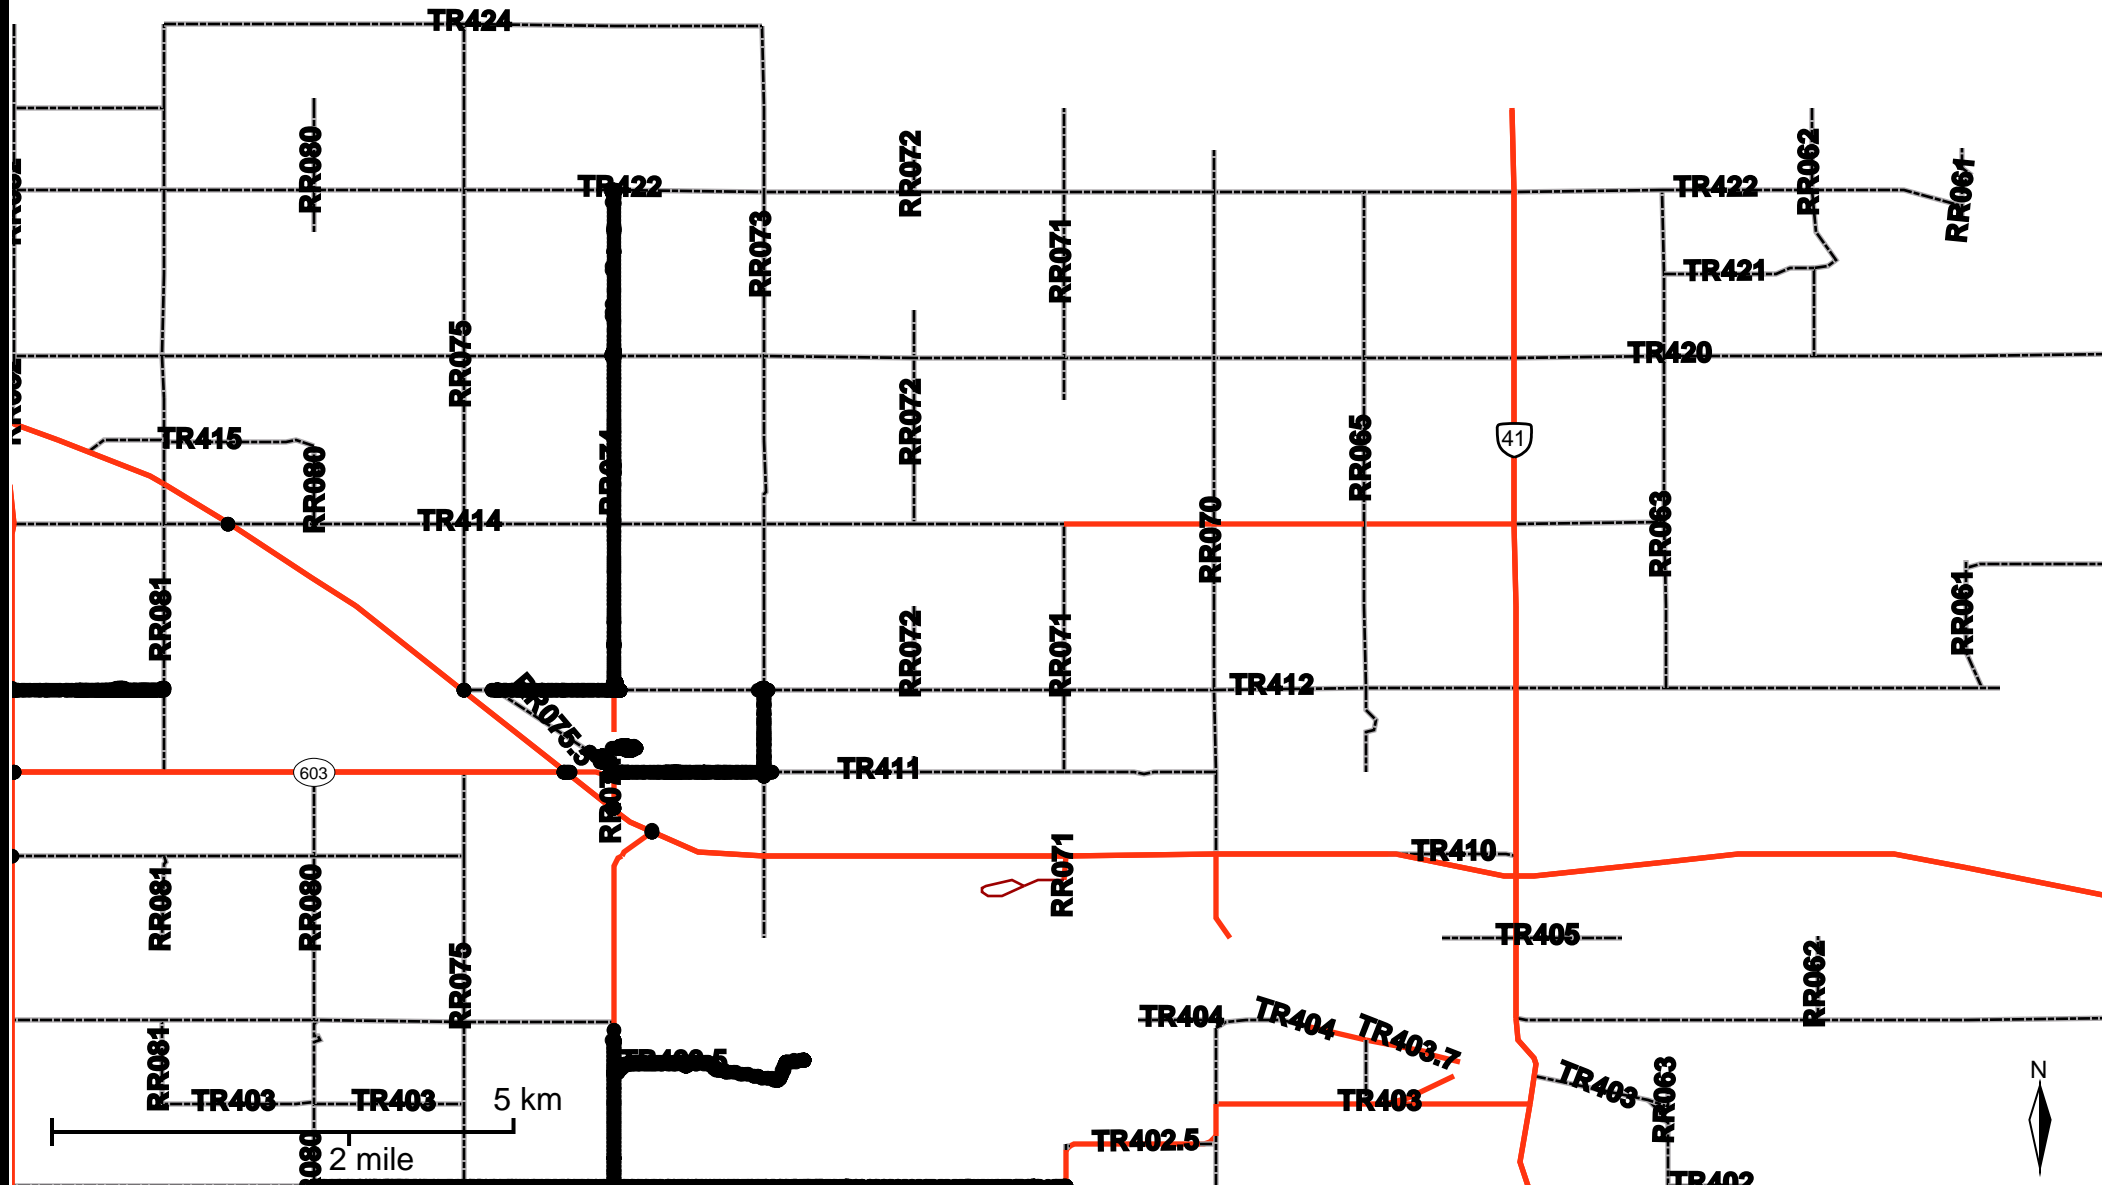

# Grader Activity Weekly Report

From Date: 2019-10-14  
To Date: 2019-10-20  
Electoral Division: 6  
Total Distance(km): 122  
Total Time(h): 54.8  
Speed Threshold(km/h): 10