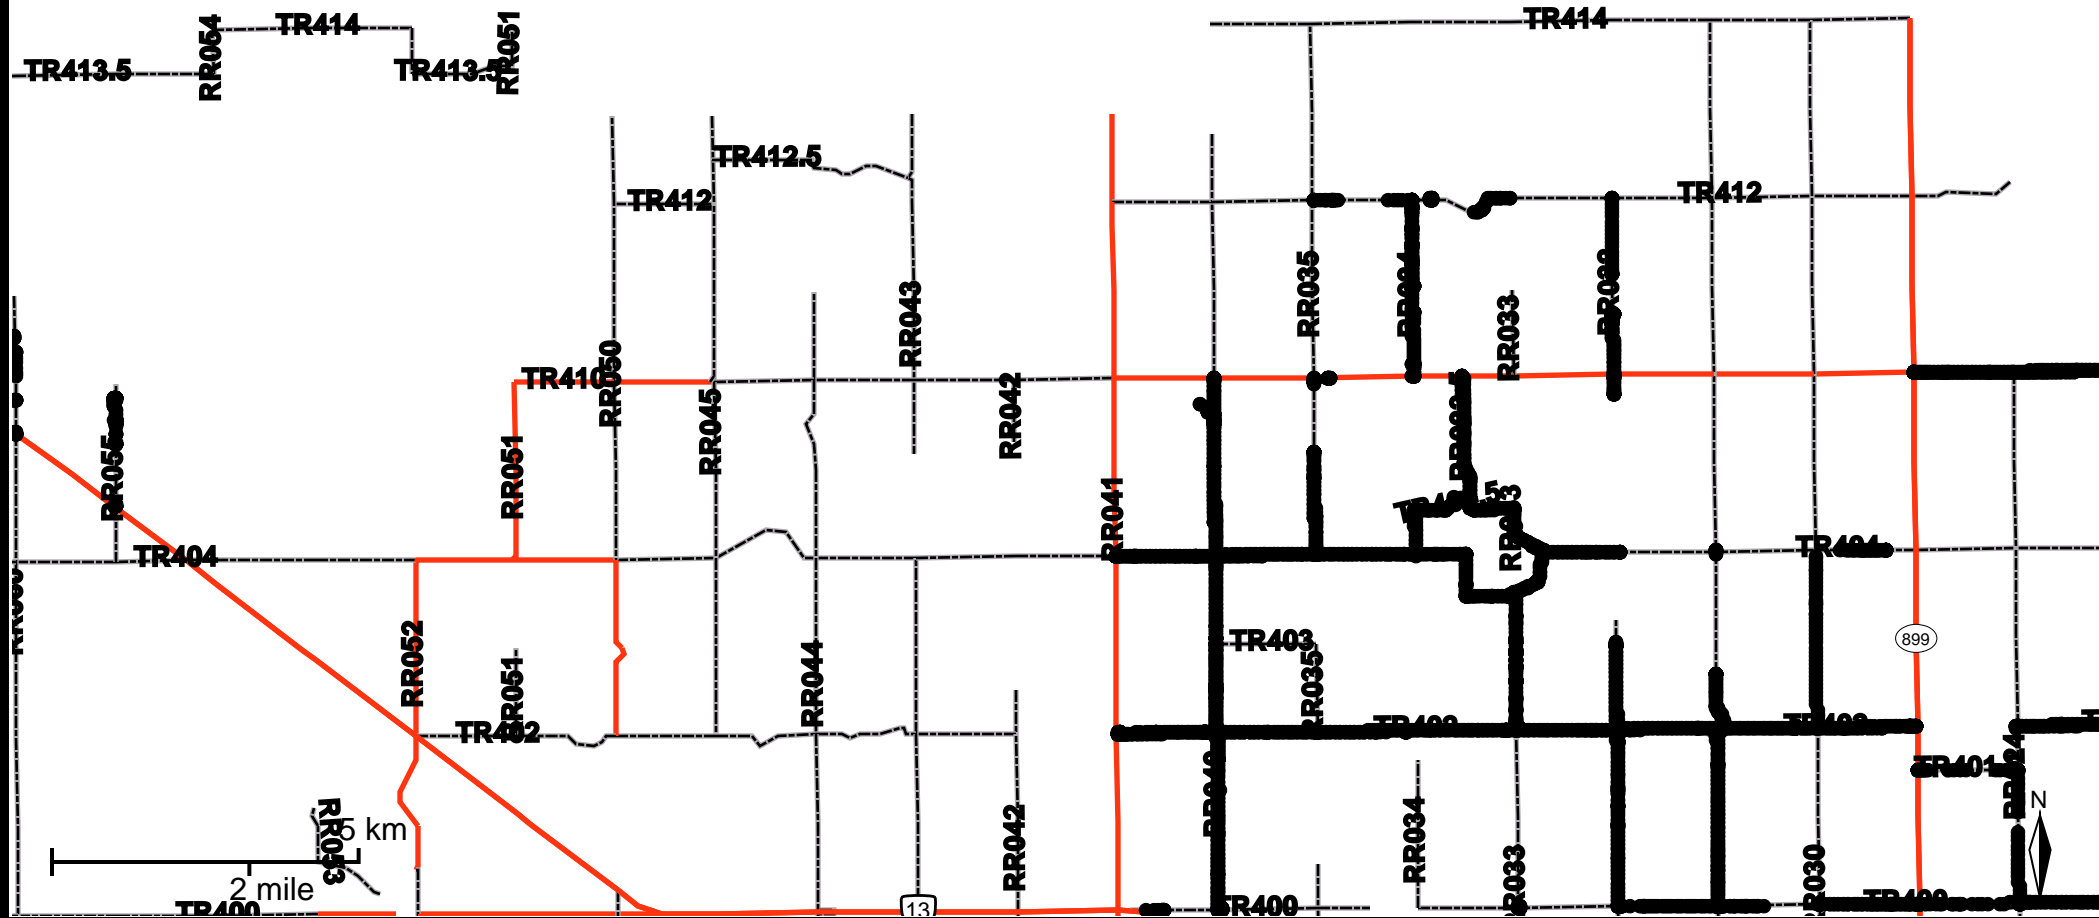

Grader Activity Weekly Report

From Date: 2019-10-14
To Date: 2019-10-20
Electoral Division: 4
Total Distance(km): 238.5
Total Time(h): 36.5
Speed Threshold(km/h): 10