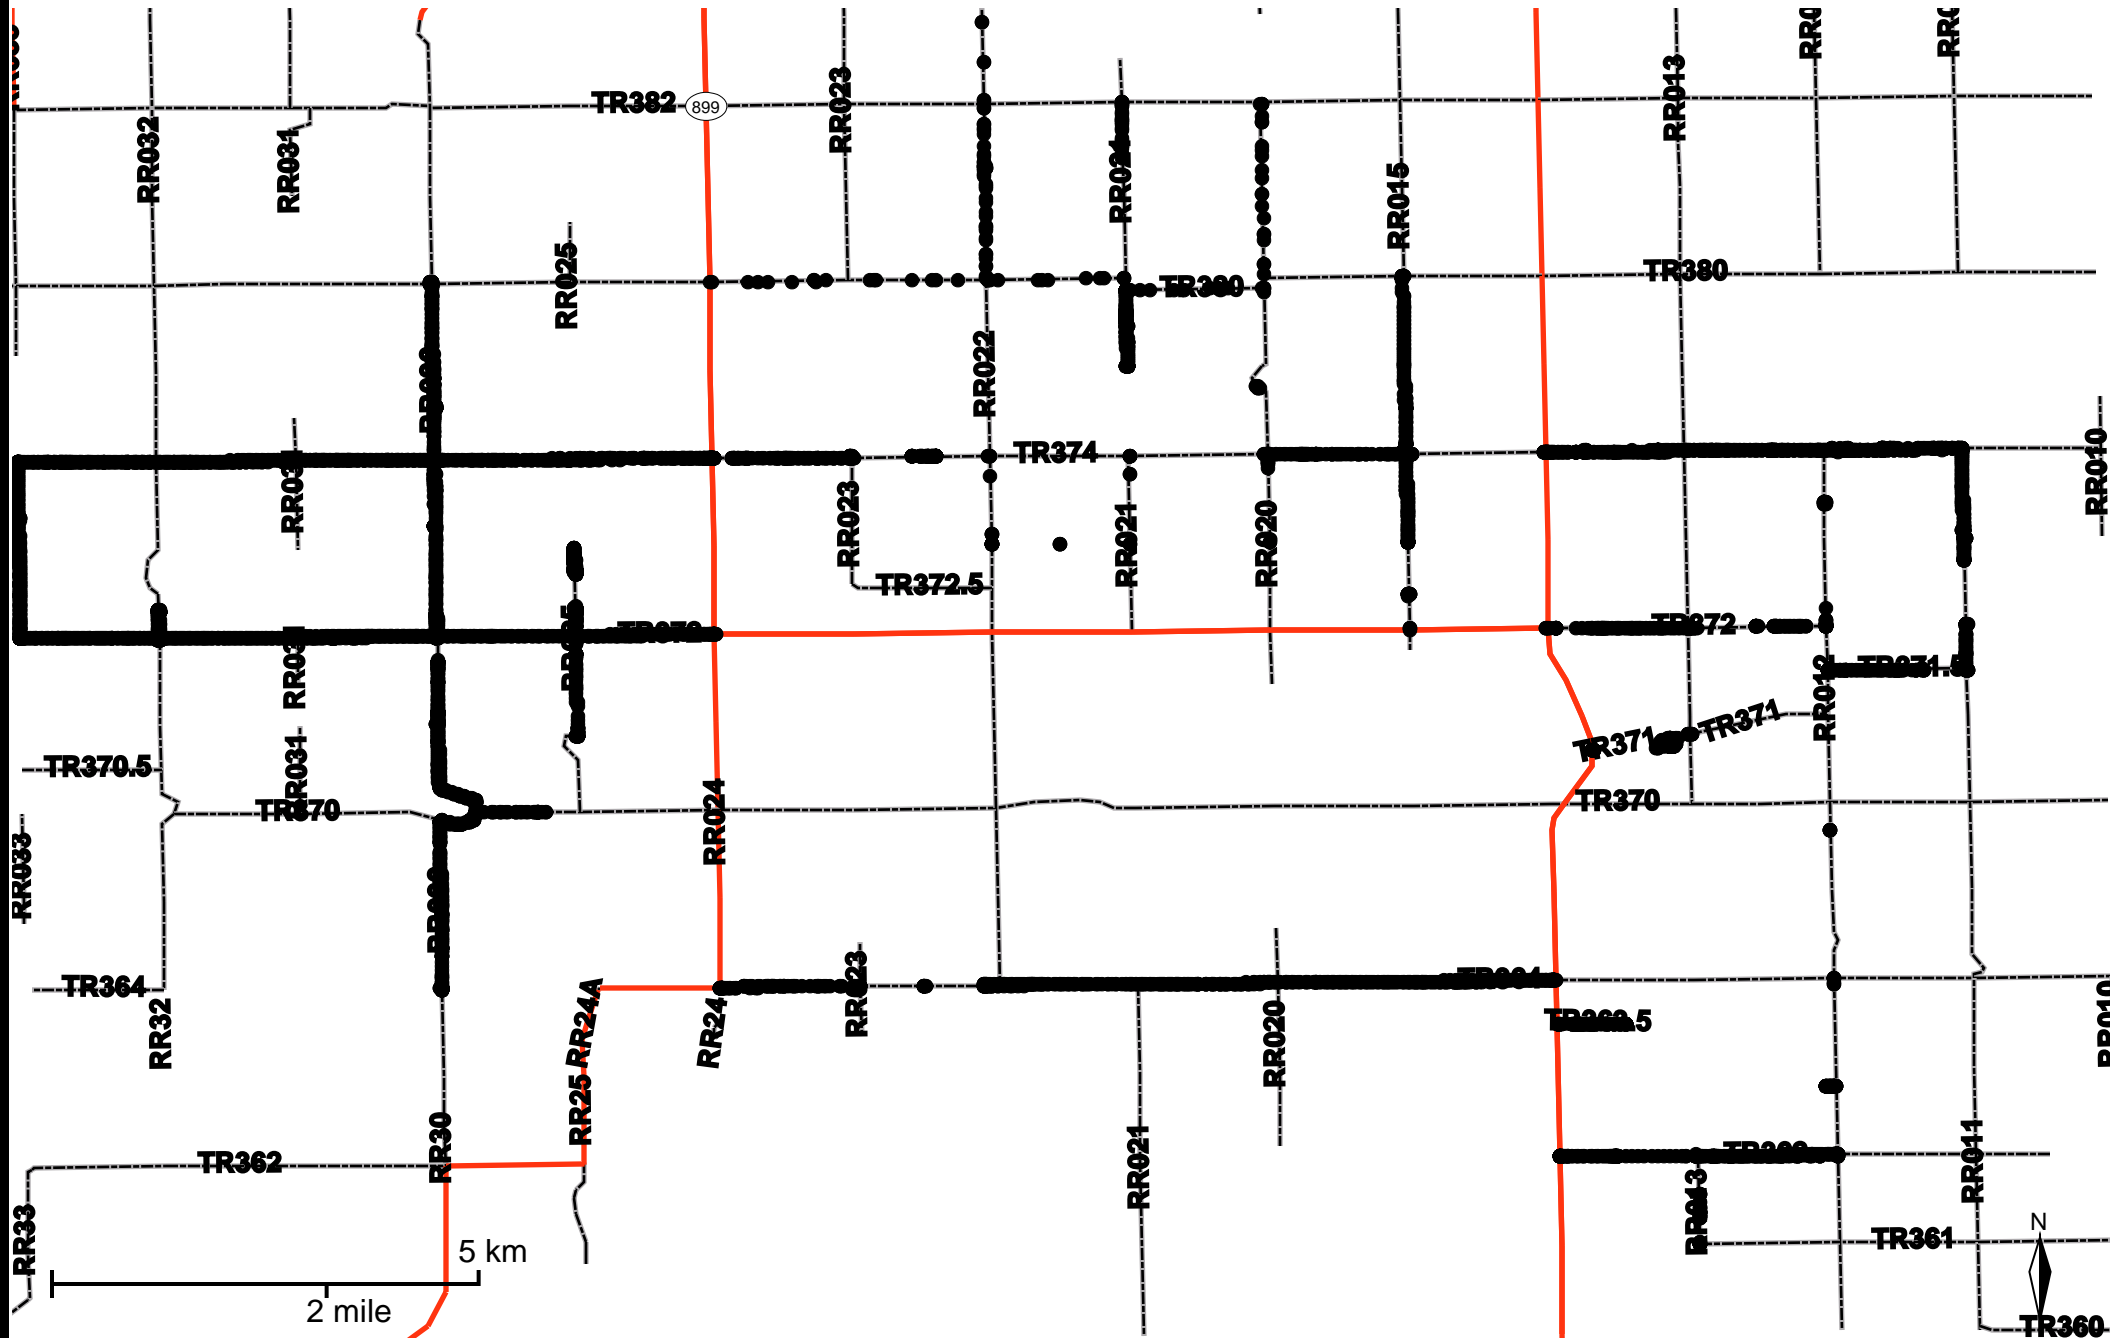

# Grader Activity Weekly Report

From Date: 2019-10-14  
To Date: 2019-10-20  
Electoral Division: 1  
Total Distance(km): 283.8  
Total Time(h): 62.6  
Speed Threshold(km/h): 10