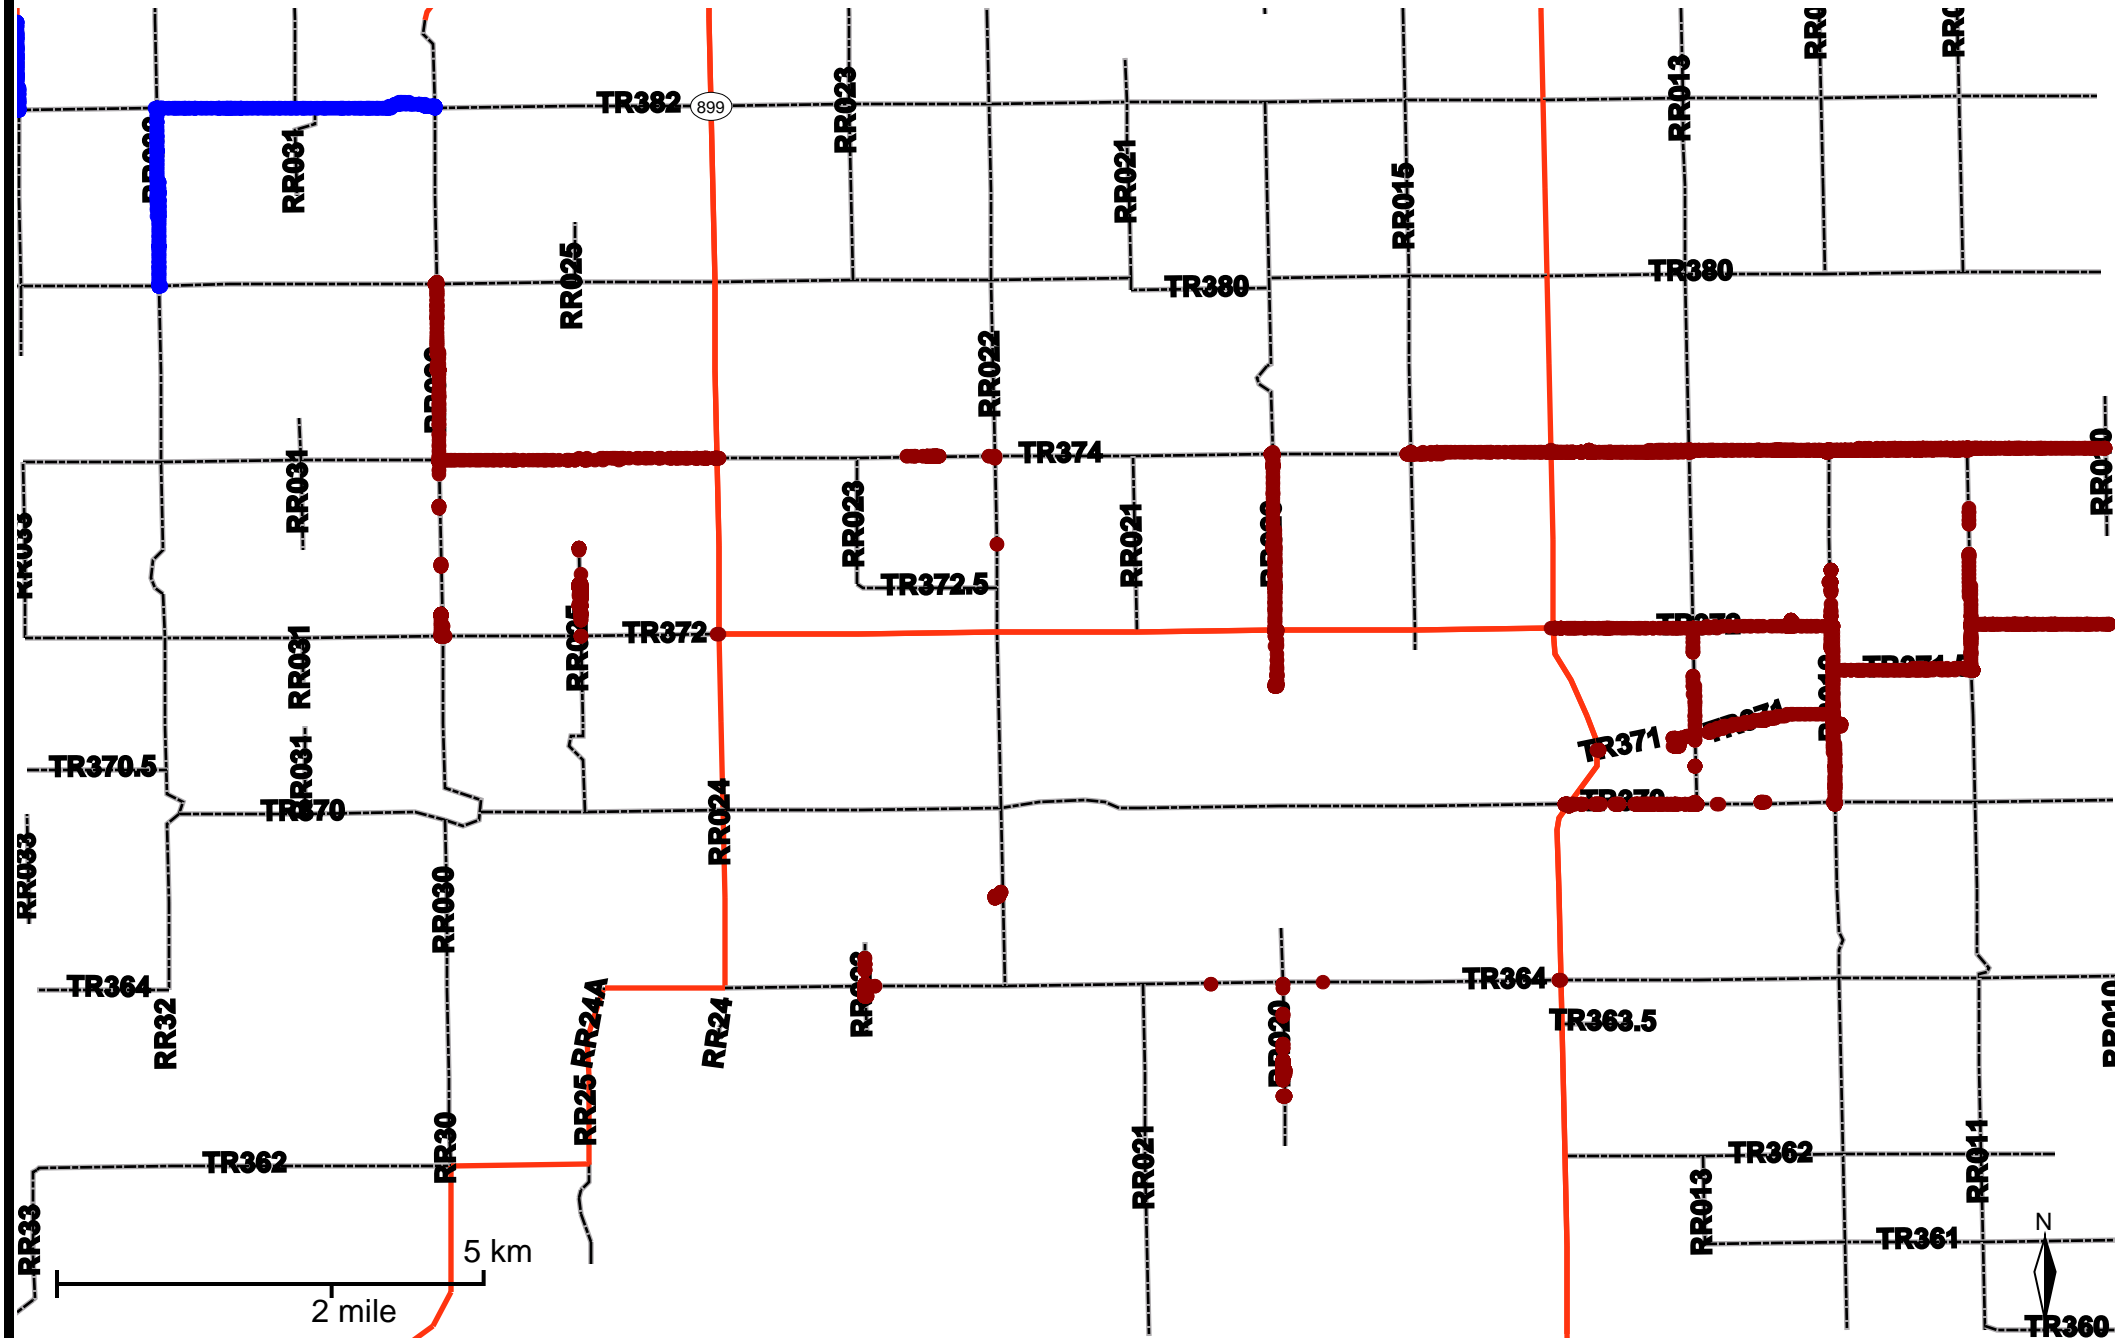

Grader Activity Weekly Report

From Date: 2019-09-23
To Date: 2019-09-29
Electoral Division: 1
Total Distance(km): 159.8
Total Time(h): 48.4
Speed Threshold(km/h): 10