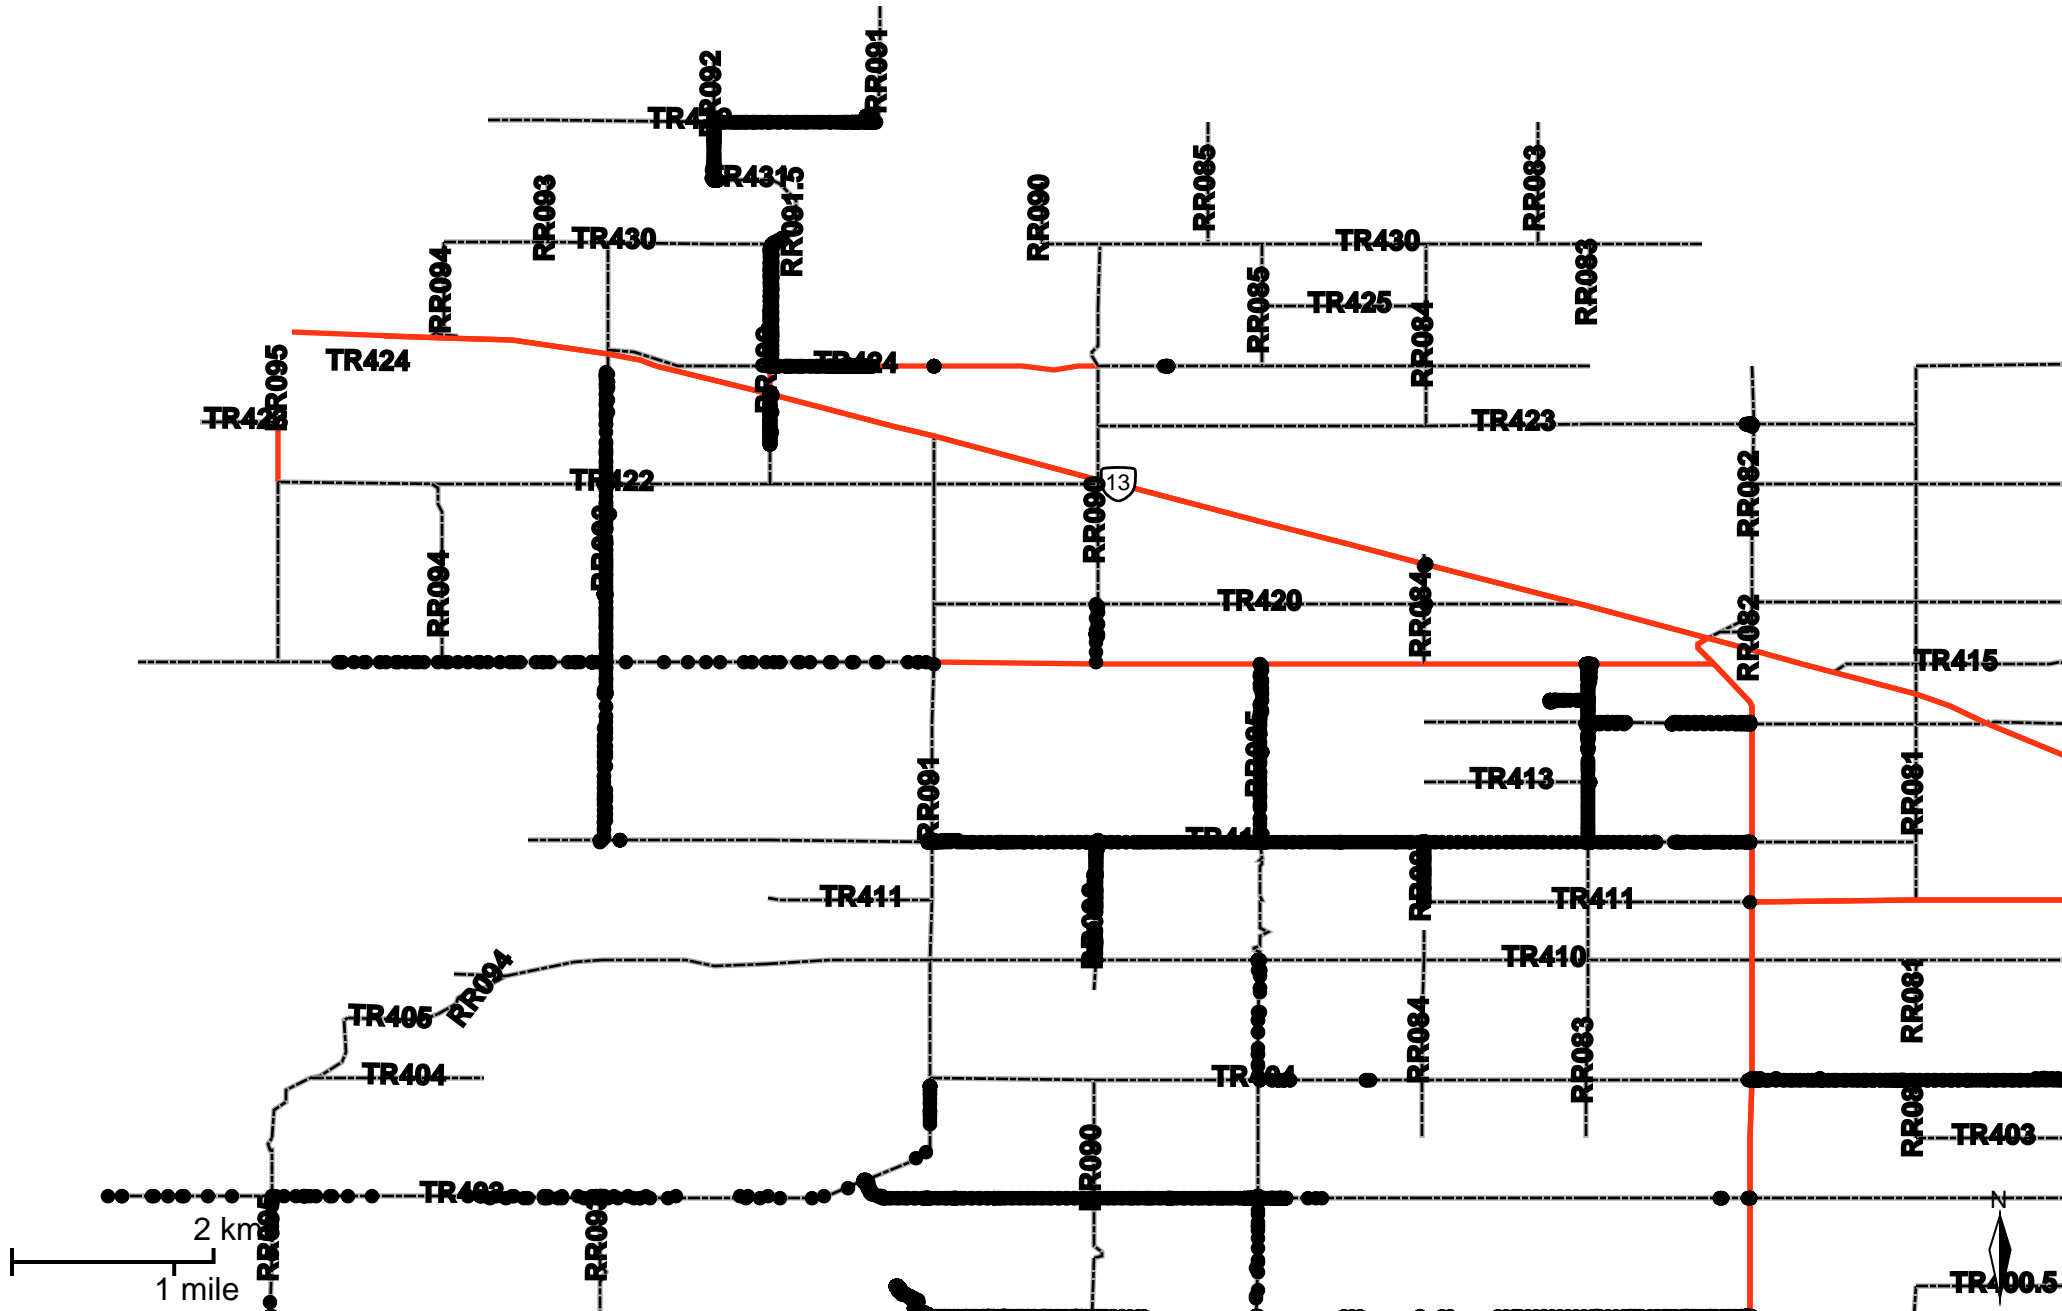

# Grader Activity Weekly Report

From Date: 2019-09-16  
To Date: 2019-09-22  
Electoral Division: 7  
Total Distance(km): 295.9  
Total Time(h): 44.4  
Speed Threshold(km/h): 10